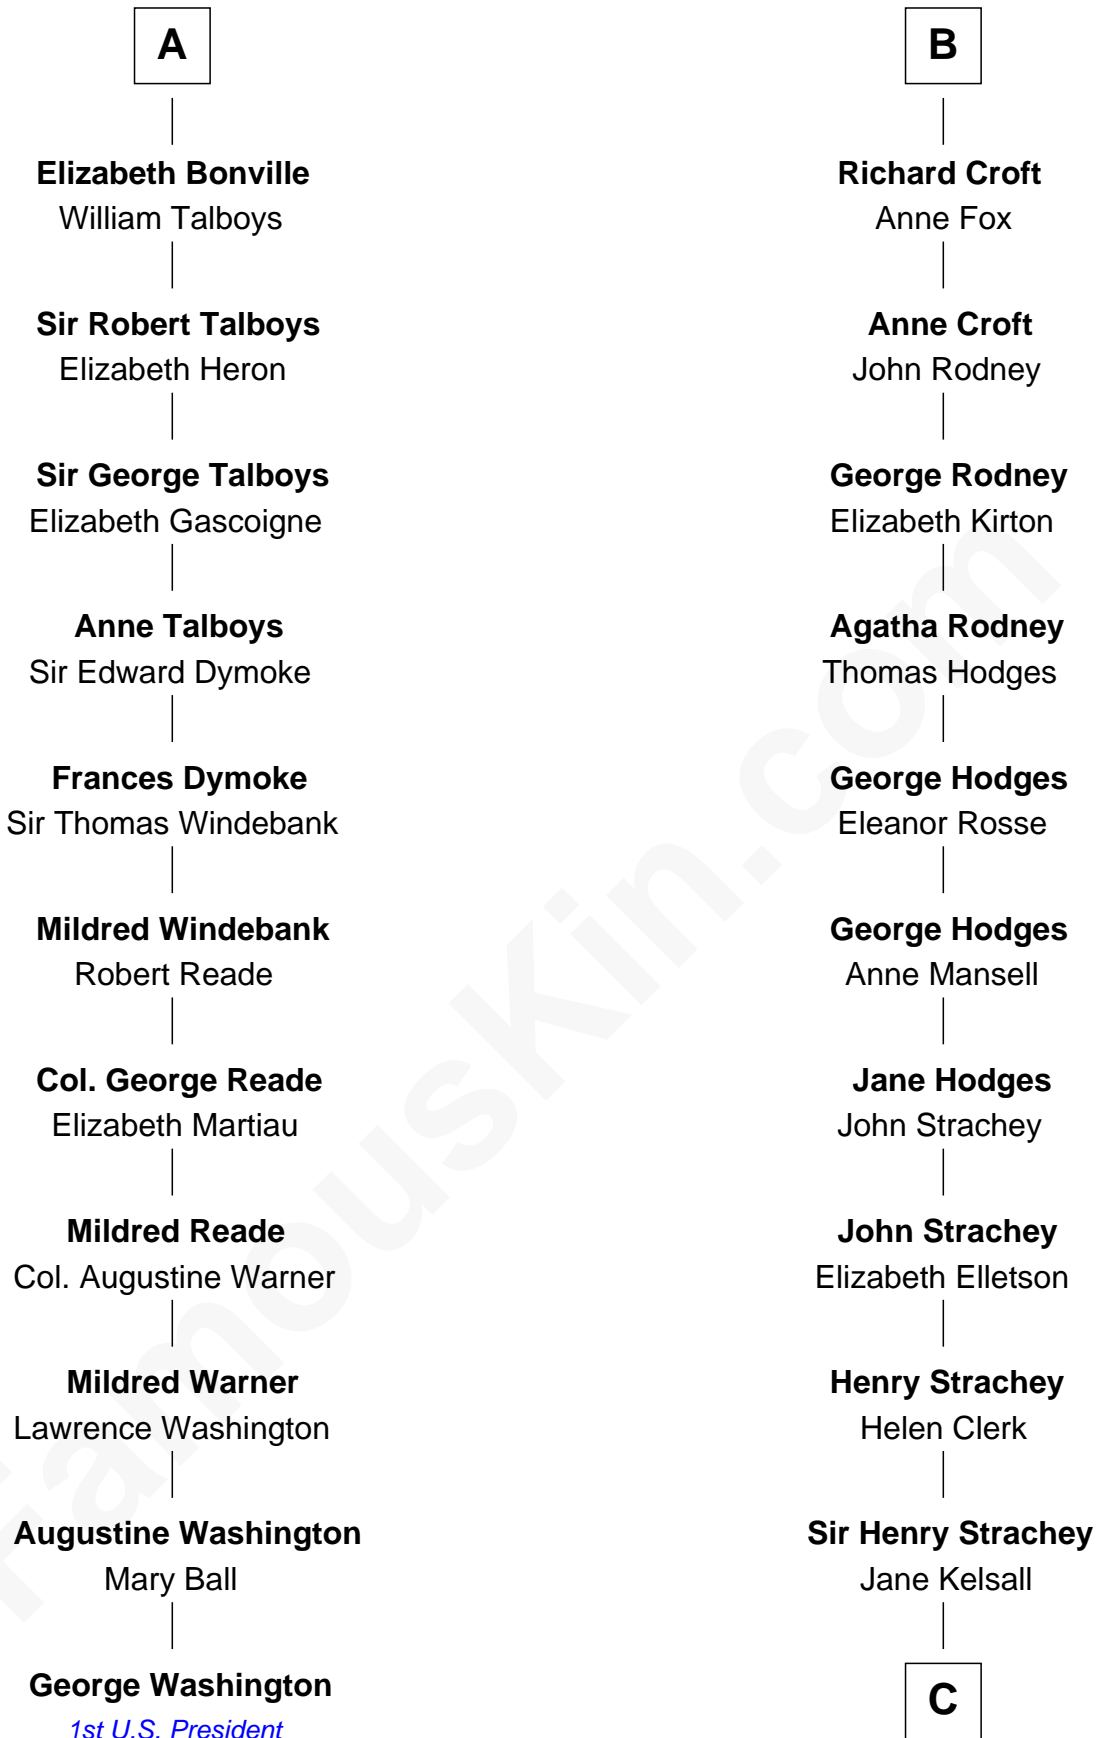

**FamousKin.com**  
**Relationship Chart of**  
**George Washington**  
*1st U.S. President*

17th cousin 2 times removed of

**Lytton Strachey**  
*Author and Co-Founder of Bloomsbury Group*

C

**Edward Strachey**

Julia Woodburn Kirkpatrick

**Sir Richard Strachey**

Jane Maria Grant

**Lytton Strachey**

*British Author*

FamousKin.com