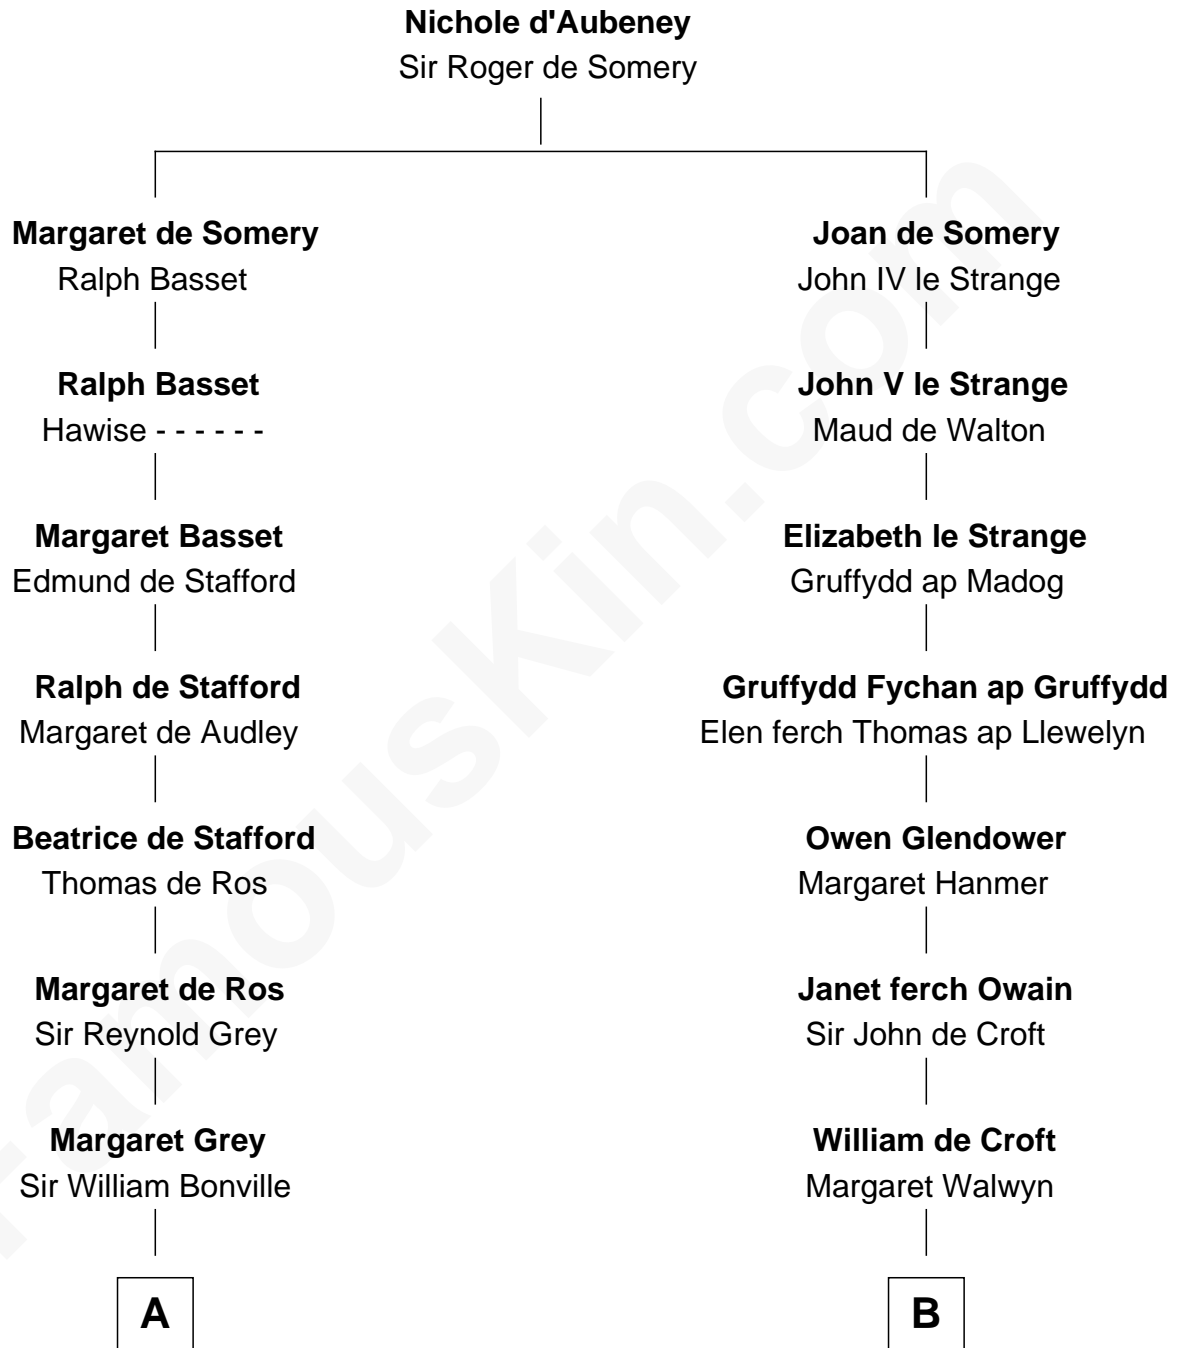

**FamousKin.com**  
**Relationship Chart of**  
**George Washington**  
*1st U.S. President*

17th cousin 2 times removed of

**Lytton Strachey**  
*Author and Co-Founder of Bloomsbury Group*

C

**Edward Strachey**

Julia Woodburn Kirkpatrick

**Sir Richard Strachey**

Jane Maria Grant

**Lytton Strachey**

*British Author*

FamousKin.com