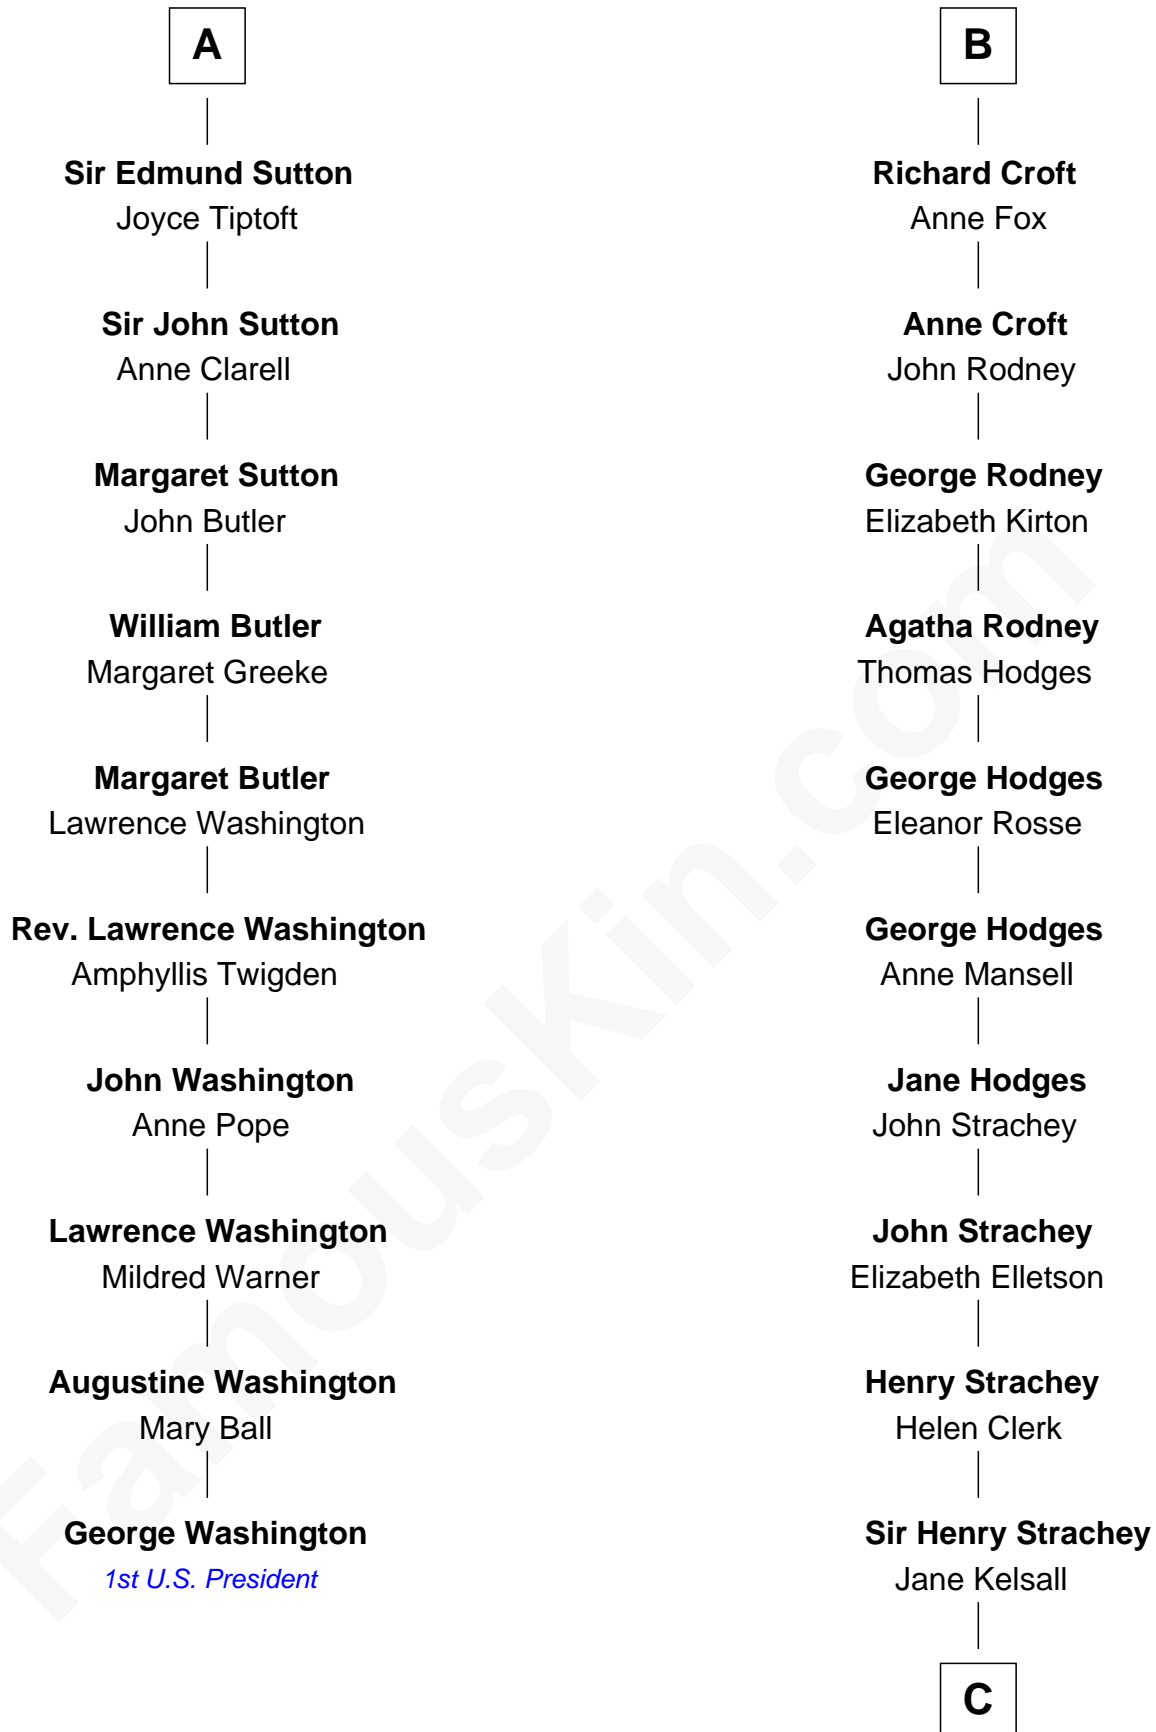

**FamousKin.com**  
**Relationship Chart of**  
**George Washington**  
*1st U.S. President*

16th cousin 3 times removed of

**Lytton Strachey**  
*Author and Co-Founder of Bloomsbury Group*

**C**

**Edward Strachey**

Julia Woodburn Kirkpatrick

**Sir Richard Strachey**

Jane Maria Grant

**Lytton Strachey**

*British Author*

FamousKin.com