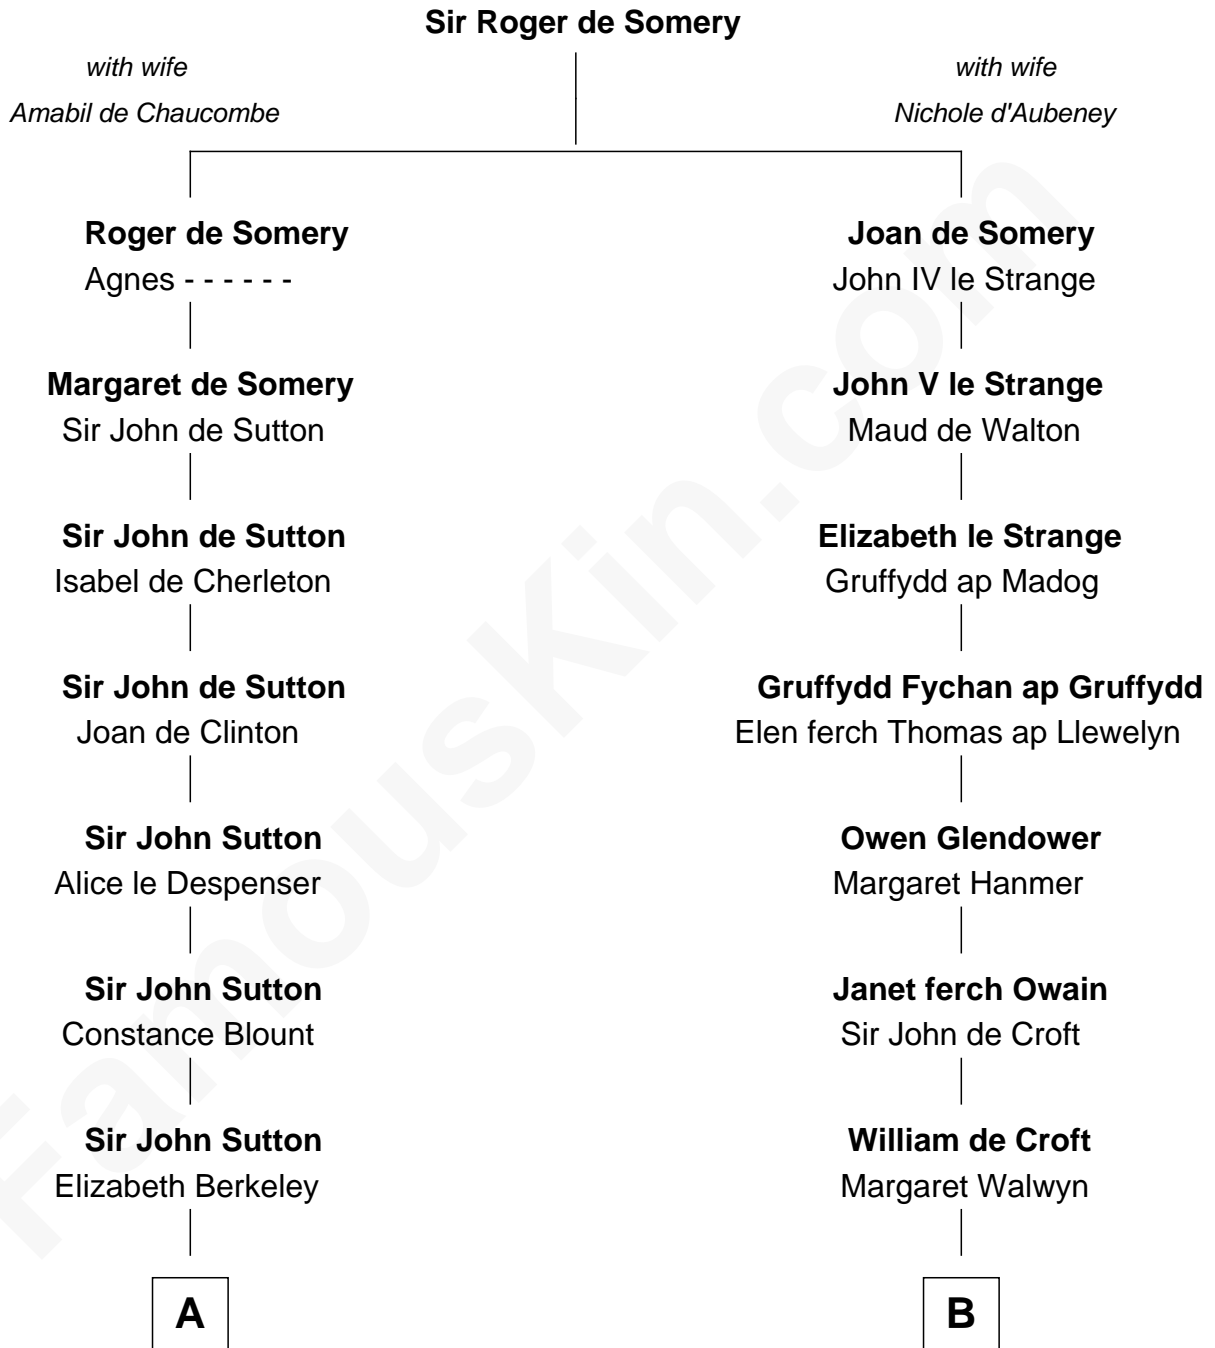

**FamousKin.com**  
**Relationship Chart of**  
**George Washington**  
*1st U.S. President*

16th cousin 3 times removed of

**Lytton Strachey**  
*Author and Co-Founder of Bloomsbury Group*

**C**

**Edward Strachey**

Julia Woodburn Kirkpatrick

**Sir Richard Strachey**

Jane Maria Grant

**Lytton Strachey**

*British Author*

FamousKin.com