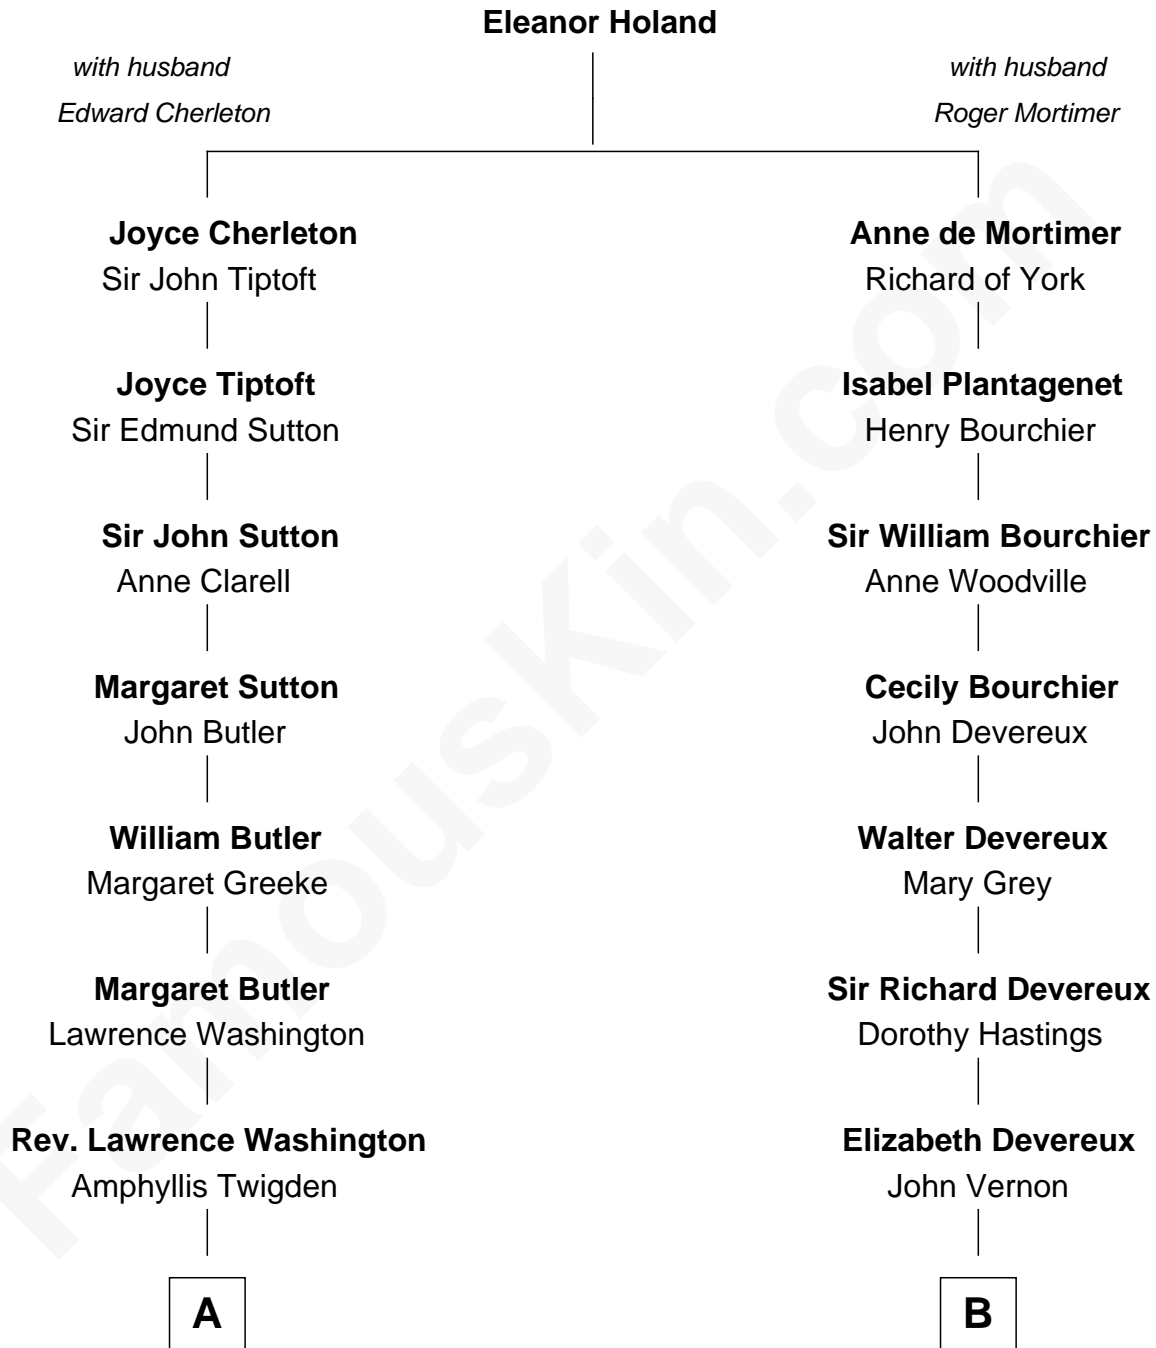

FamousKin.com
Relationship Chart of
George Washington
1st U.S. President

10th cousin 9 times removed of
Sarah Ferguson
Duchess of York

C

—
Marian Louisa Montagu-Douglas-Scott

Andrew Henry Ferguson

—
Ronald Ivor Ferguson

Susan Mary Wright

—
Sarah Ferguson

Duchess of York

FamousKin.com