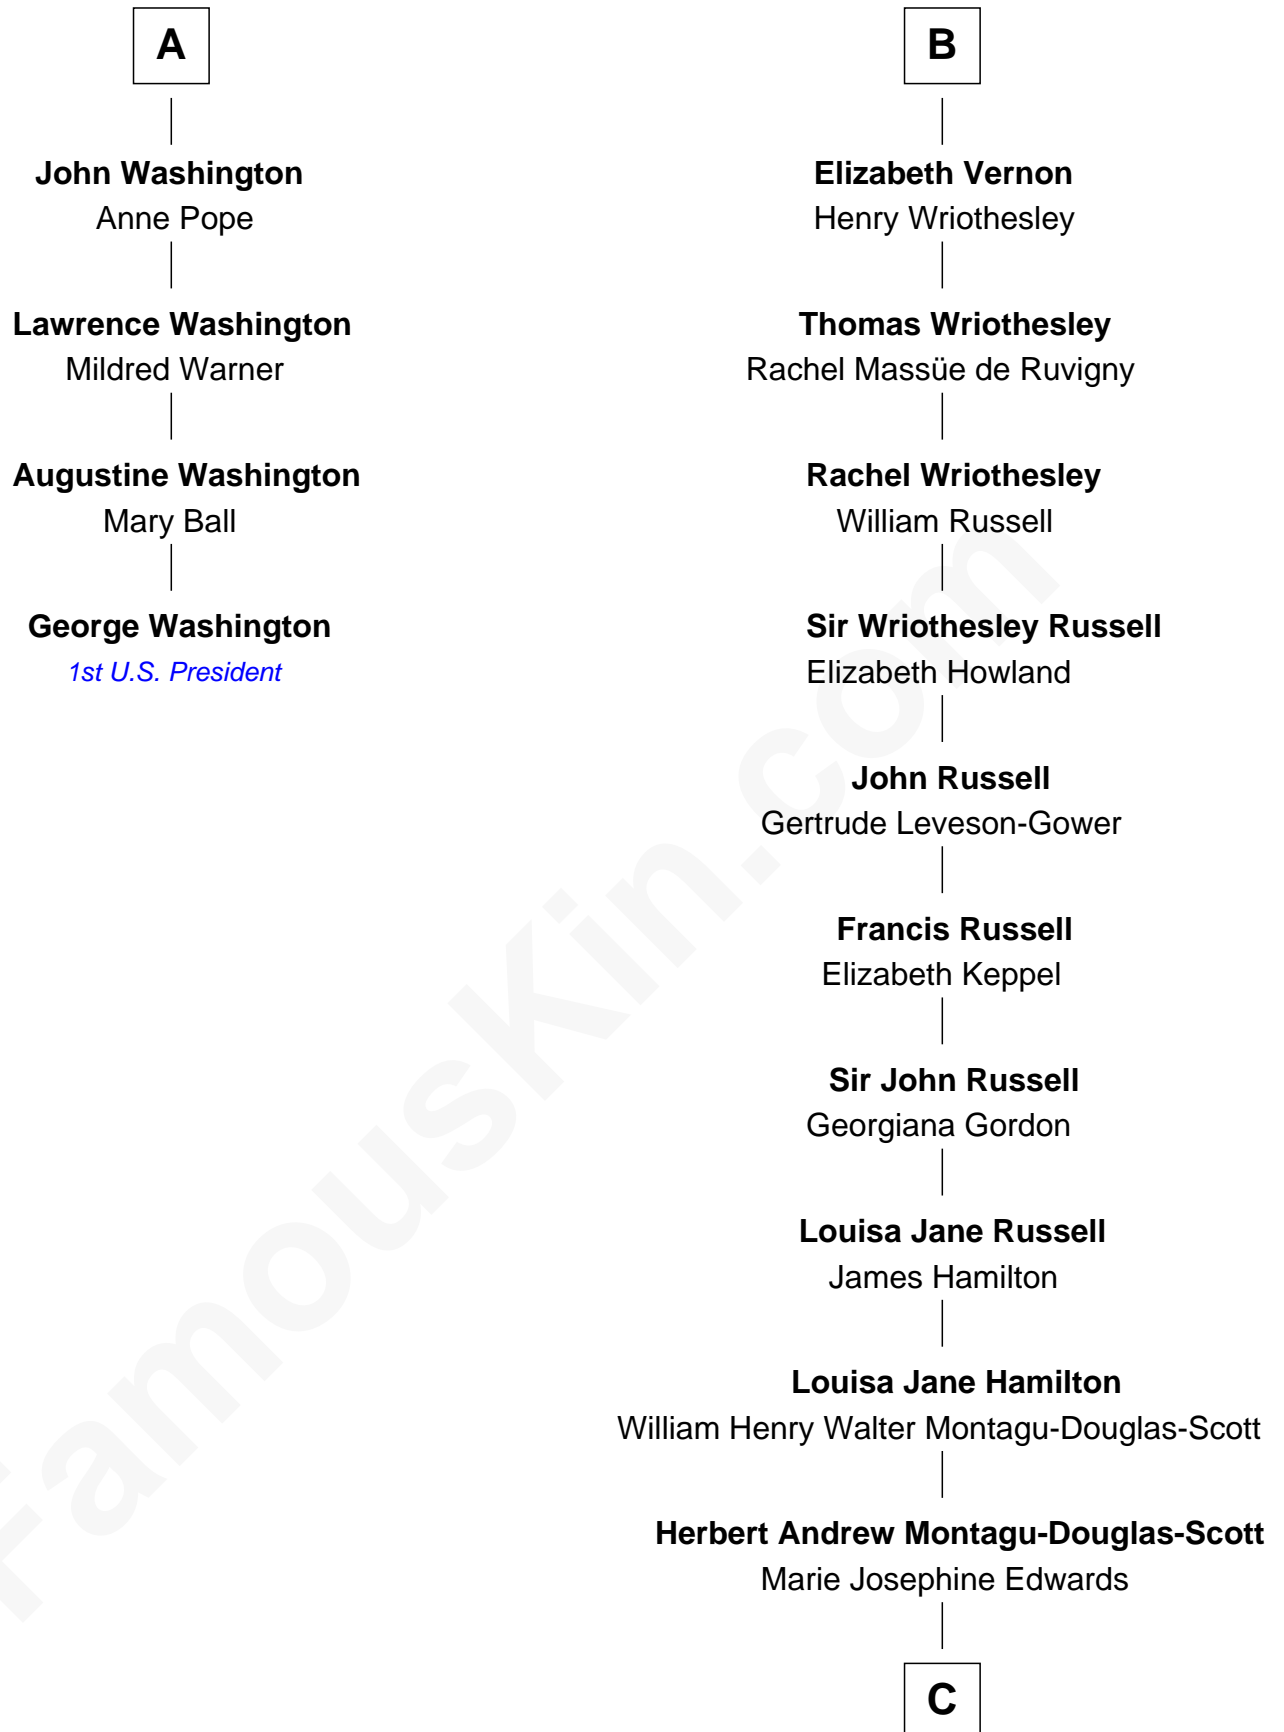

FamousKin.com
Relationship Chart of
George Washington
1st U.S. President

10th cousin 9 times removed of
Sarah Ferguson
Duchess of York

C

—
Marian Louisa Montagu-Douglas-Scott

Andrew Henry Ferguson

—
Ronald Ivor Ferguson

Susan Mary Wright

—
Sarah Ferguson

Duchess of York

FamousKin.com