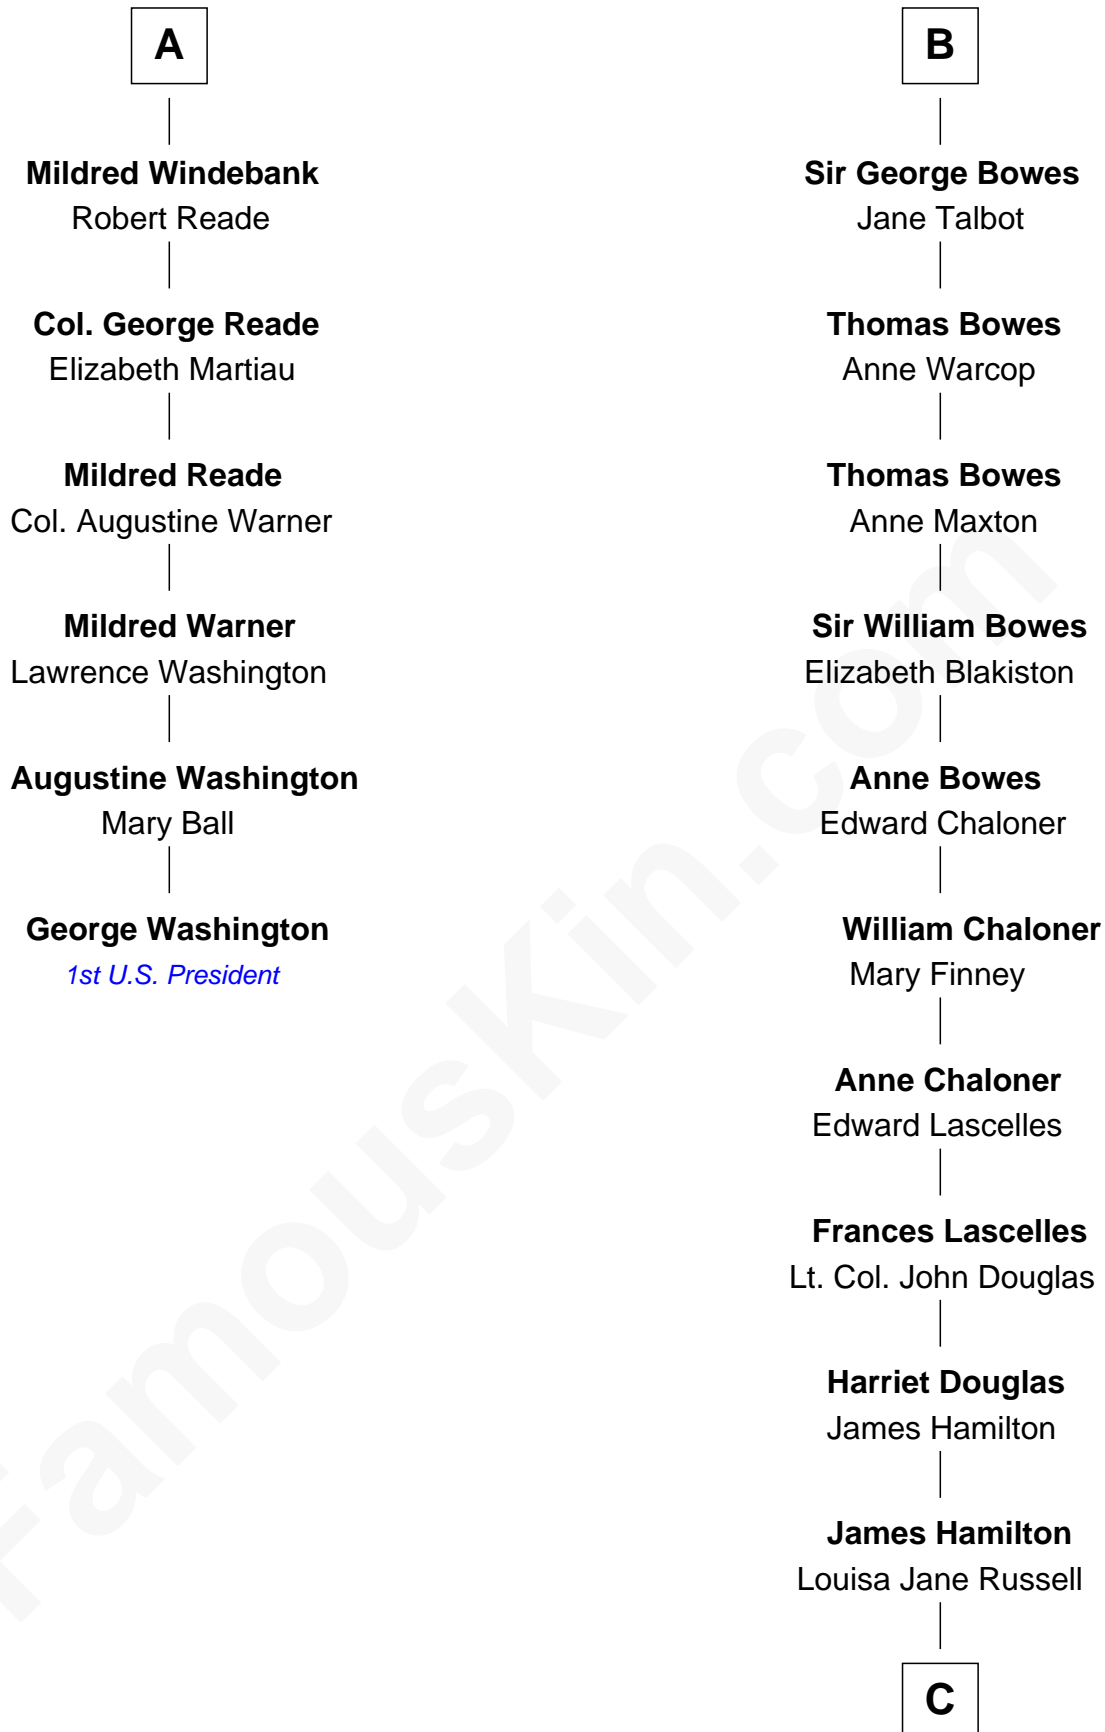

FamousKin.com
Relationship Chart of
George Washington
1st U.S. President

12th cousin 9 times removed of
Sarah Ferguson
Duchess of York

Sir William de Aton
 Isabel de Percy

C

Louisa Jane Hamilton

William Henry Walter Montagu-Douglas-Scott

Herbert Andrew Montagu-Douglas-Scott

Marie Josephine Edwards

Marian Louisa Montagu-Douglas-Scott

Andrew Henry Ferguson

Ronald Ivor Ferguson

Susan Mary Wright

Sarah Ferguson

Duchess of York