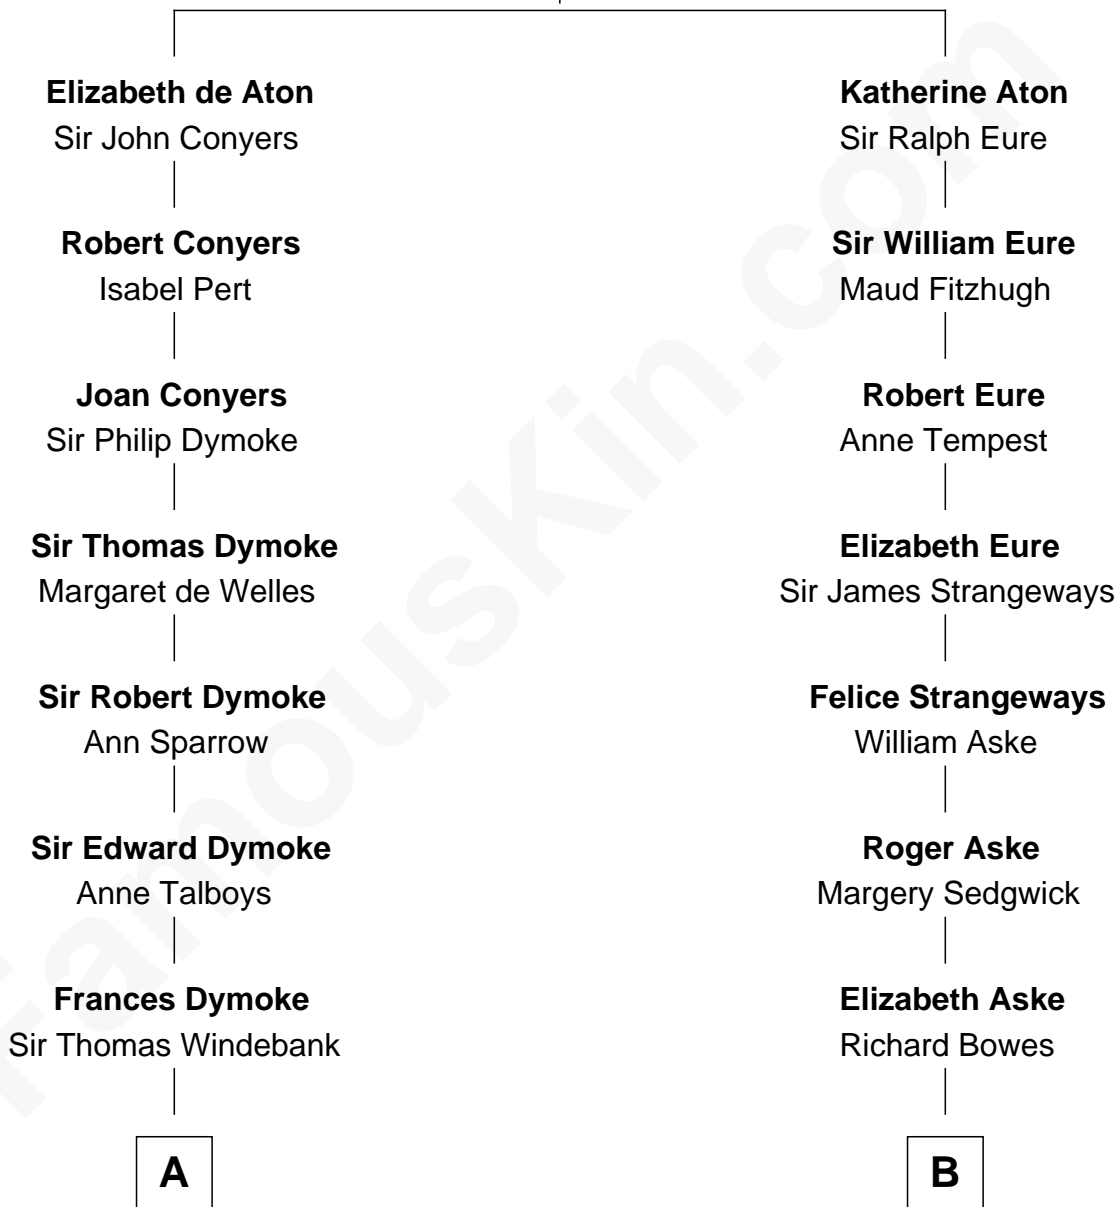

FamousKin.com
Relationship Chart of
George Washington
1st U.S. President

12th cousin 9 times removed of
Sarah Ferguson
Duchess of York

Sir William de Aton
 Isabel de Percy

C

Louisa Jane Hamilton

William Henry Walter Montagu-Douglas-Scott

Herbert Andrew Montagu-Douglas-Scott

Marie Josephine Edwards

Marian Louisa Montagu-Douglas-Scott

Andrew Henry Ferguson

Ronald Ivor Ferguson

Susan Mary Wright

Sarah Ferguson

Duchess of York