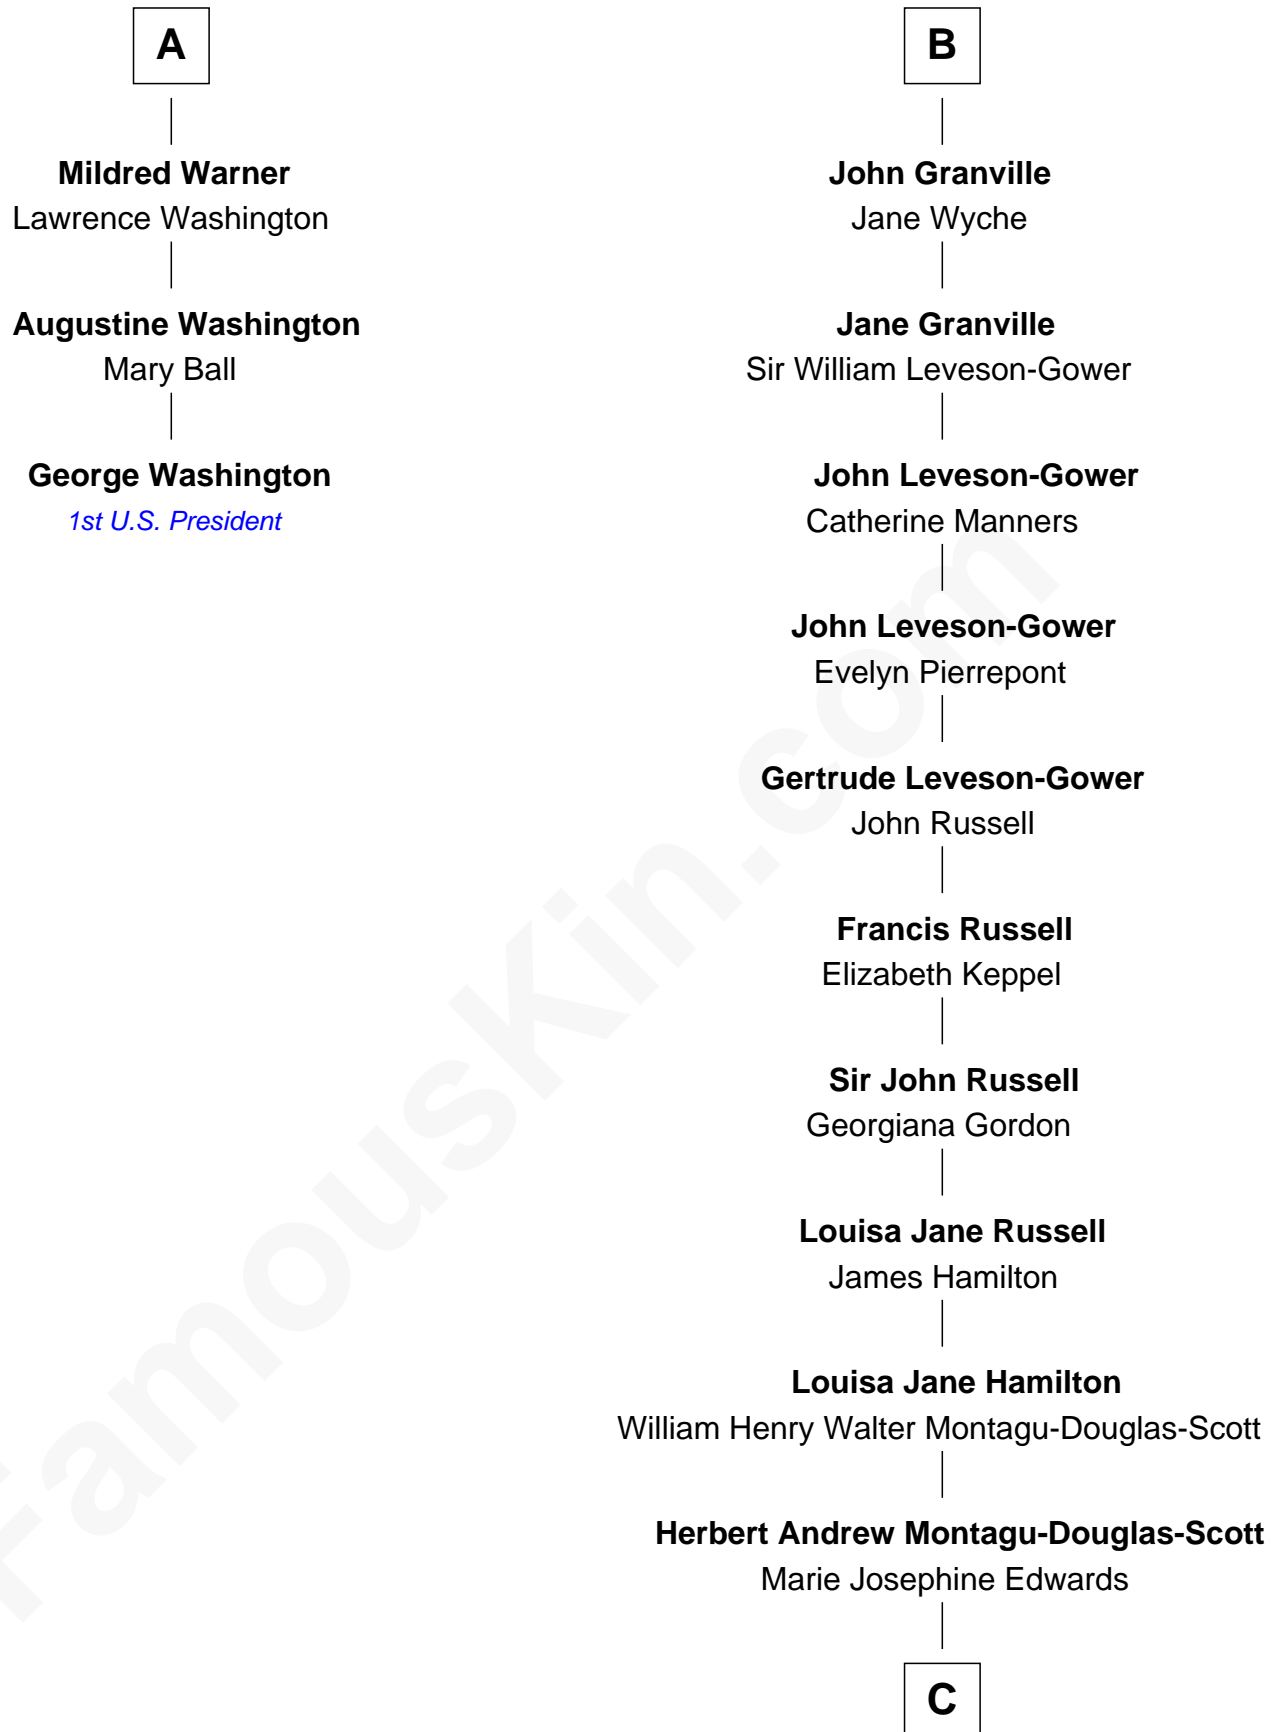

FamousKin.com

Relationship Chart of

George Washington

1st U.S. President

9th cousin 10 times removed of

Sarah Ferguson
Duchess of York

Sir Henry Percy
Eleanor Poynings

Margaret Percy
Sir William Gascoigne

Mildred Windebank
Robert Reade

Mary St. Leger
Sir Richard Grenville

Col. George Reade
Elizabeth Martiau

Sir Bernard Grenville
Elizabeth Bevil

Mildred Reade
Col. Augustine Warner

Sir Bevil Grenville
Grace Smith

A

B

C

—
Marian Louisa Montagu-Douglas-Scott

Andrew Henry Ferguson

—
Ronald Ivor Ferguson

Susan Mary Wright

—
Sarah Ferguson