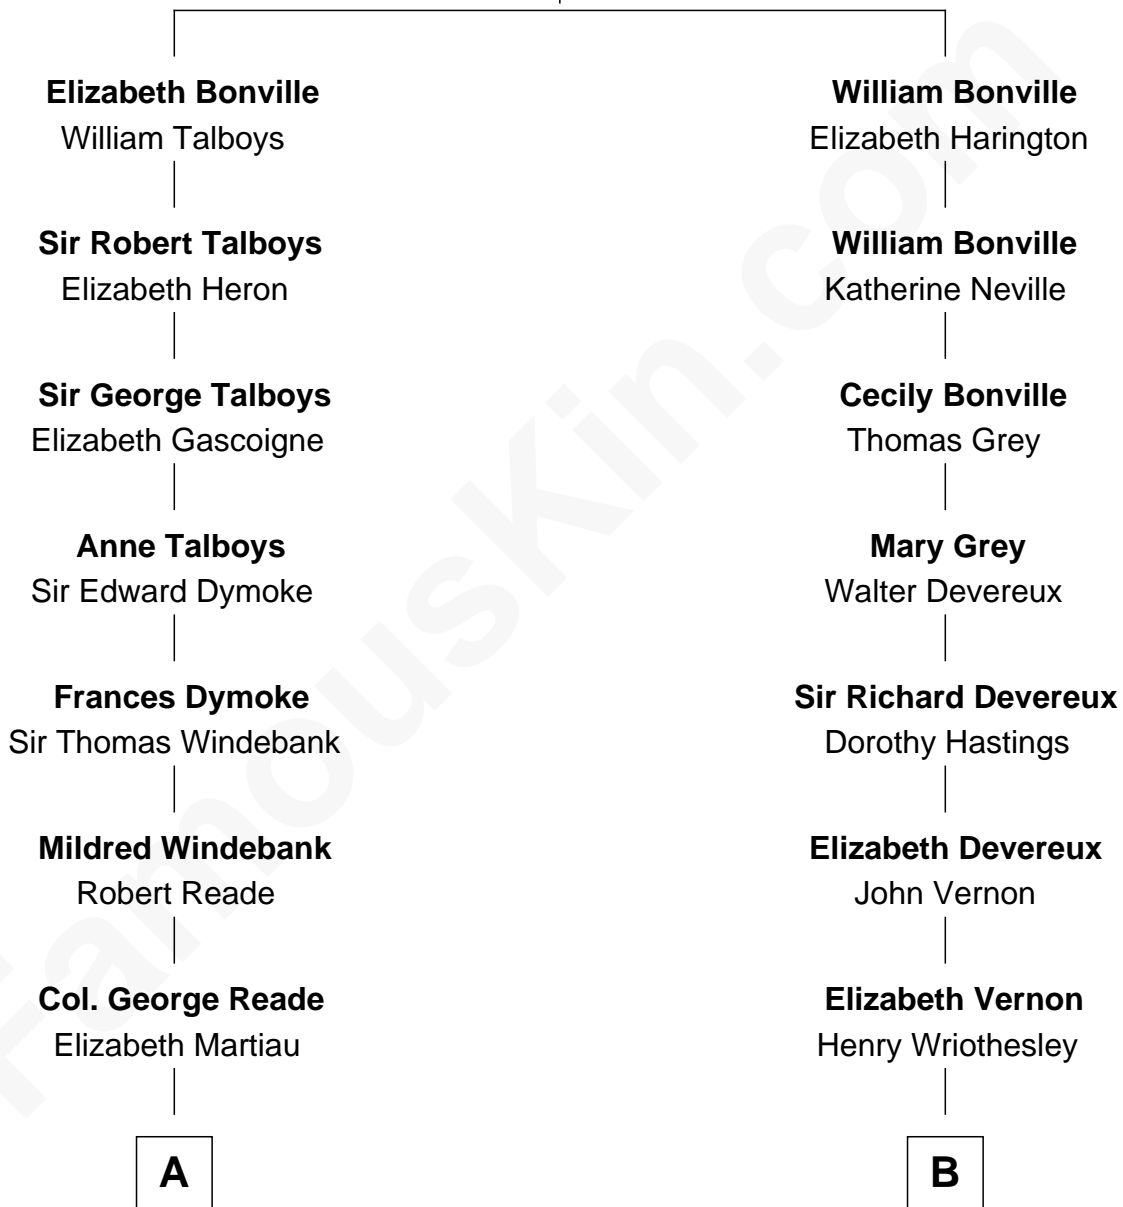

FamousKin.com

Relationship Chart of

George Washington

1st U.S. President

10th cousin 8 times removed of

Sarah Ferguson
Duchess of York

Sir William Bonville
Margaret Grey

C

Ronald Ivor Ferguson

Susan Mary Wright

Sarah Ferguson

Duchess of York

FamousKin.com