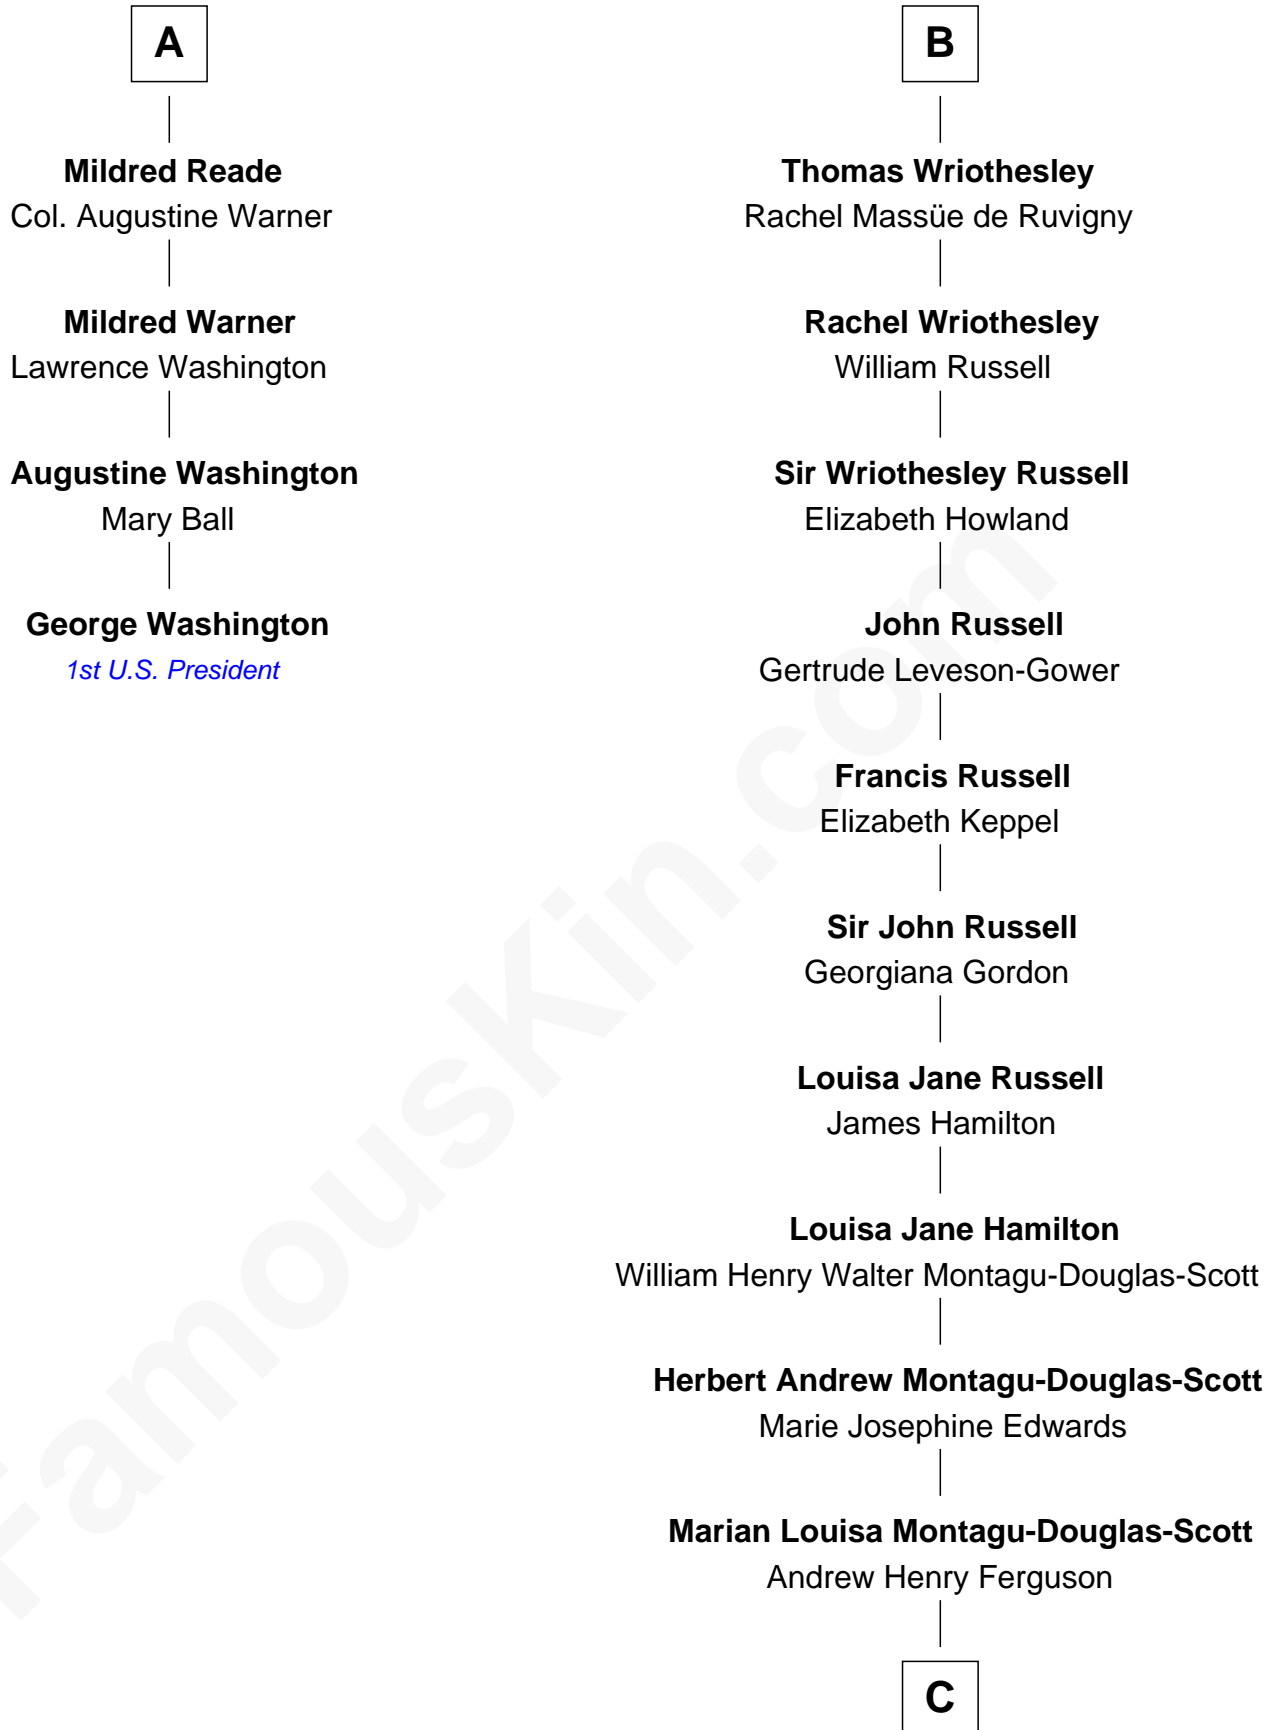

FamousKin.com

Relationship Chart of

George Washington

1st U.S. President

10th cousin 8 times removed of

Sarah Ferguson
Duchess of York

Sir William Bonville
Margaret Grey

C

Ronald Ivor Ferguson

Susan Mary Wright

Sarah Ferguson

Duchess of York

FamousKin.com