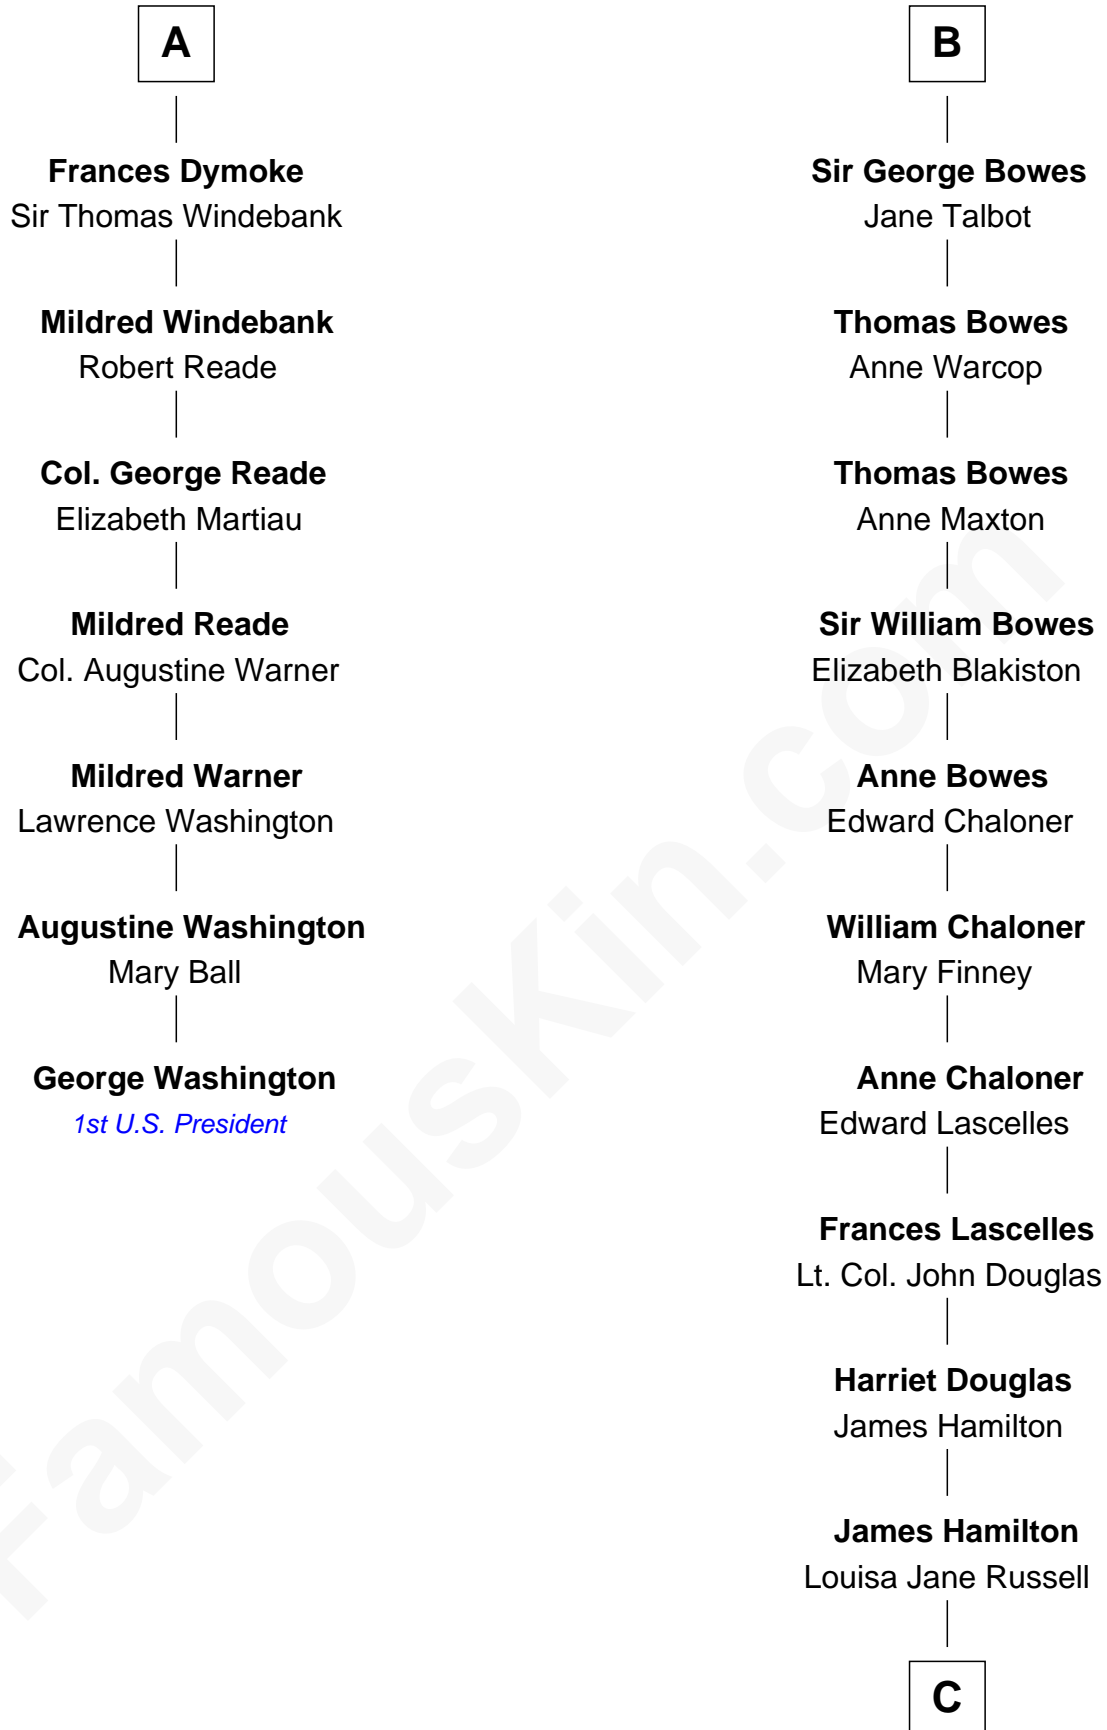

FamousKin.com
Relationship Chart of
George Washington
1st U.S. President

13th cousin 8 times removed of
Sarah Ferguson
Duchess of York

Sir Geoffrey le Scrope
 Ivetta de Ros

C

Louisa Jane Hamilton

William Henry Walter Montagu-Douglas-Scott

Herbert Andrew Montagu-Douglas-Scott

Marie Josephine Edwards

Marian Louisa Montagu-Douglas-Scott

Andrew Henry Ferguson

Ronald Ivor Ferguson

Susan Mary Wright

Sarah Ferguson

Duchess of York