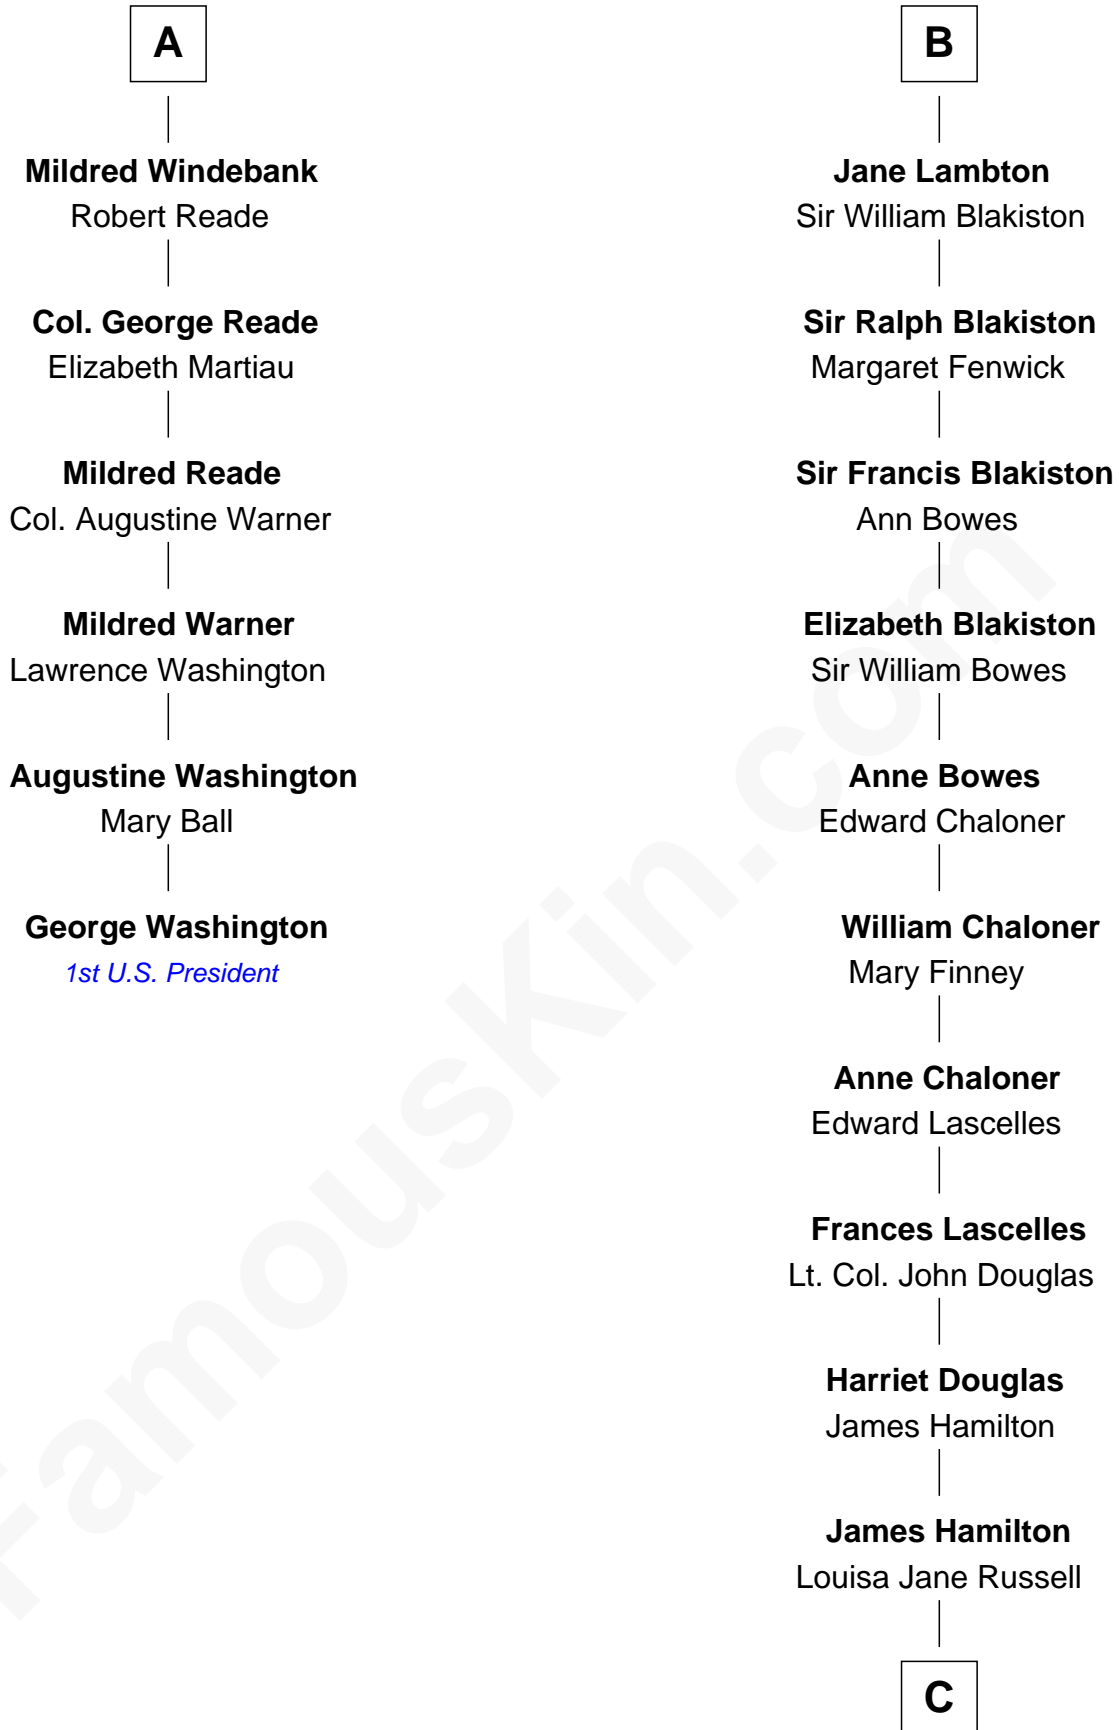

**FamousKin.com**  
**Relationship Chart of**  
**George Washington**  
*1st U.S. President*

**12th cousin 9 times removed of**  
**Sarah Ferguson**  
*Duchess of York*

**Sir Robert de Ferrers**  
 Joan Beaufort

C

**Louisa Jane Hamilton**

William Henry Walter Montagu-Douglas-Scott

**Herbert Andrew Montagu-Douglas-Scott**

Marie Josephine Edwards

**Marian Louisa Montagu-Douglas-Scott**

Andrew Henry Ferguson

**Ronald Ivor Ferguson**

Susan Mary Wright

**Sarah Ferguson**

*Duchess of York*