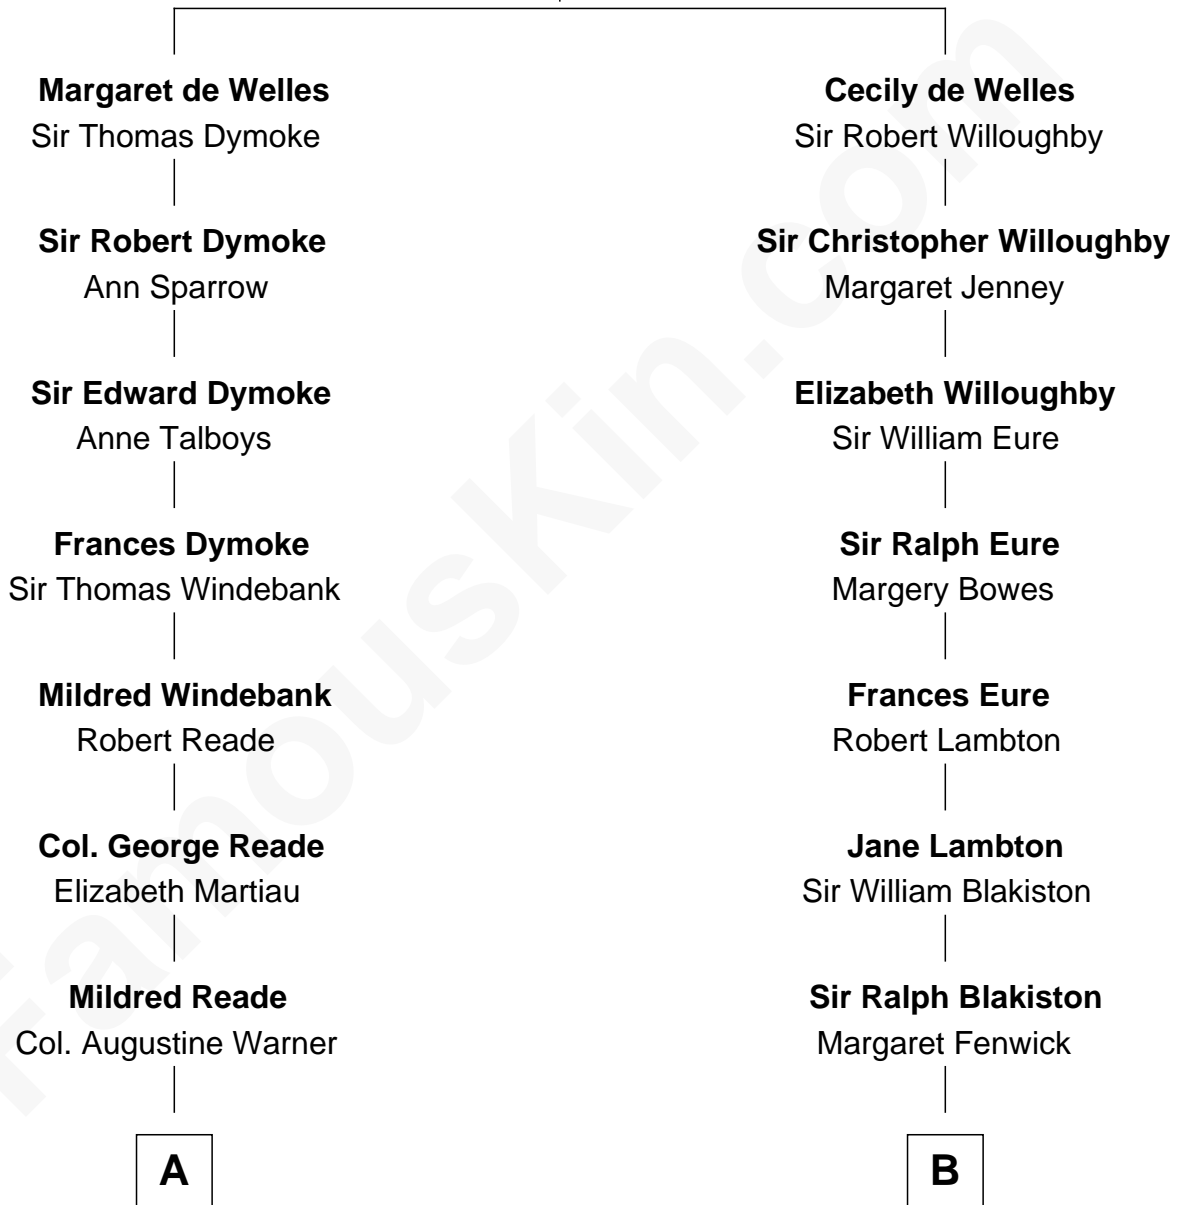

FamousKin.com
Relationship Chart of
George Washington
1st U.S. President

9th cousin 10 times removed of
Sarah Ferguson
Duchess of York

Sir Lionel de Welles
 Joan de Waterton

C

Marian Louisa Montagu-Douglas-Scott

Andrew Henry Ferguson

Ronald Ivor Ferguson

Susan Mary Wright

Sarah Ferguson

Duchess of York

FamousKin.com