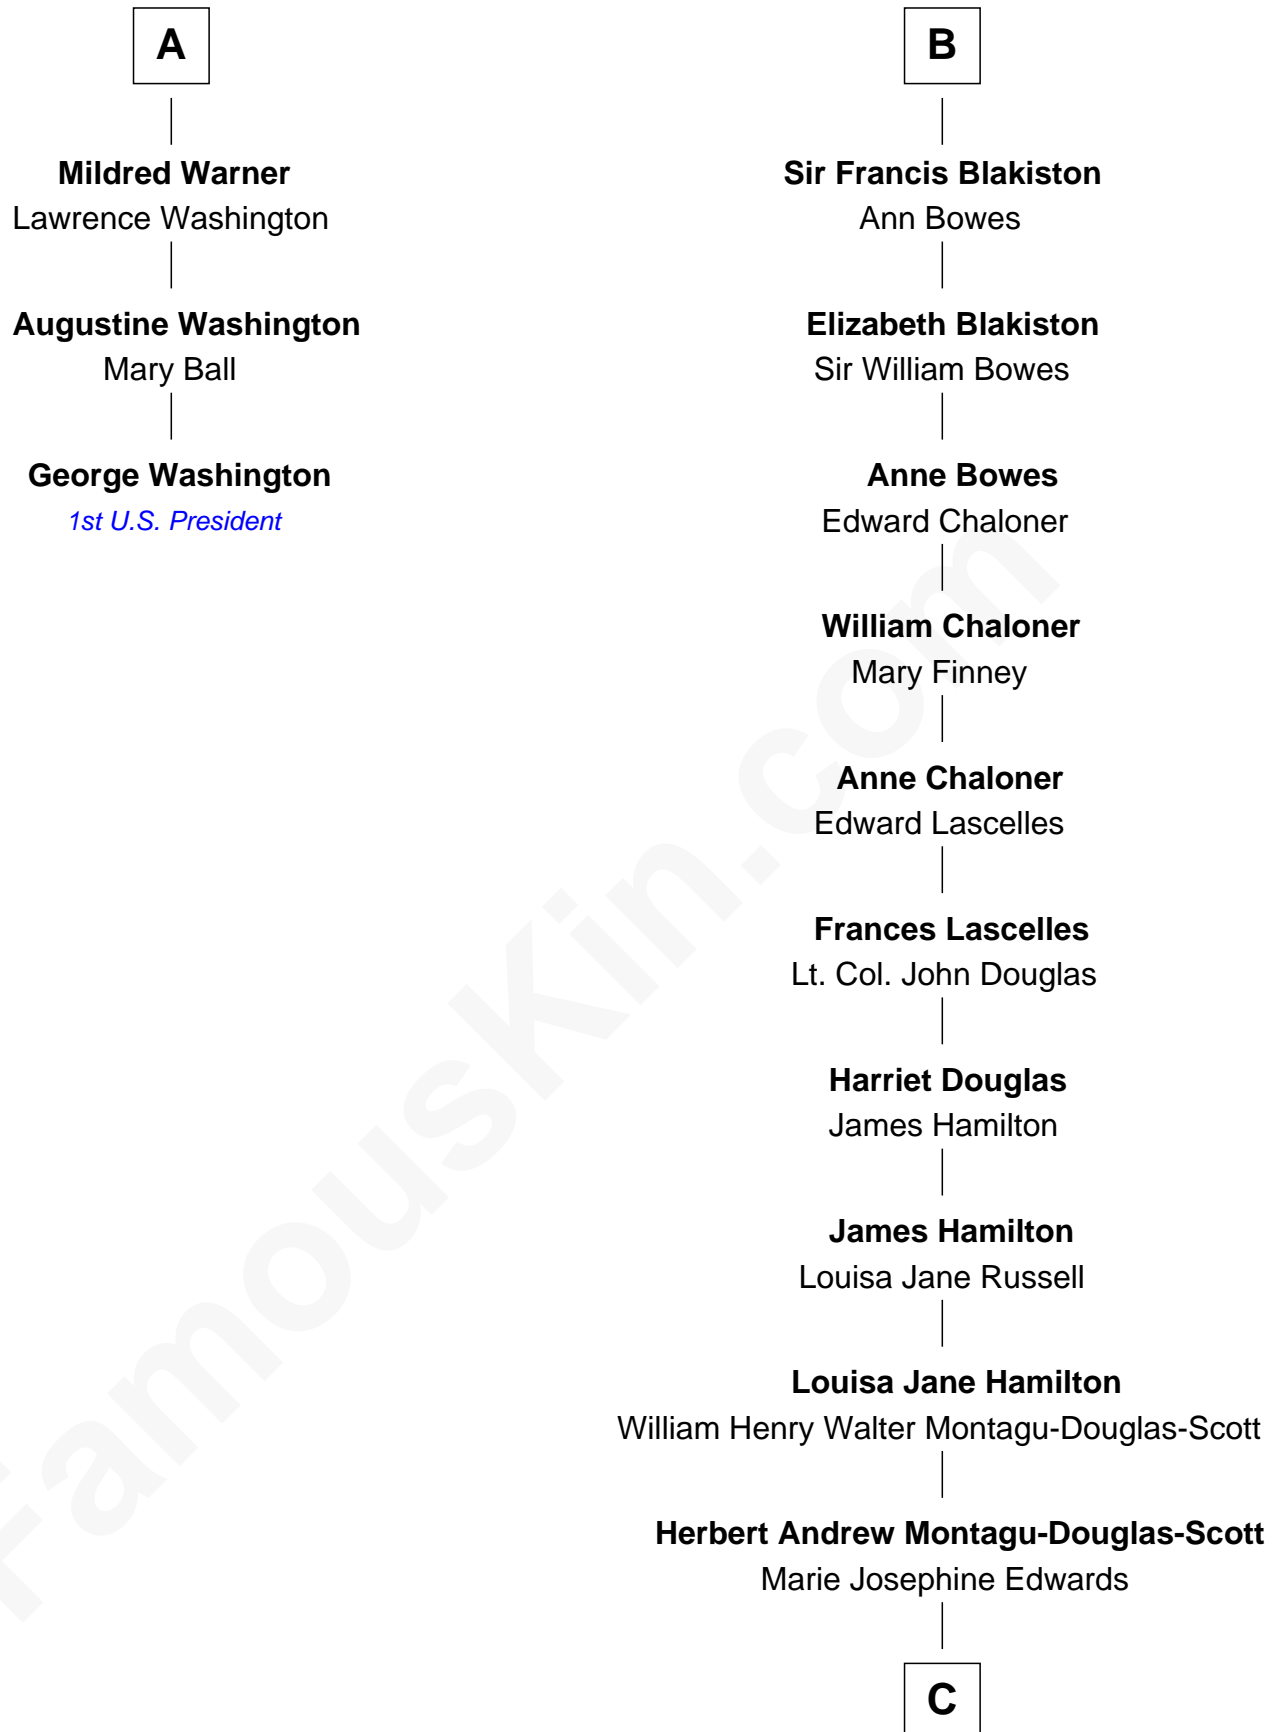

FamousKin.com
Relationship Chart of
George Washington
1st U.S. President

9th cousin 10 times removed of
Sarah Ferguson
Duchess of York

Sir Lionel de Welles
 Joan de Waterton

C

Marian Louisa Montagu-Douglas-Scott

Andrew Henry Ferguson

Ronald Ivor Ferguson

Susan Mary Wright

Sarah Ferguson

Duchess of York

FamousKin.com