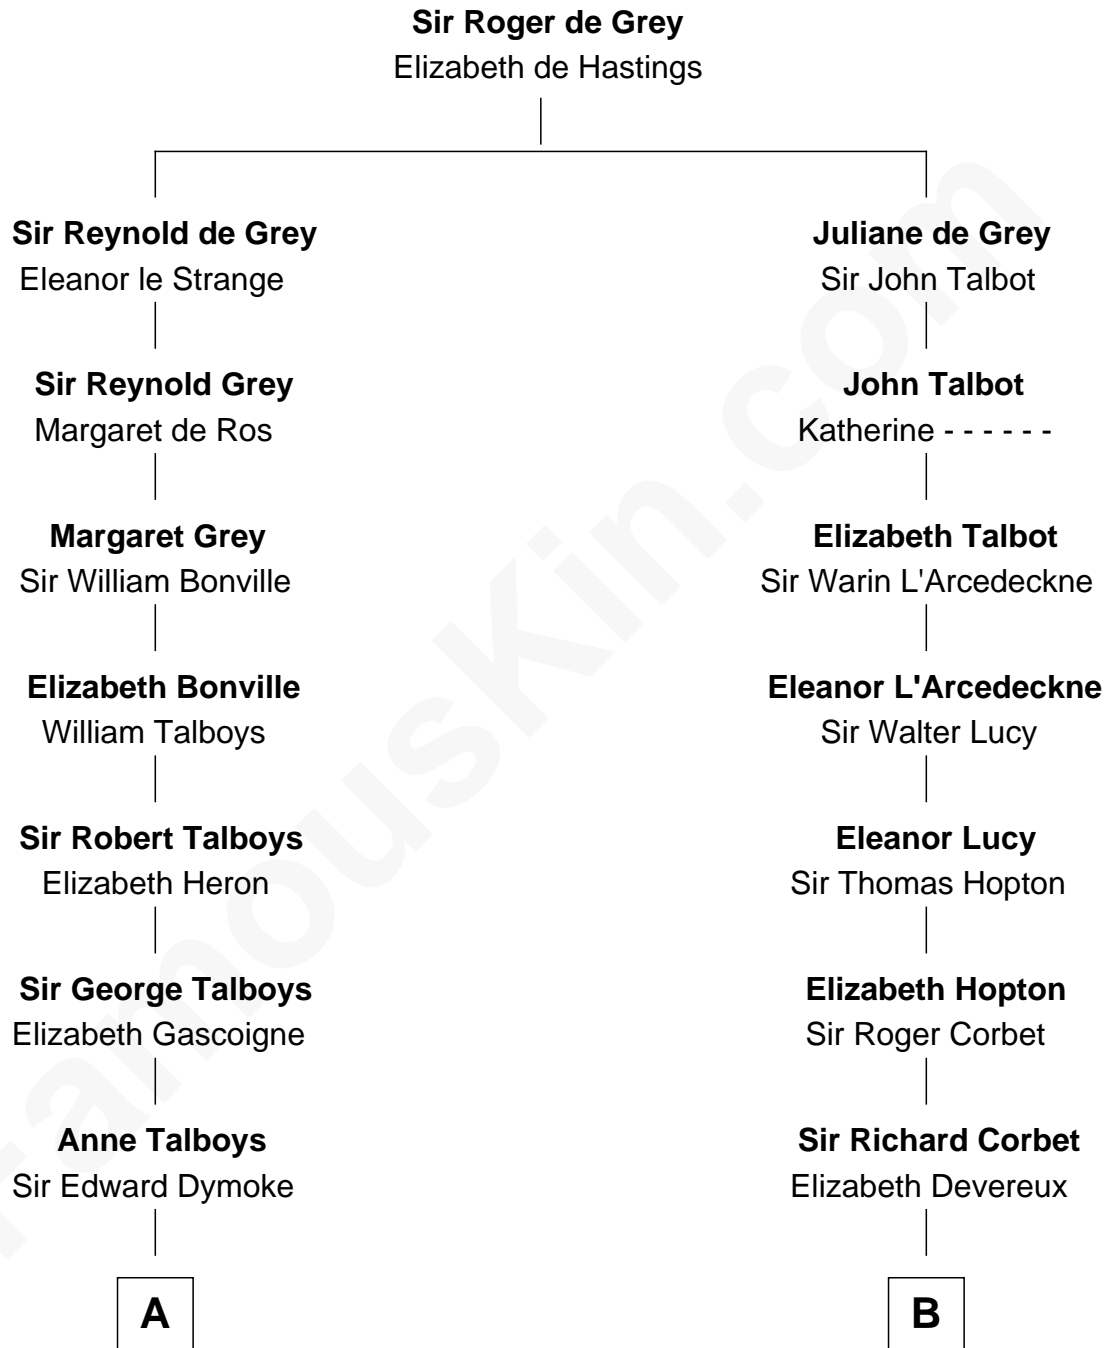

FamousKin.com
Relationship Chart of
George Washington
1st U.S. President

13th cousin 6 times removed of

Olivia De Havilland
Movie Actress

C

Margaret Letitia Molesworth
Charles Richard De Havilland

Walter Augustus De Havilland
Lillian Augusta Ruse