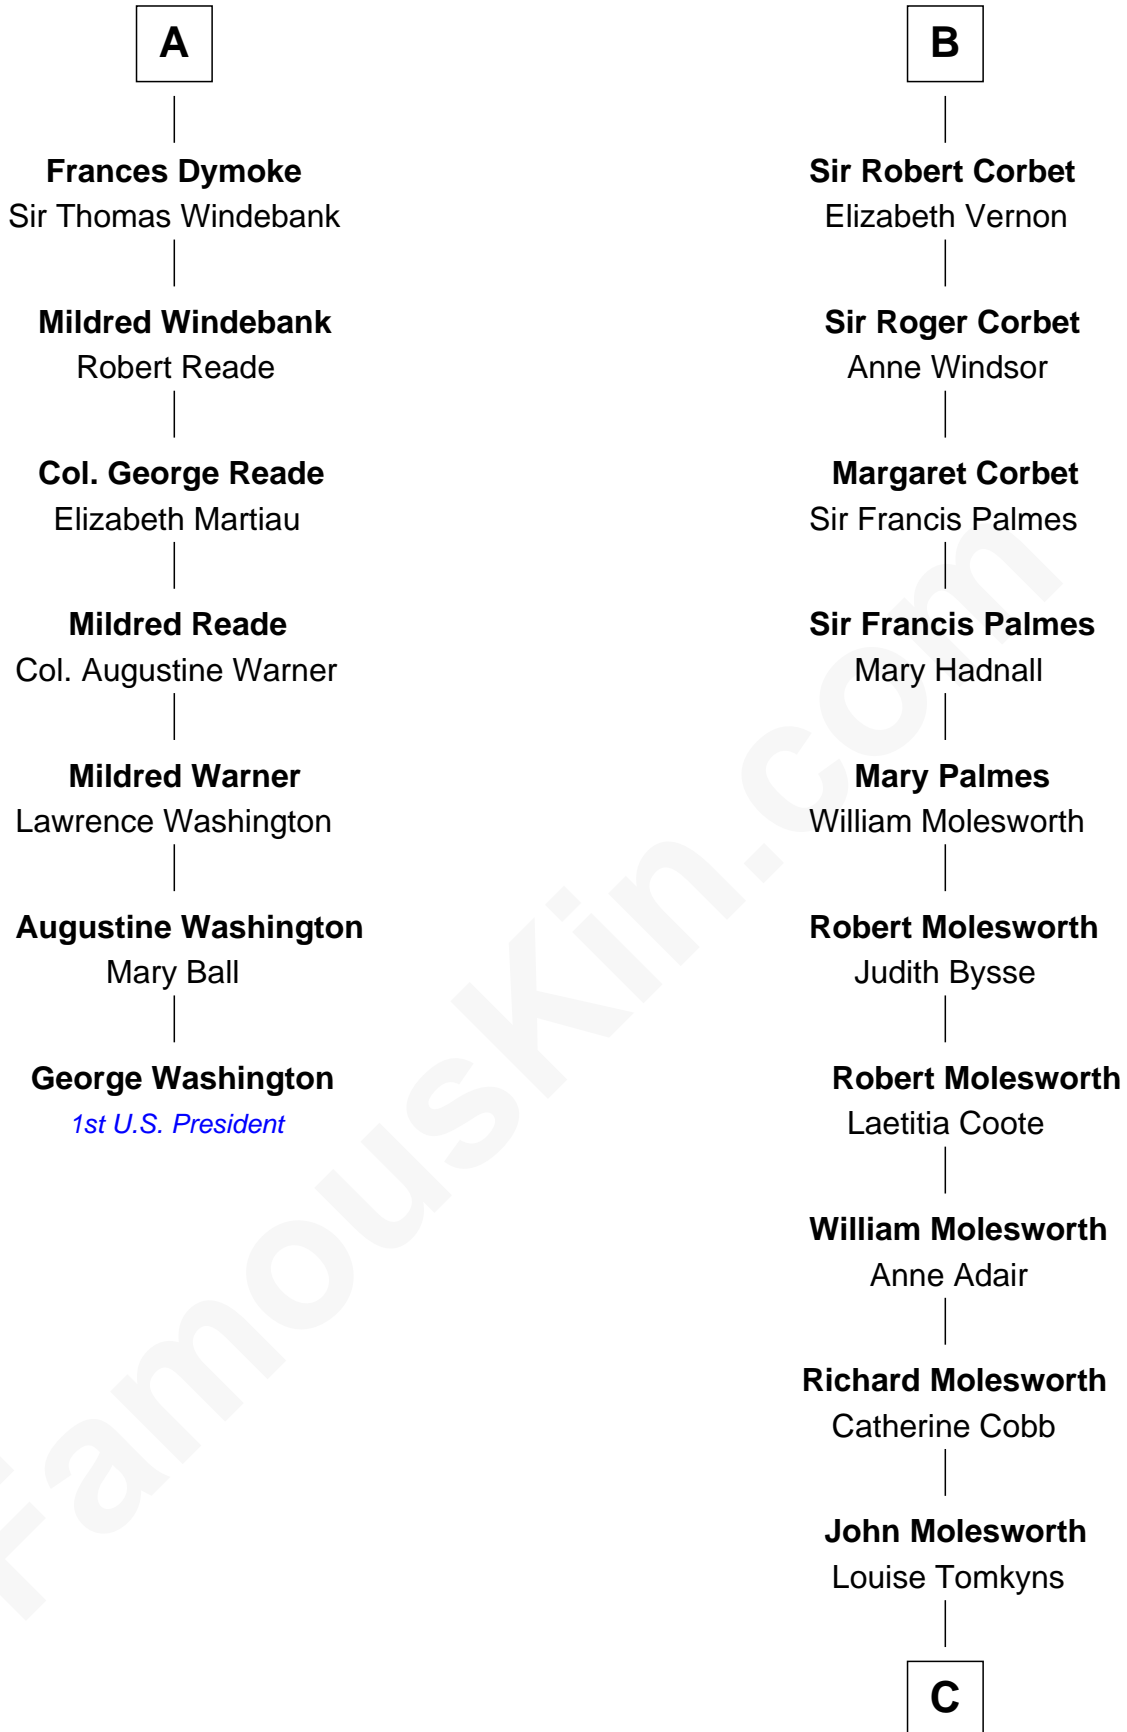

FamousKin.com
Relationship Chart of
George Washington
1st U.S. President

13th cousin 6 times removed of

Olivia De Havilland
Movie Actress

C

Margaret Letitia Molesworth
Charles Richard De Havilland

Walter Augustus De Havilland
Lillian Augusta Ruse