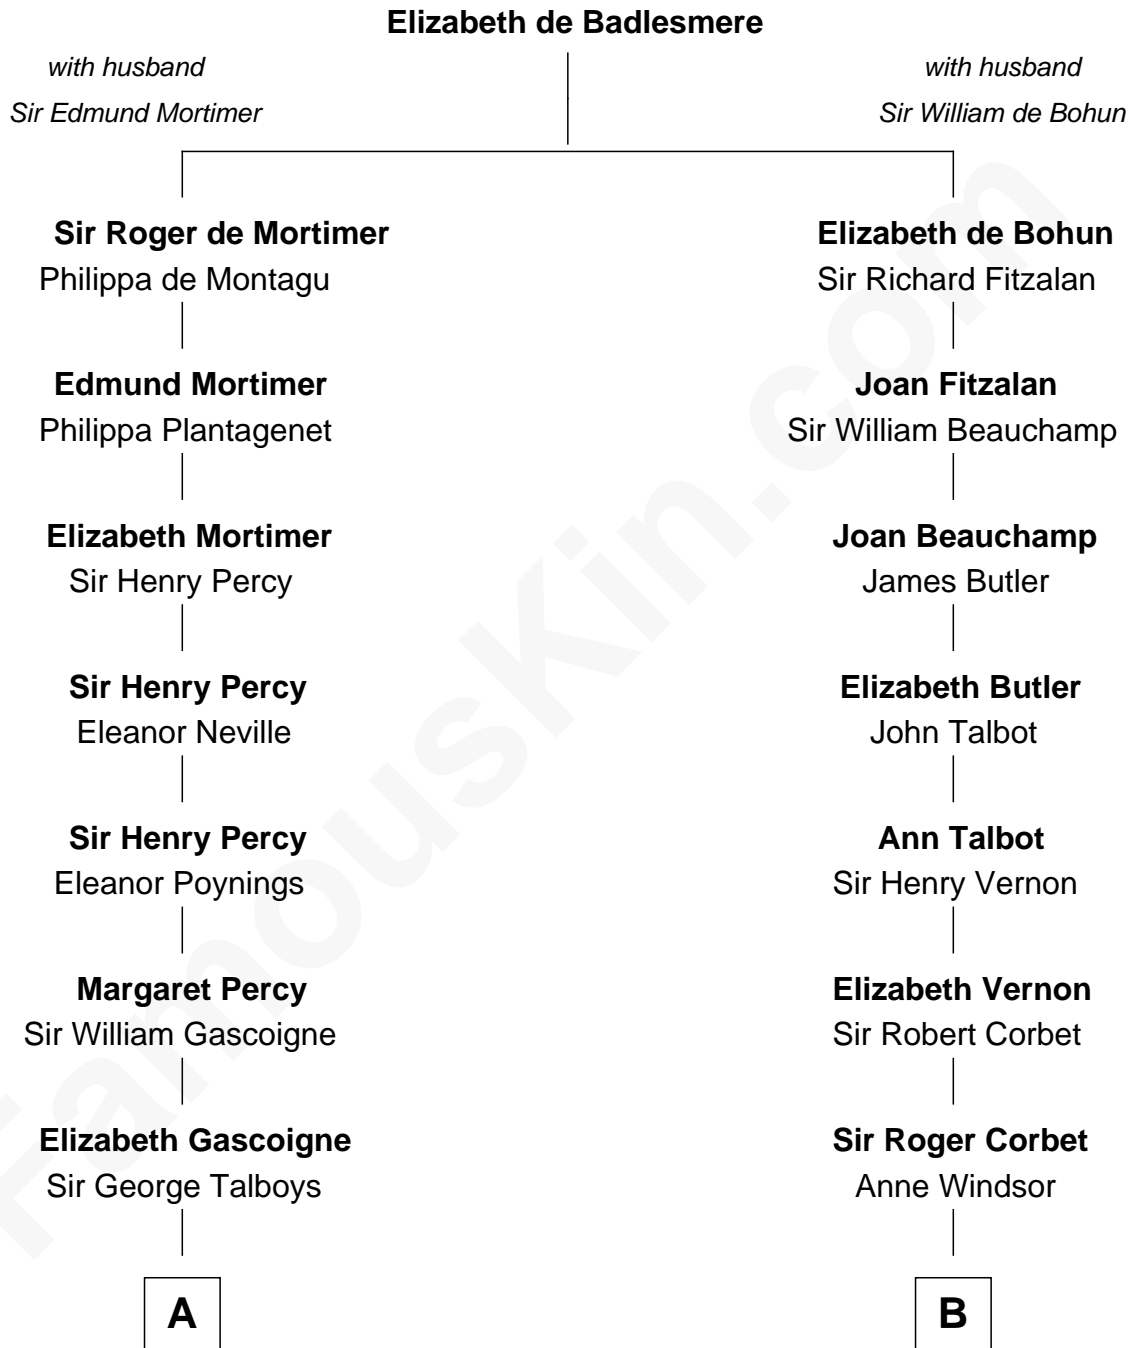

FamousKin.com
Relationship Chart of
George Washington
1st U.S. President

14th cousin 3 times removed of

Olivia De Havilland
Movie Actress

A

Anne Talboys
Sir Edward Dymoke

Frances Dymoke
Sir Thomas Windebank

Mildred Windebank
Robert Reade

Col. George Reade
Elizabeth Martiau

Mildred Reade
Col. Augustine Warner

Mildred Warner
Lawrence Washington

Augustine Washington
Mary Ball

George Washington
1st U.S. President