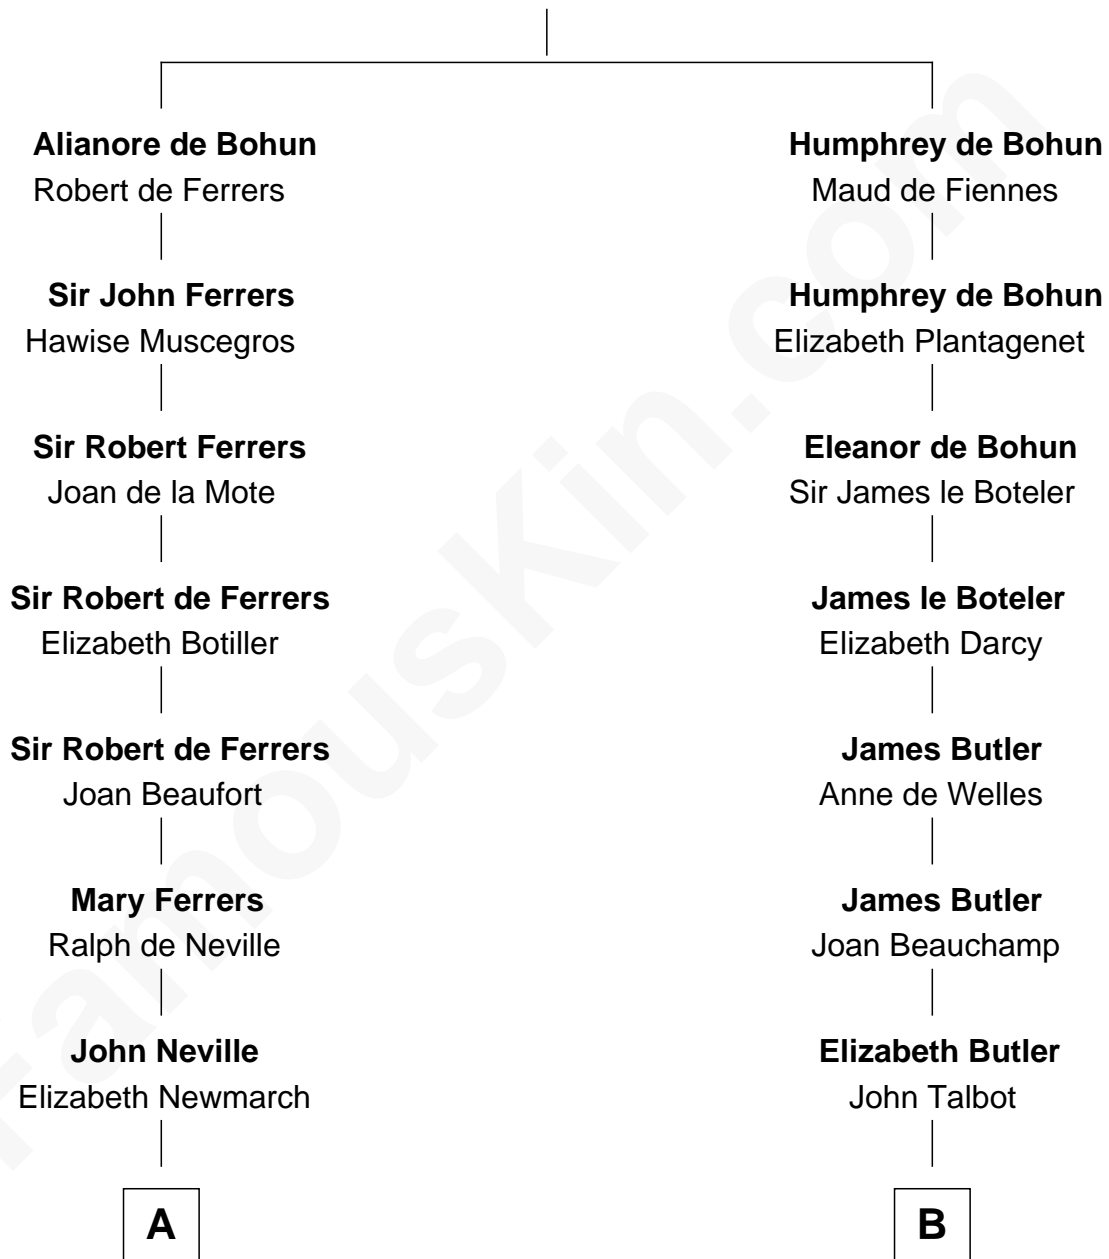

**FamousKin.com**  
**Relationship Chart of**  
**George Washington**  
*1st U.S. President*

17th cousin 3 times removed of

**Olivia De Havilland**  
*Movie Actress*

**Sir Humphrey de Bohun**  
 Eleanor de Braiose

C

**John Molesworth**

Louise Tomkyns

**Margaret Letitia Molesworth**

Charles Richard De Havilland

**Walter Augustus De Havilland**

Lillian Augusta Ruse

**Olivia De Havilland**

*Movie Actress*