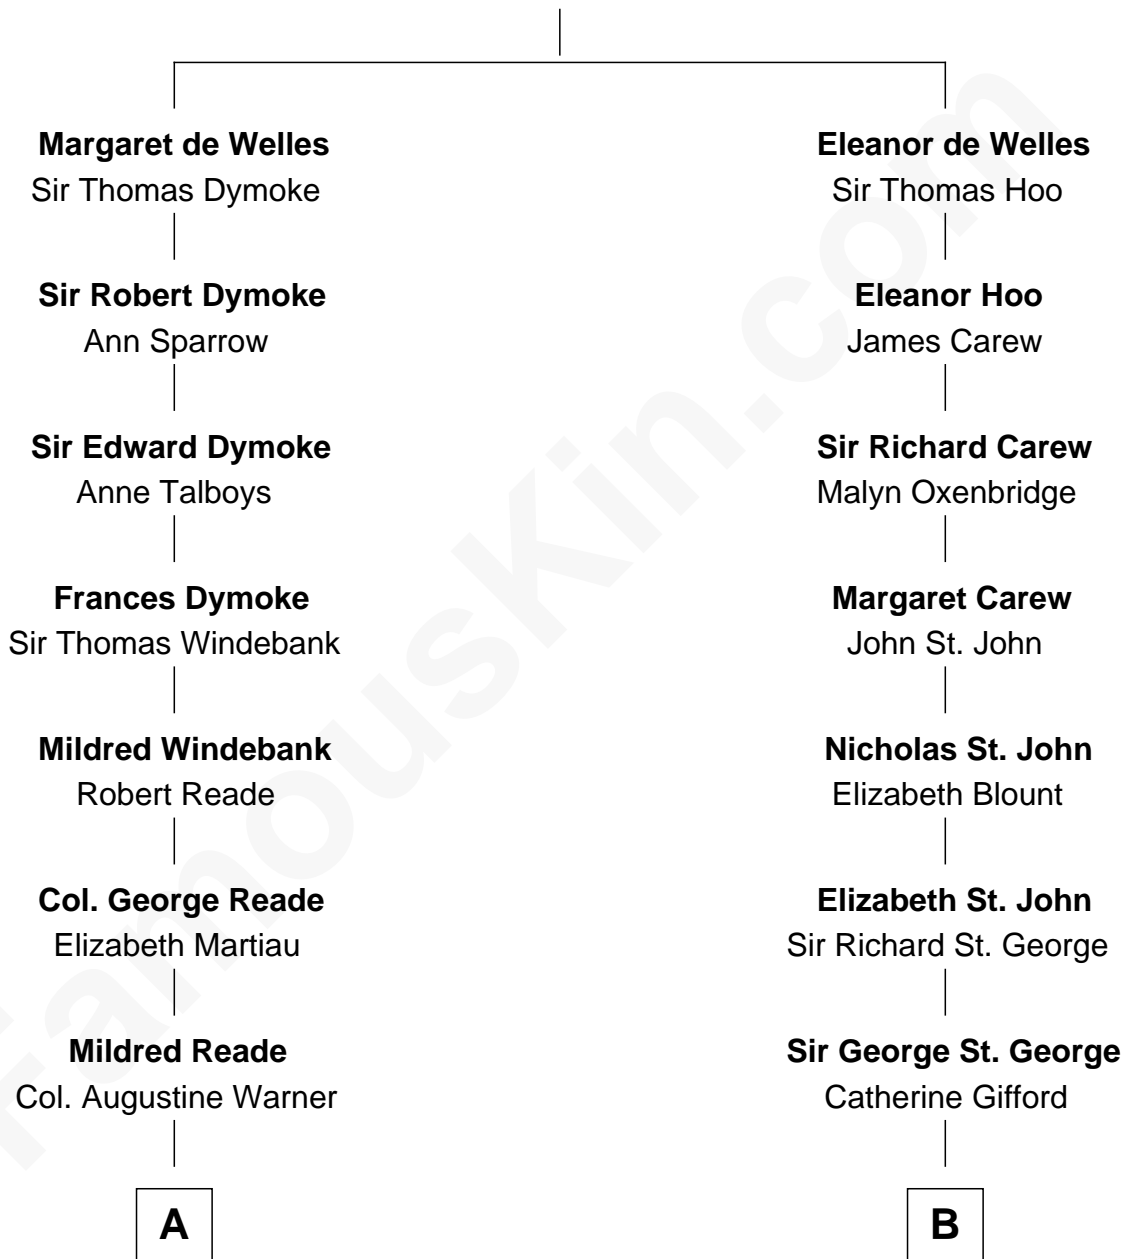

FamousKin.com
Relationship Chart of
George Washington
1st U.S. President

9th cousin 5 times removed of
Olivia De Havilland
Movie Actress

Sir Lionel de Welles
 Joan de Waterton

A

Mildred Warner
Lawrence Washington

Augustine Washington
Mary Ball

George Washington
1st U.S. President

B

Mary St. George
Richard Coote

Laetitia Coote
Robert Molesworth

William Molesworth
Anne Adair

Richard Molesworth
Catherine Cobb

John Molesworth
Louise Tomkyns

Margaret Letitia Molesworth
Charles Richard De Havilland

Walter Augustus De Havilland
Lillian Augusta Ruse

Olivia De Havilland
Movie Actress