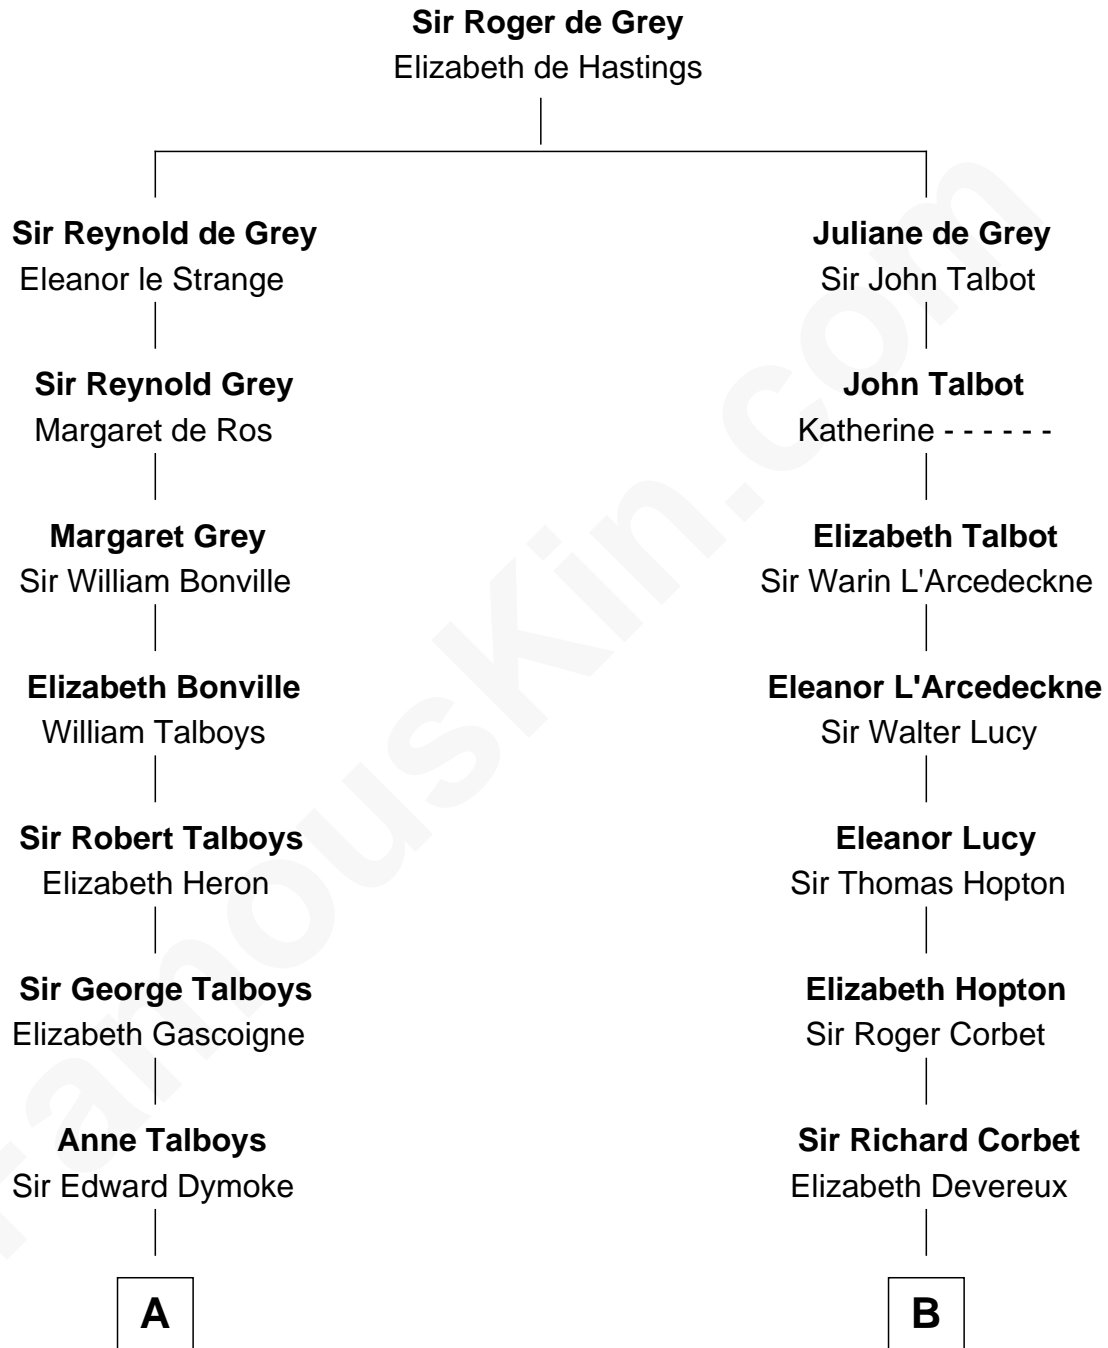

**FamousKin.com**  
**Relationship Chart of**  
**George Washington**  
*1st U.S. President*

13th cousin 6 times removed of

**Joan Fontaine**  
*Movie Actress*

**C**

**Margaret Letitia Molesworth**  
Charles Richard De Havilland

**Walter Augustus De Havilland**  
Lillian Augusta Ruse

**Joan Fontaine**  
*Movie Actress*

FamousKin.com