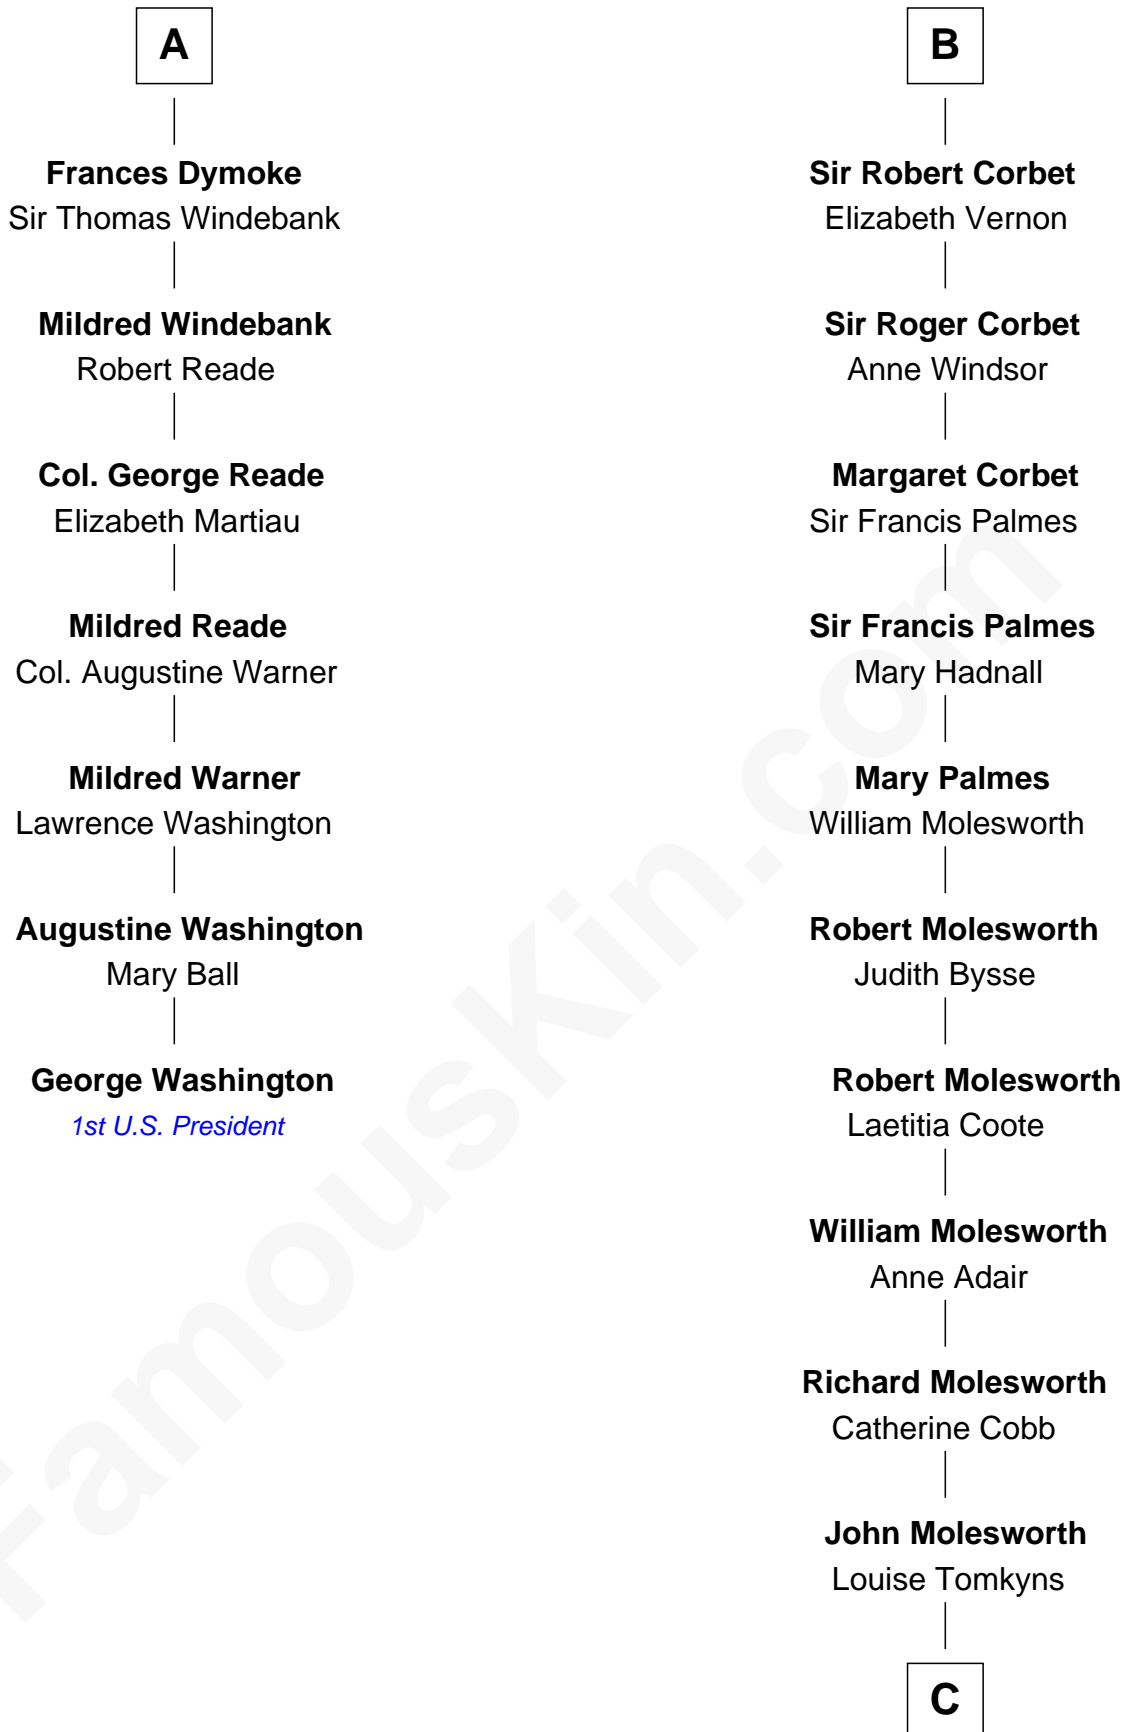

**FamousKin.com**  
**Relationship Chart of**  
**George Washington**  
*1st U.S. President*

13th cousin 6 times removed of

**Joan Fontaine**  
*Movie Actress*

**C**

**Margaret Letitia Molesworth**  
Charles Richard De Havilland

**Walter Augustus De Havilland**  
Lillian Augusta Ruse

**Joan Fontaine**  
*Movie Actress*

FamousKin.com