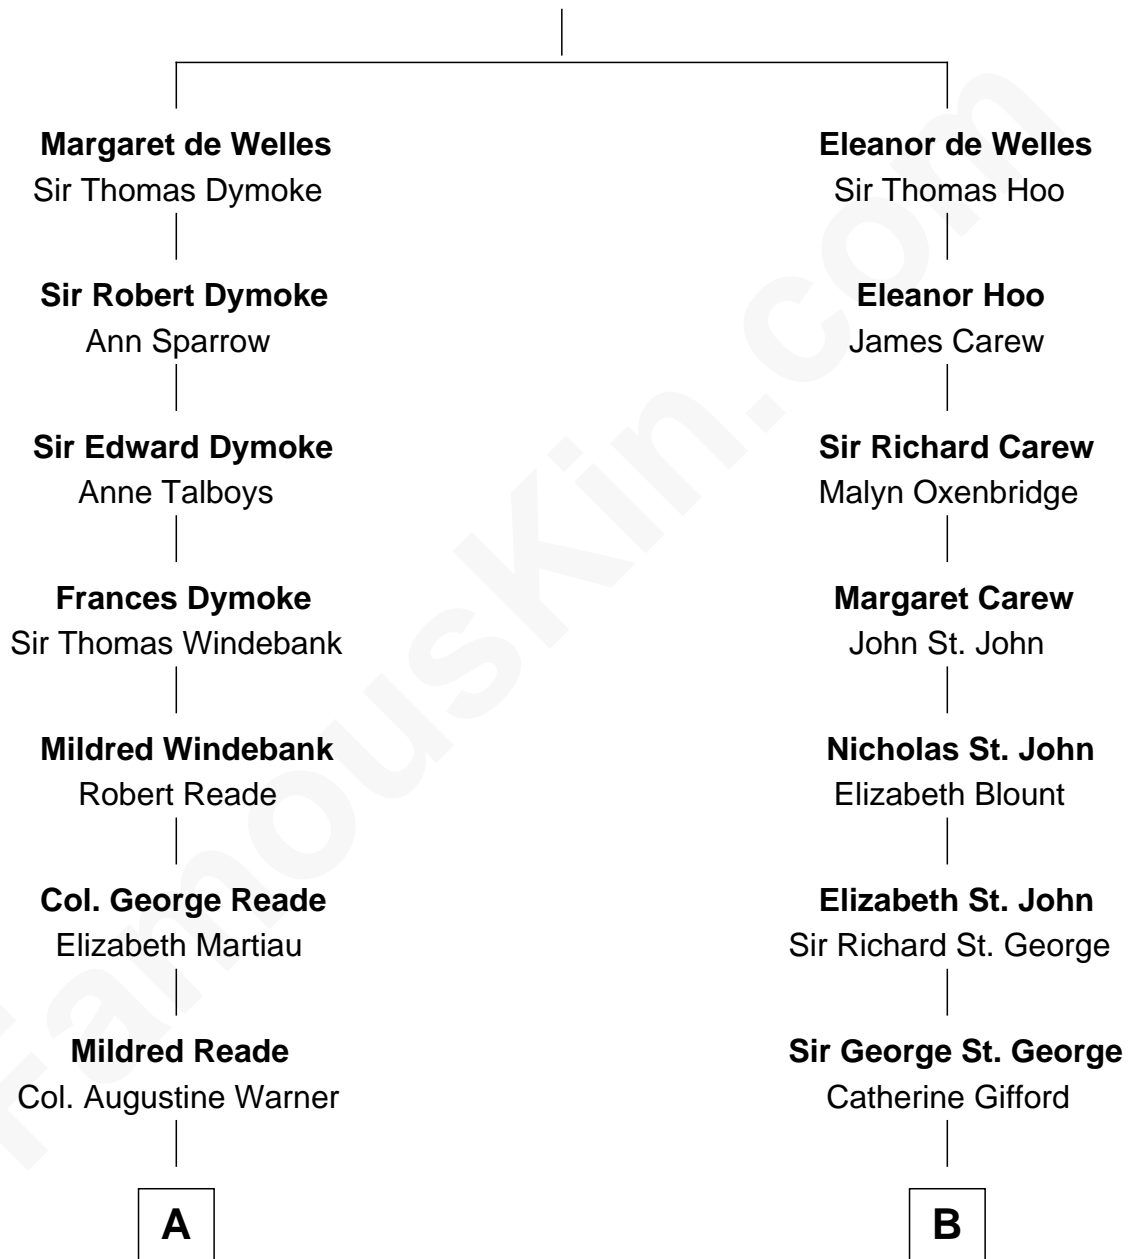

FamousKin.com
Relationship Chart of
George Washington
1st U.S. President

9th cousin 5 times removed of

Joan Fontaine
Movie Actress

Sir Lionel de Welles
 Joan de Waterton

A

Mildred Warner
Lawrence Washington

Augustine Washington
Mary Ball

George Washington
1st U.S. President

B

Mary St. George
Richard Coote

Laetitia Coote
Robert Molesworth

William Molesworth
Anne Adair

Richard Molesworth
Catherine Cobb

John Molesworth
Louise Tomkyns

Margaret Letitia Molesworth
Charles Richard De Havilland

Walter Augustus De Havilland
Lillian Augusta Ruse

Joan Fontaine
Movie Actress