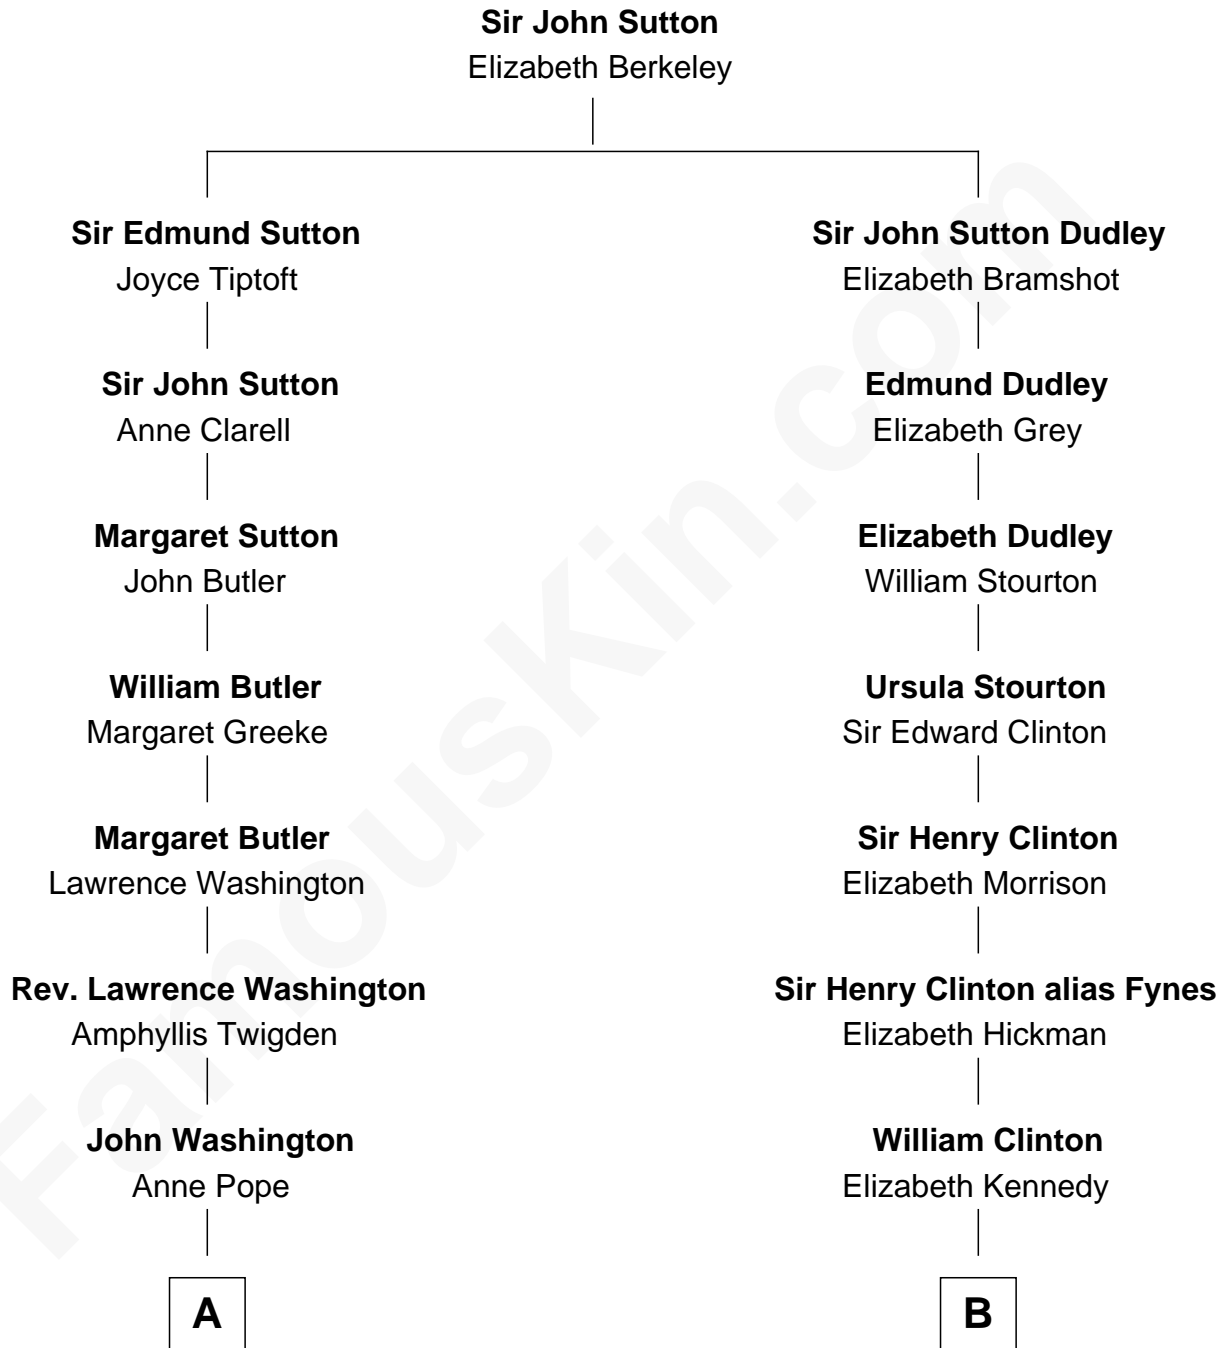

FamousKin.com Relationship Chart of

George Washington

1st U.S. President

9th cousin of

George Clinton

4th U.S. Vice President

A

Lawrence Washington

Mildred Warner

Augustine Washington

Mary Ball

George Washington

1st U.S. President

B

James Clinton

Elizabeth Smith

Charles Clinton

Elizabeth Denniston

George Clinton

4th U.S. Vice President

FamousKin.com