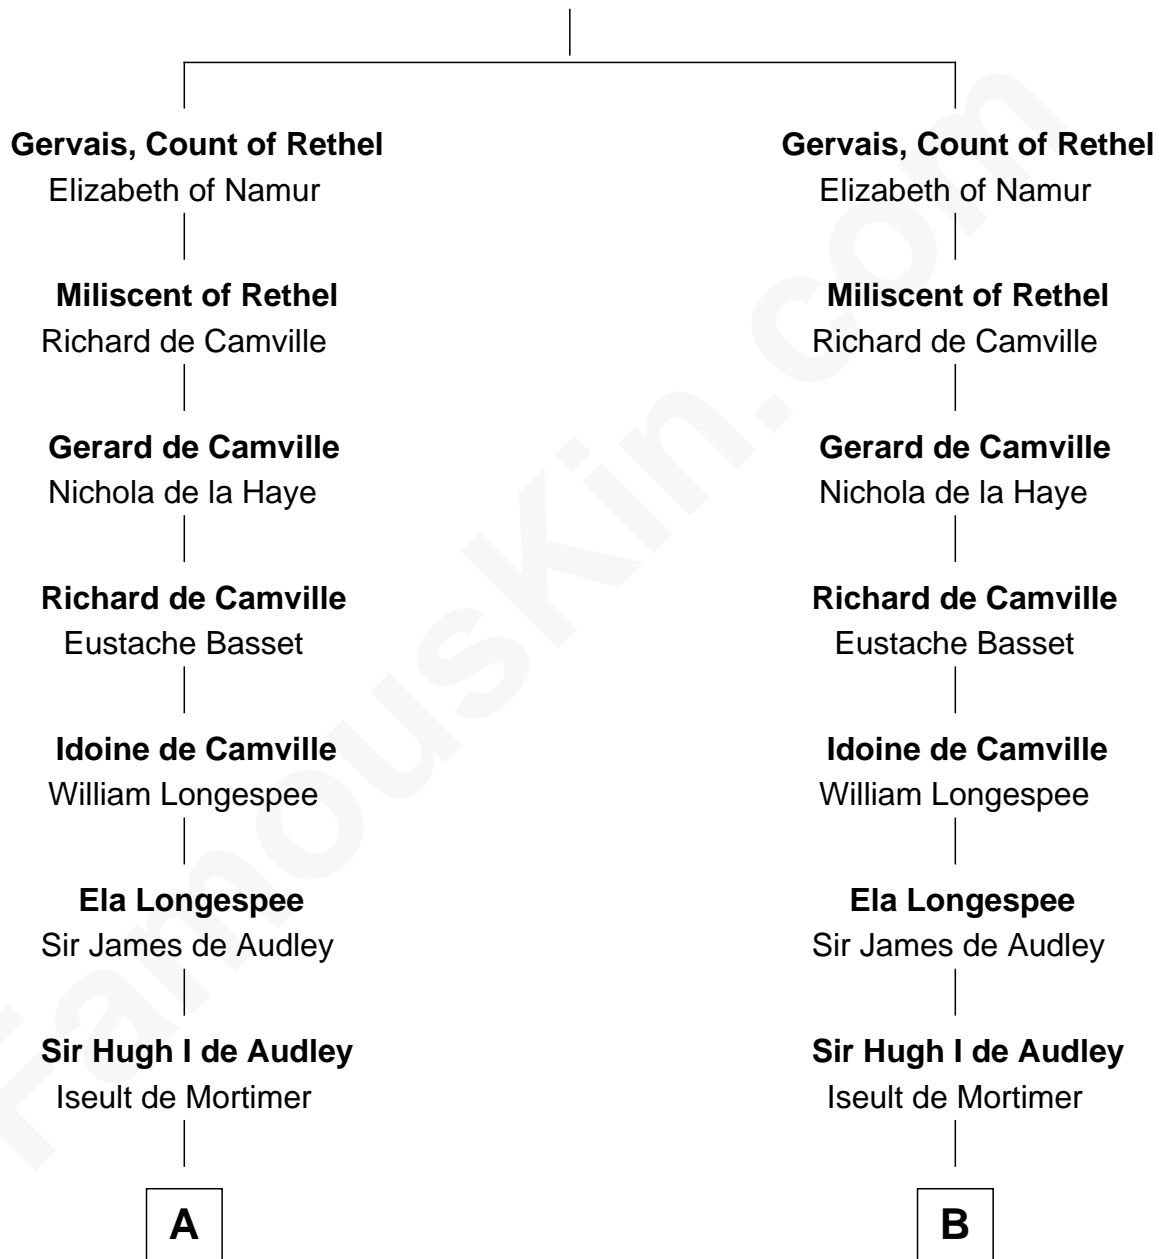

FamousKin.com
Relationship Chart of
George Washington
1st U.S. President

20th cousin 1 time removed of

Jonathan Swift
Author of Gulliver's Travels

Hugh, Count of Rethel
 Milicent de Montlhery

C

Col. George Reade

Elizabeth Martiau

Mildred Reade

Col. Augustine Warner

Mildred Warner

Lawrence Washington

Augustine Washington

Mary Ball

George Washington