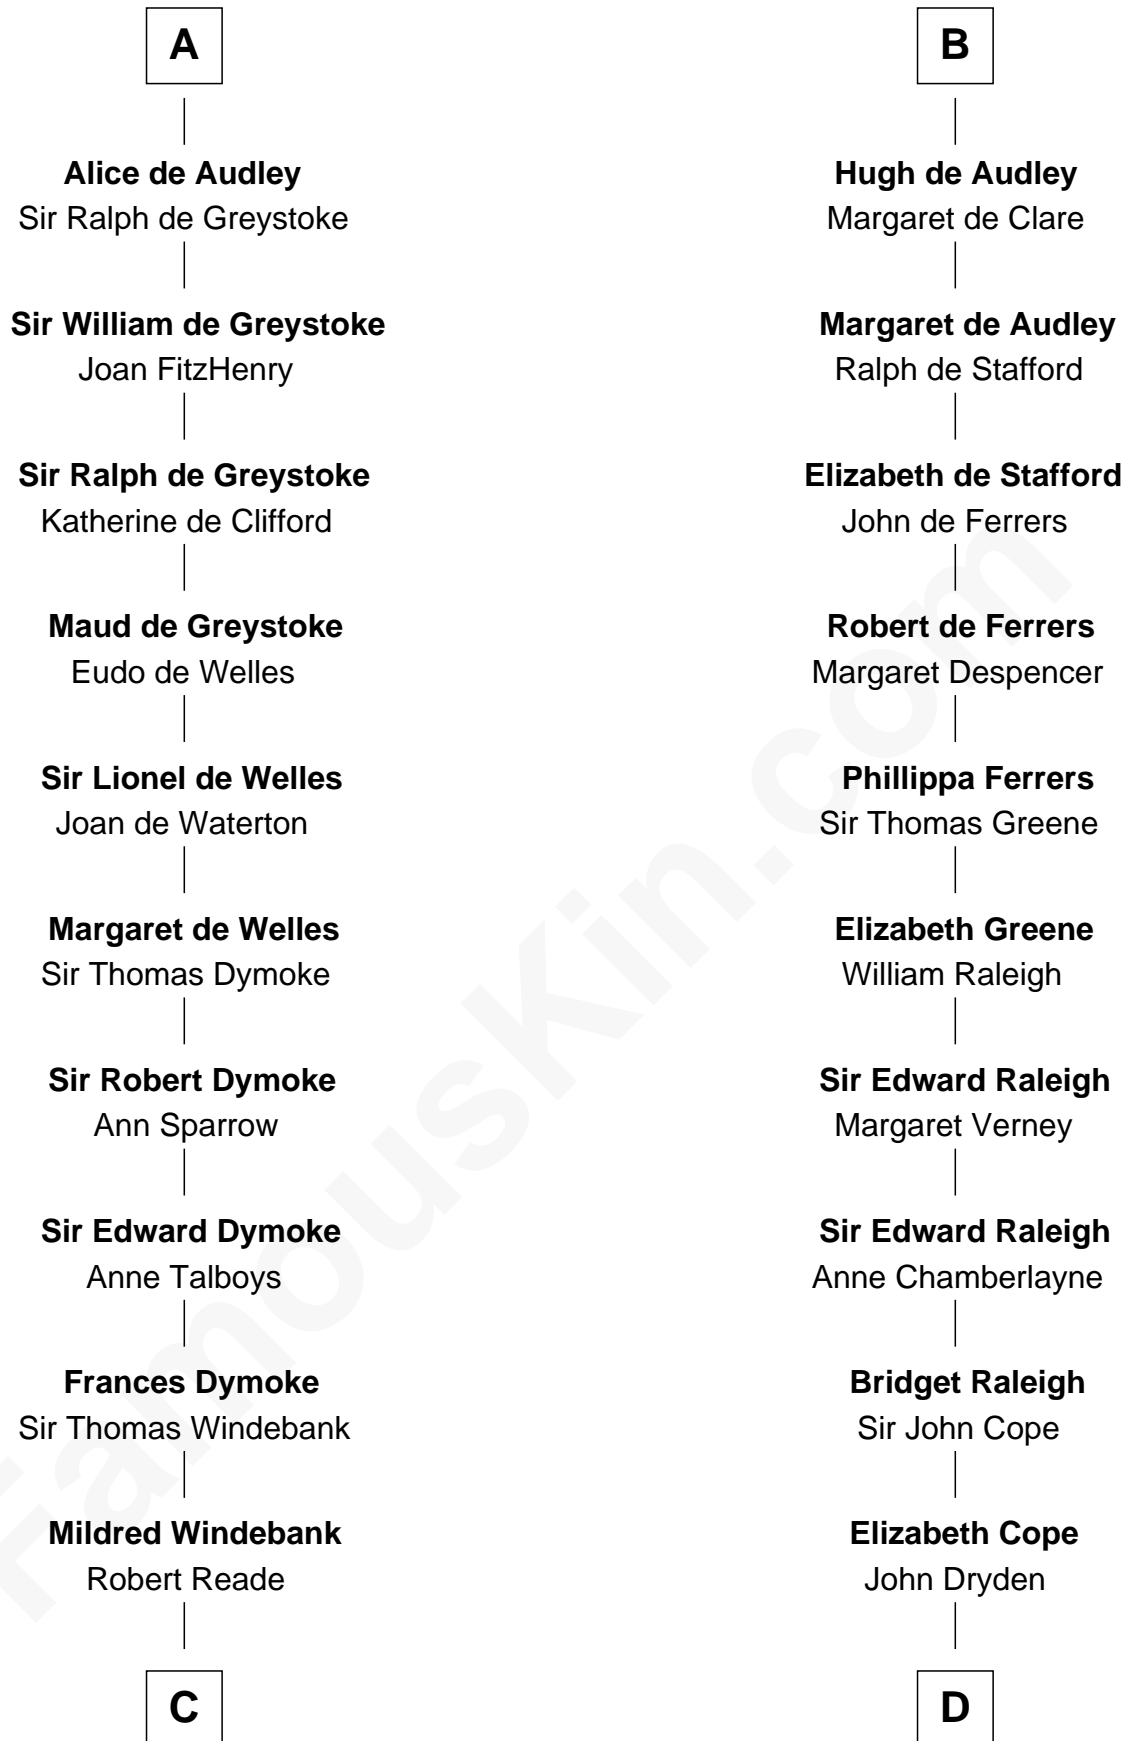

FamousKin.com
Relationship Chart of
George Washington
1st U.S. President

20th cousin 1 time removed of

Jonathan Swift
Author of Gulliver's Travels

Hugh, Count of Rethel
 Milicent de Montlhery

C

Col. George Reade

Elizabeth Martiau

Mildred Reade

Col. Augustine Warner

Mildred Warner

Lawrence Washington

Augustine Washington

Mary Ball

George Washington