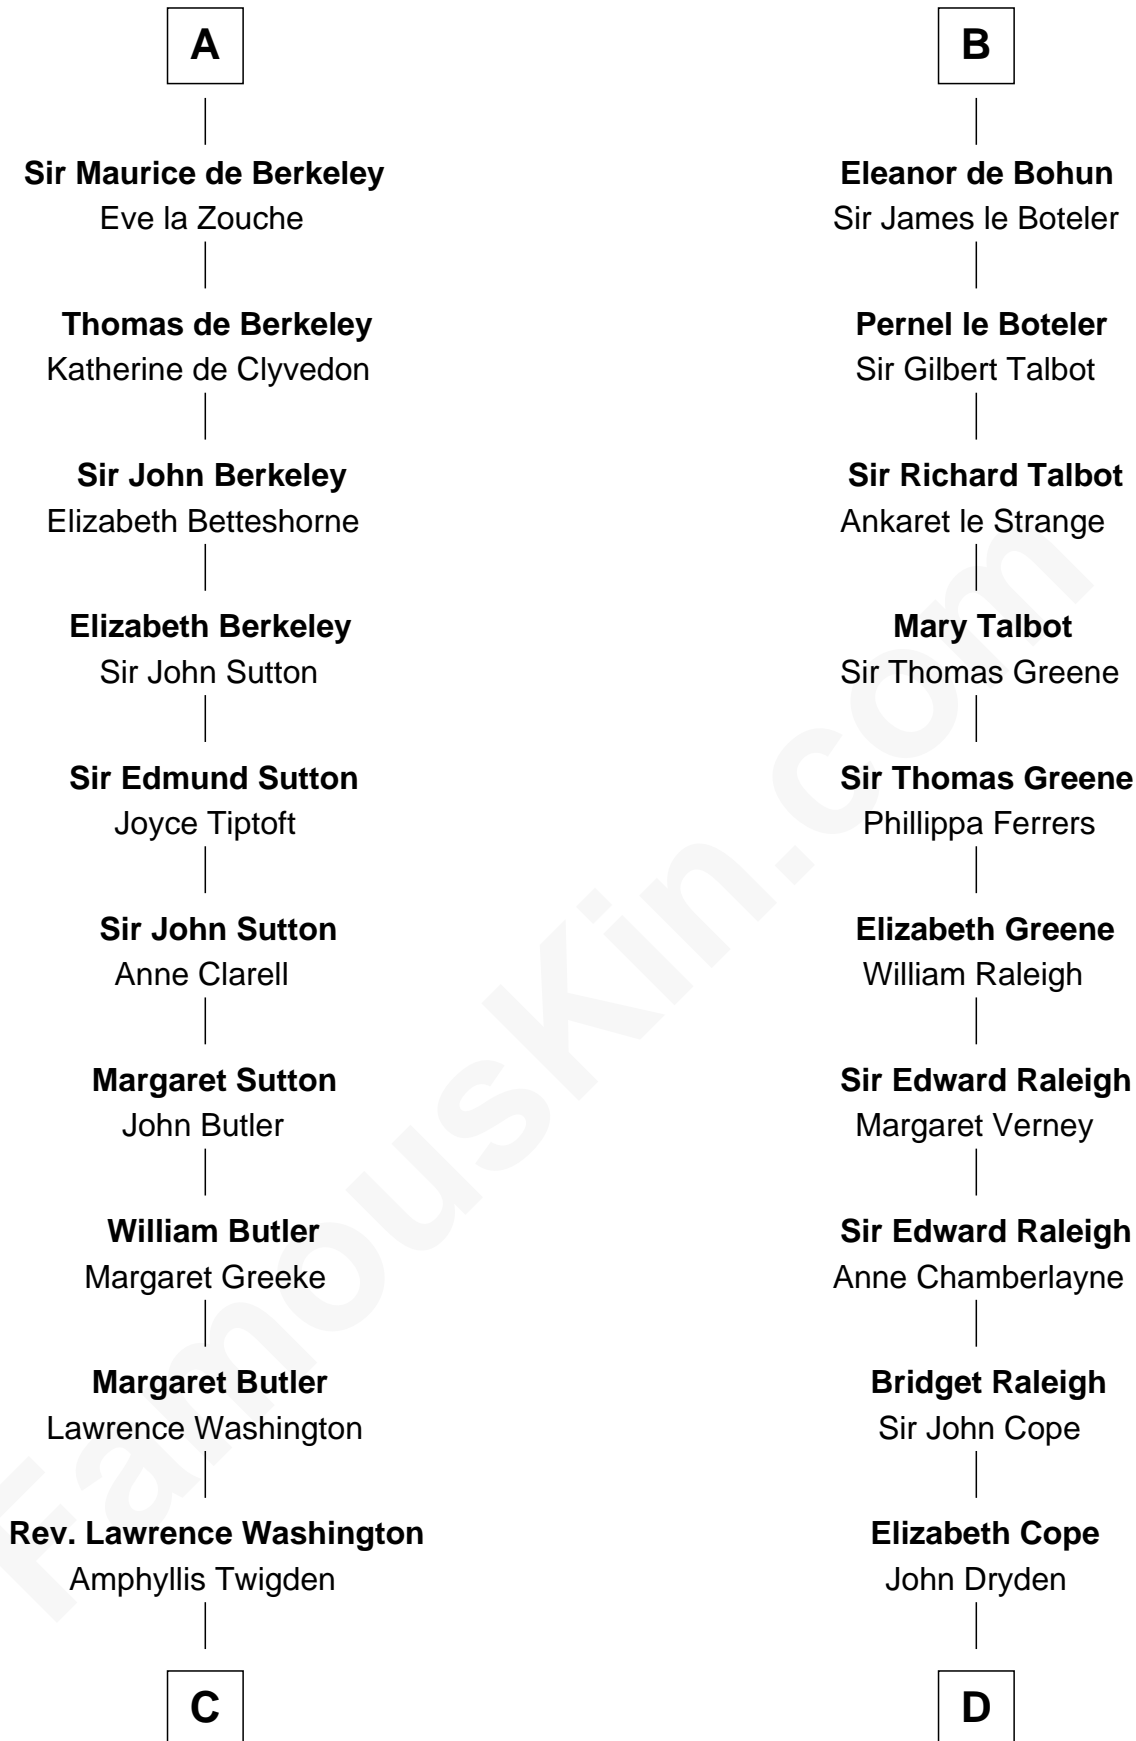

FamousKin.com

Relationship Chart of

George Washington

1st U.S. President

20th cousin of

Jonathan Swift

Author of *Gulliver's Travels*

C

John Washington

Anne Pope

Lawrence Washington

Mildred Warner

Augustine Washington

Mary Ball

George Washington

1st U.S. President