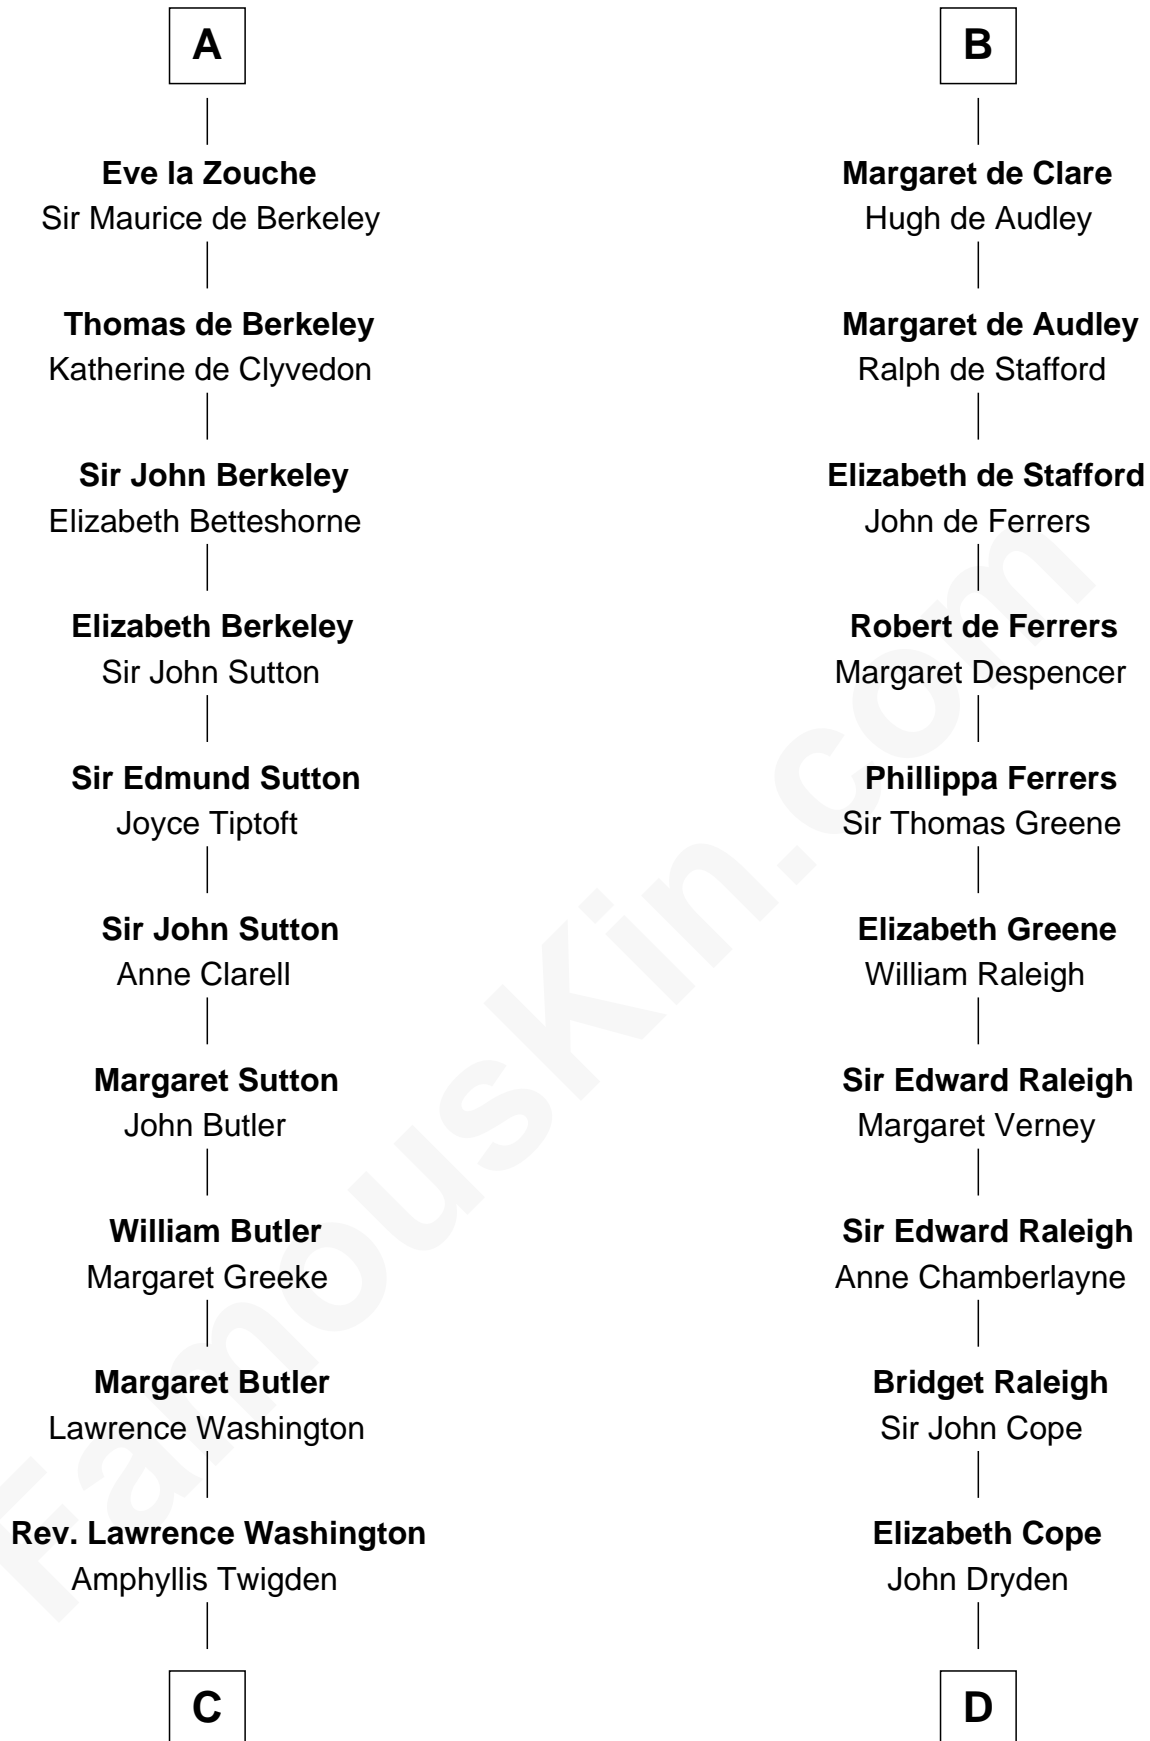

FamousKin.com Relationship Chart of

George Washington

1st U.S. President

20th cousin of

Jonathan Swift

Author of Gulliver's Travels

Gilla Comgaill O'Toole
Sadb Mael Morda O'Domnail

Muitchertach O'Toole
Cacht Inion Loigsig O'Morda

Mor O'Toole
Dermot MacMurrough

Aoife MacMurrough
Richard de Clare

Isabel de Clare
Sir William Marshal

Eva Marshal
William de Braiose

Eve de Braiose
Sir William de Cantilupe

Milicent de Cantilupe
Eudo la Zouche

A

Muitchertach O'Toole
Cacht Inion Loigsig O'Morda

Mor O'Toole
Dermot MacMurrough

Aoife MacMurrough
Richard de Clare

Isabel de Clare
Sir William Marshal

Isabel Marshal
Sir Gilbert de Clare

Sir Richard de Clare
Maud de Lacy

Sir Gilbert de Clare
Joan of Acre

B

C

John Washington

Anne Pope

Lawrence Washington

Mildred Warner

Augustine Washington