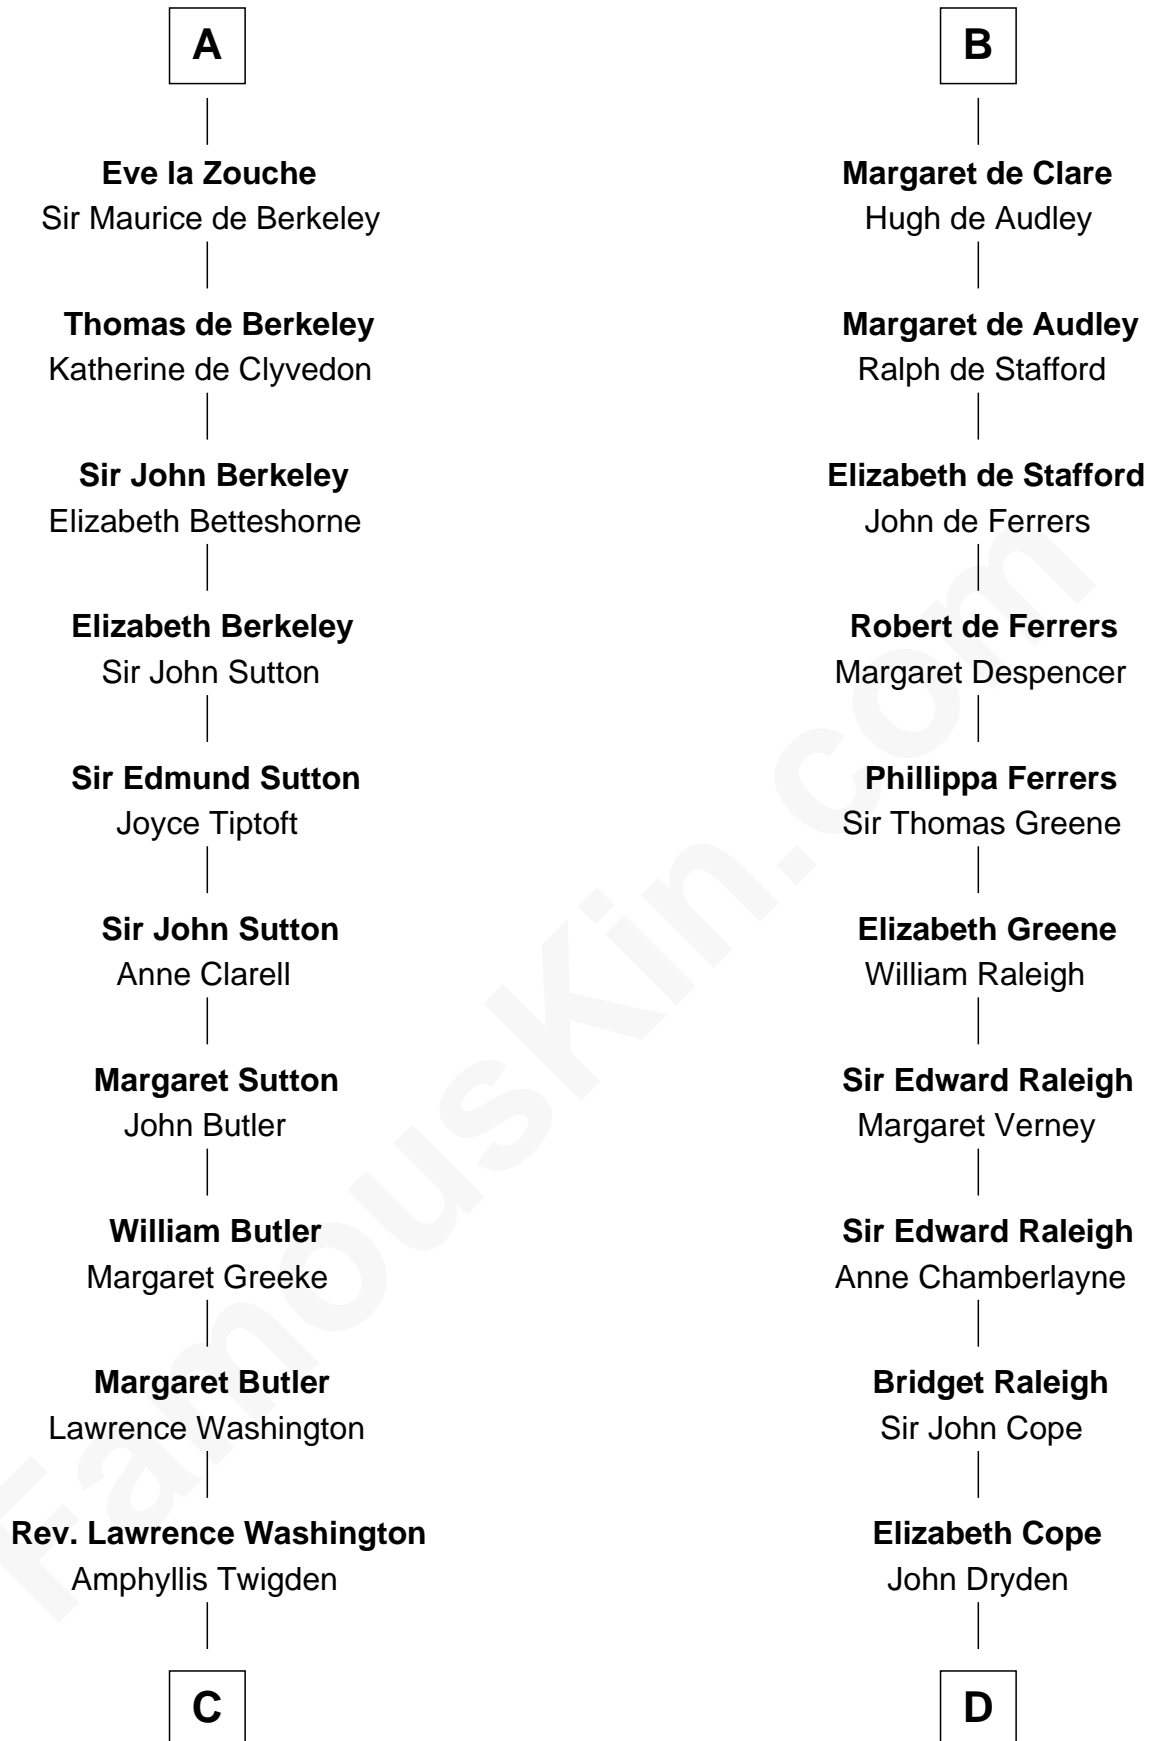

FamousKin.com

Relationship Chart of

George Washington

1st U.S. President

20th cousin of

Jonathan Swift

Author of *Gulliver's Travels*

C

John Washington

Anne Pope

Lawrence Washington

Mildred Warner

Augustine Washington

Mary Ball

George Washington

1st U.S. President