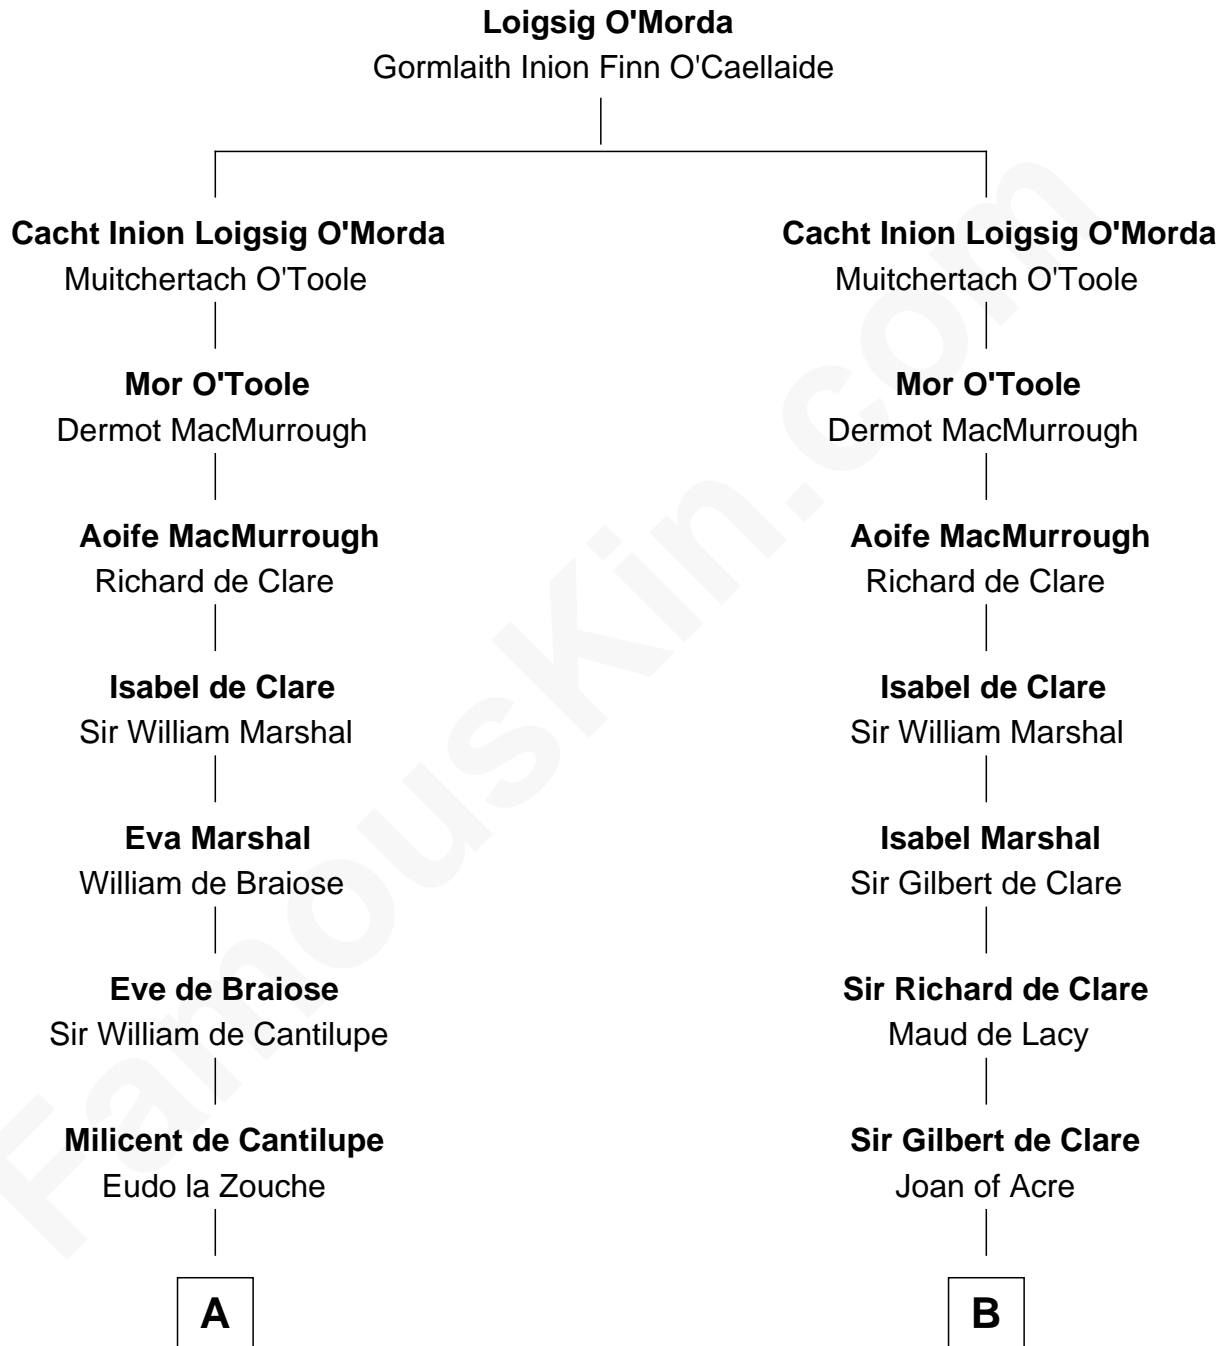

FamousKin.com

Relationship Chart of

George Washington

1st U.S. President

20th cousin of

Jonathan Swift

Author of *Gulliver's Travels*

C

John Washington

Anne Pope

Lawrence Washington

Mildred Warner

Augustine Washington

Mary Ball

George Washington

1st U.S. President