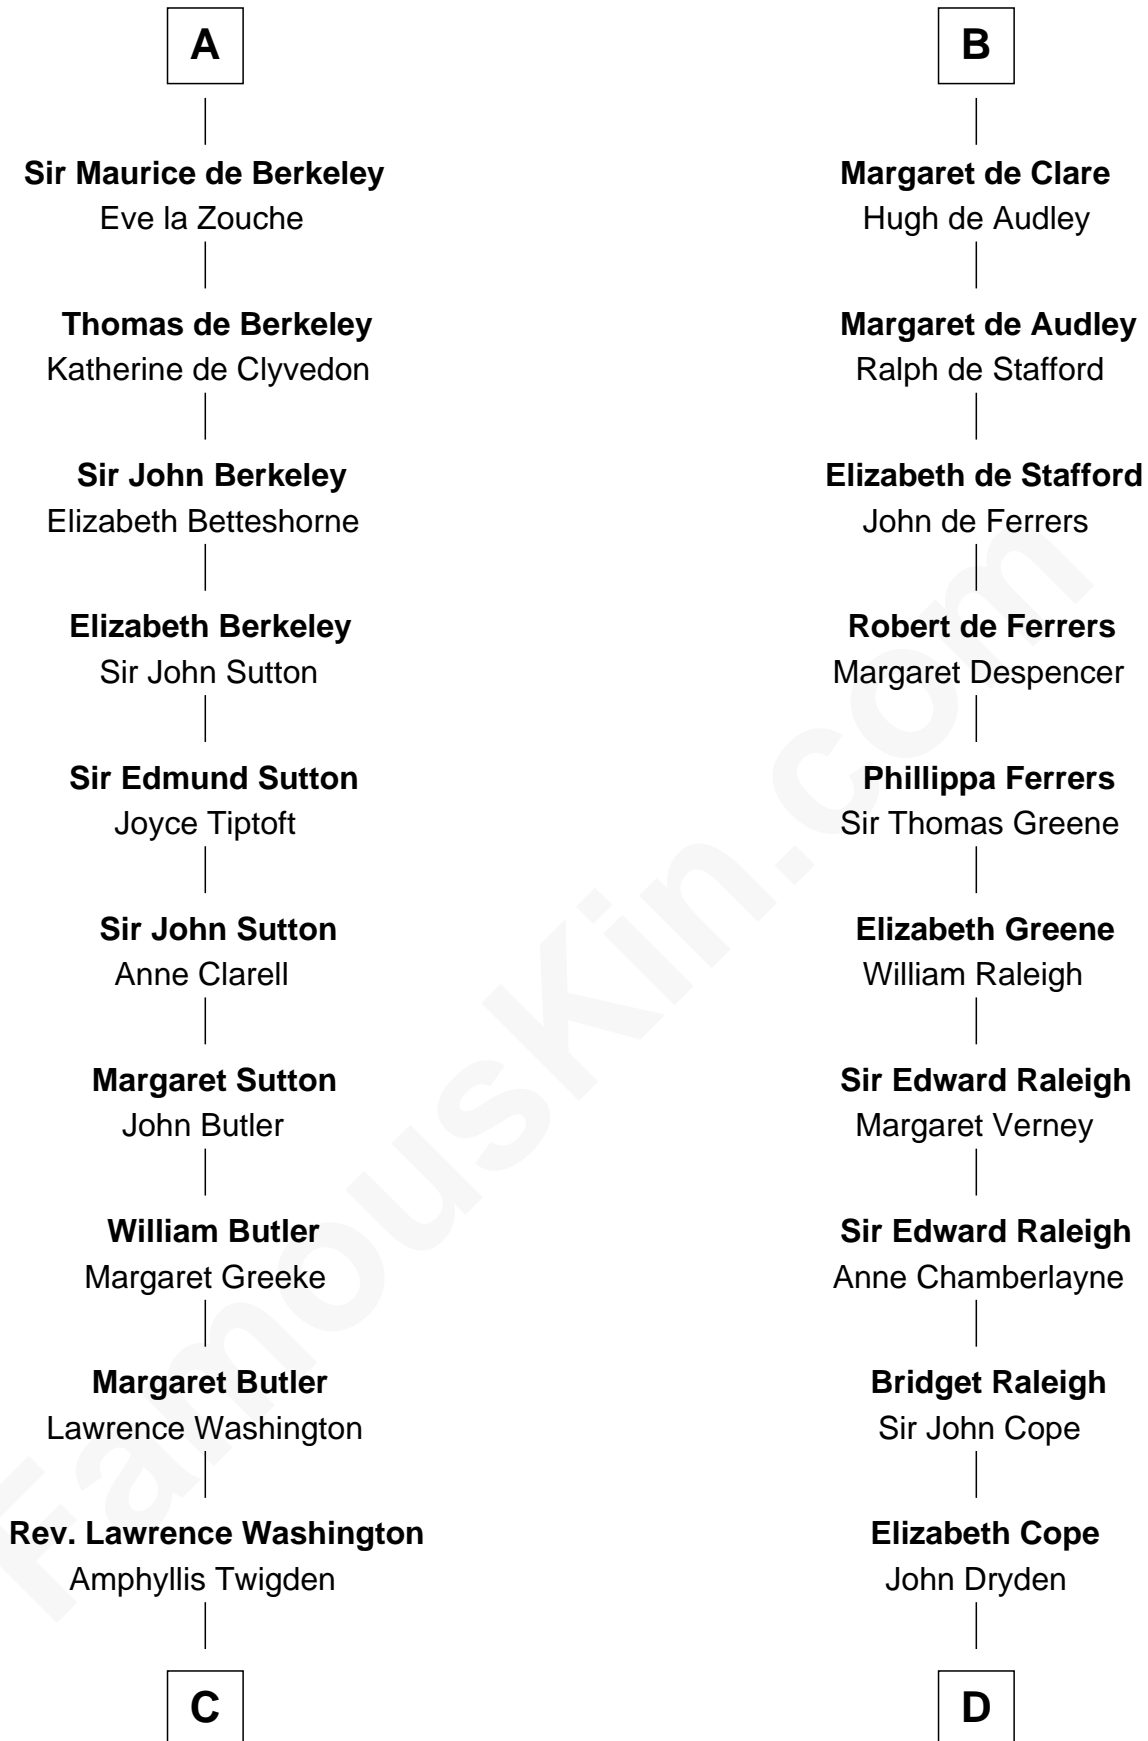

FamousKin.com Relationship Chart of

George Washington

1st U.S. President

20th cousin of

Jonathan Swift

Author of Gulliver's Travels

C

John Washington

Anne Pope

Lawrence Washington

Mildred Warner

Augustine Washington

Mary Ball

George Washington

1st U.S. President

D