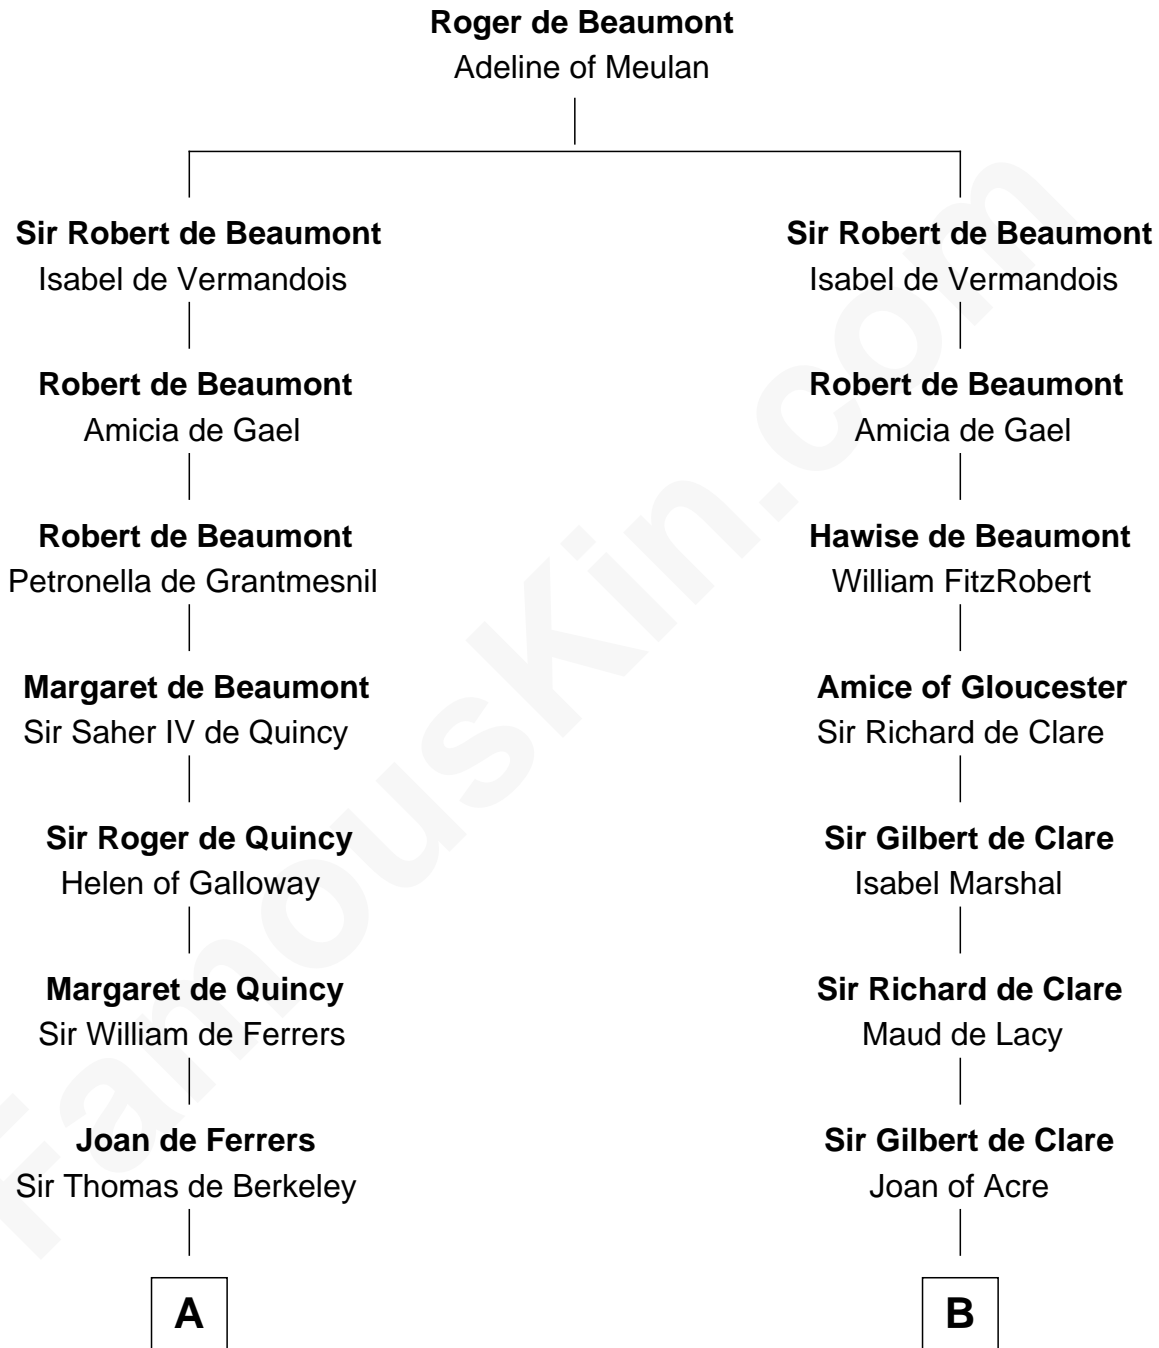

FamousKin.com Relationship Chart of

George Washington

1st U.S. President

20th cousin of

Jonathan Swift

Author of Gulliver's Travels

C

John Washington

Anne Pope

Lawrence Washington

Mildred Warner

Augustine Washington

Mary Ball

George Washington

1st U.S. President

D