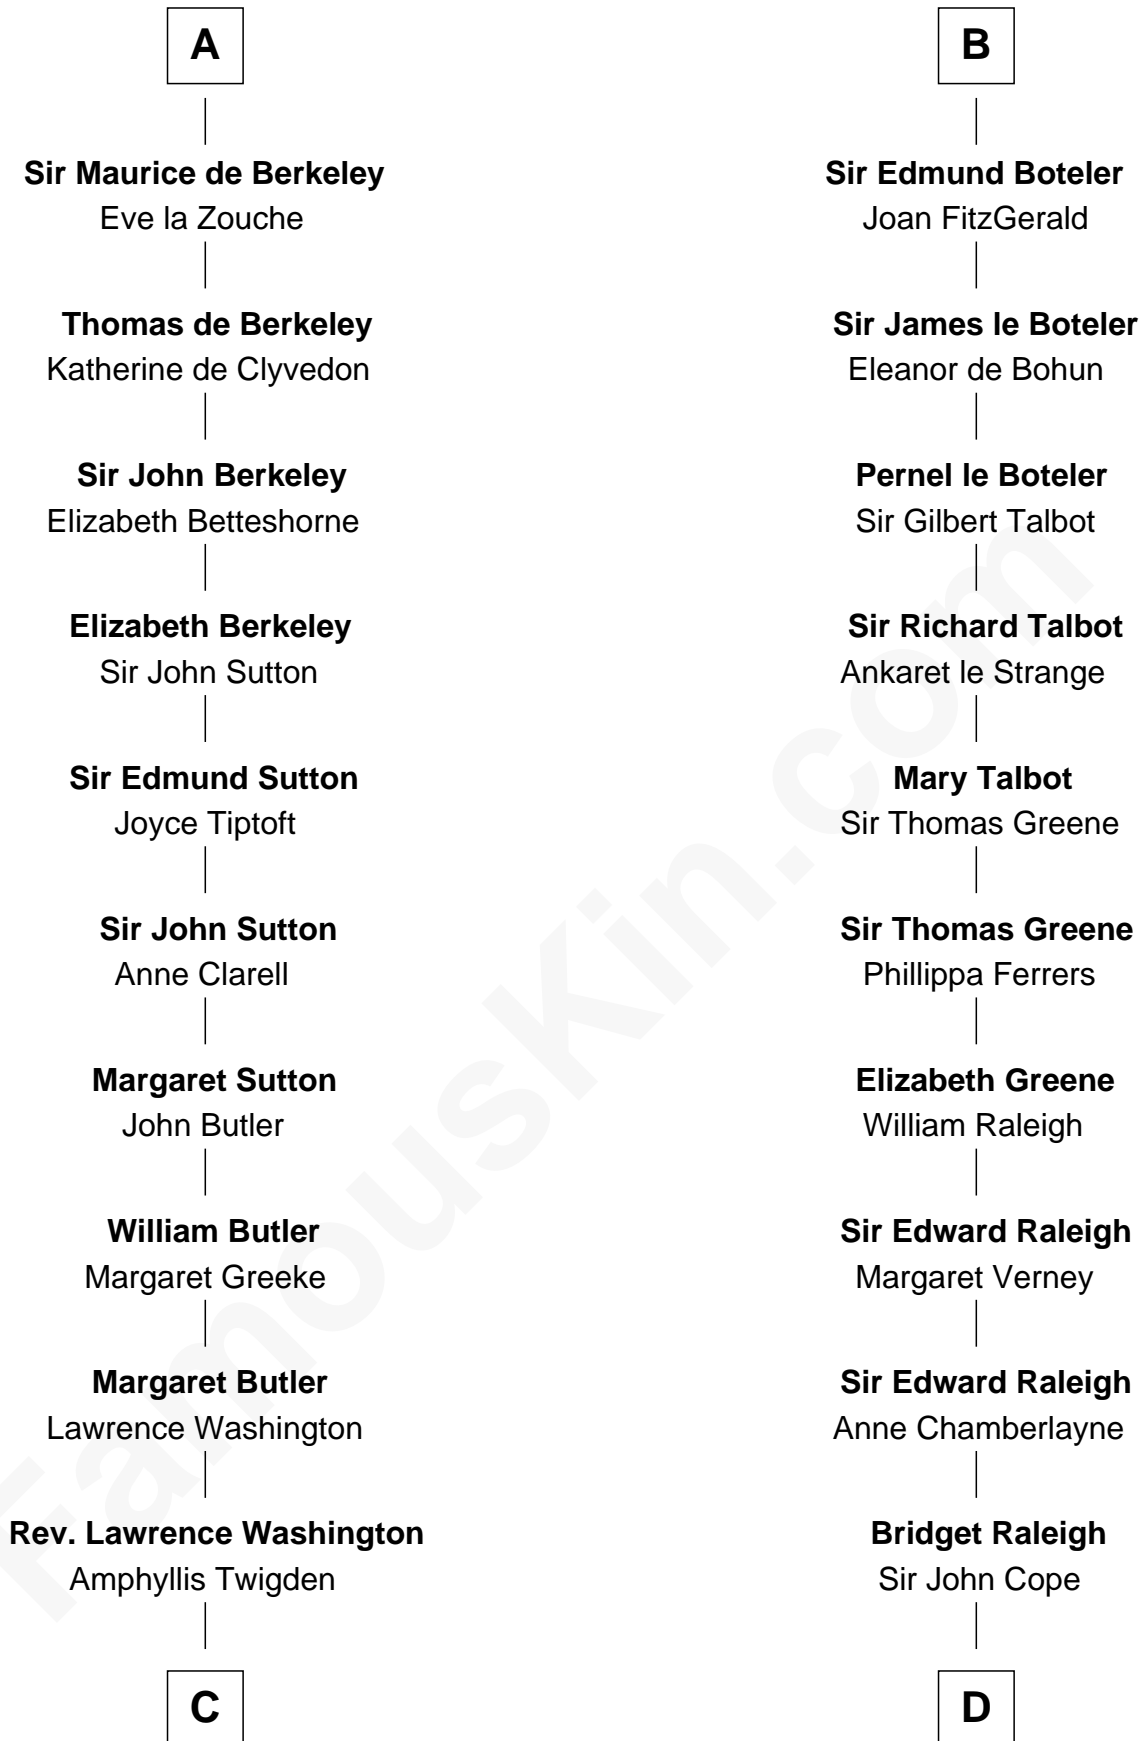

**FamousKin.com**  
**Relationship Chart of**  
**George Washington**  
*1st U.S. President*

20th cousin 1 time removed of

**Jonathan Swift**  
*Author of Gulliver's Travels*

**Richard Goz**

-----

**C**

**John Washington**

Anne Pope

**Lawrence Washington**

Mildred Warner

**Augustine Washington**

Mary Ball

**George Washington**

*1st U.S. President*

**D**