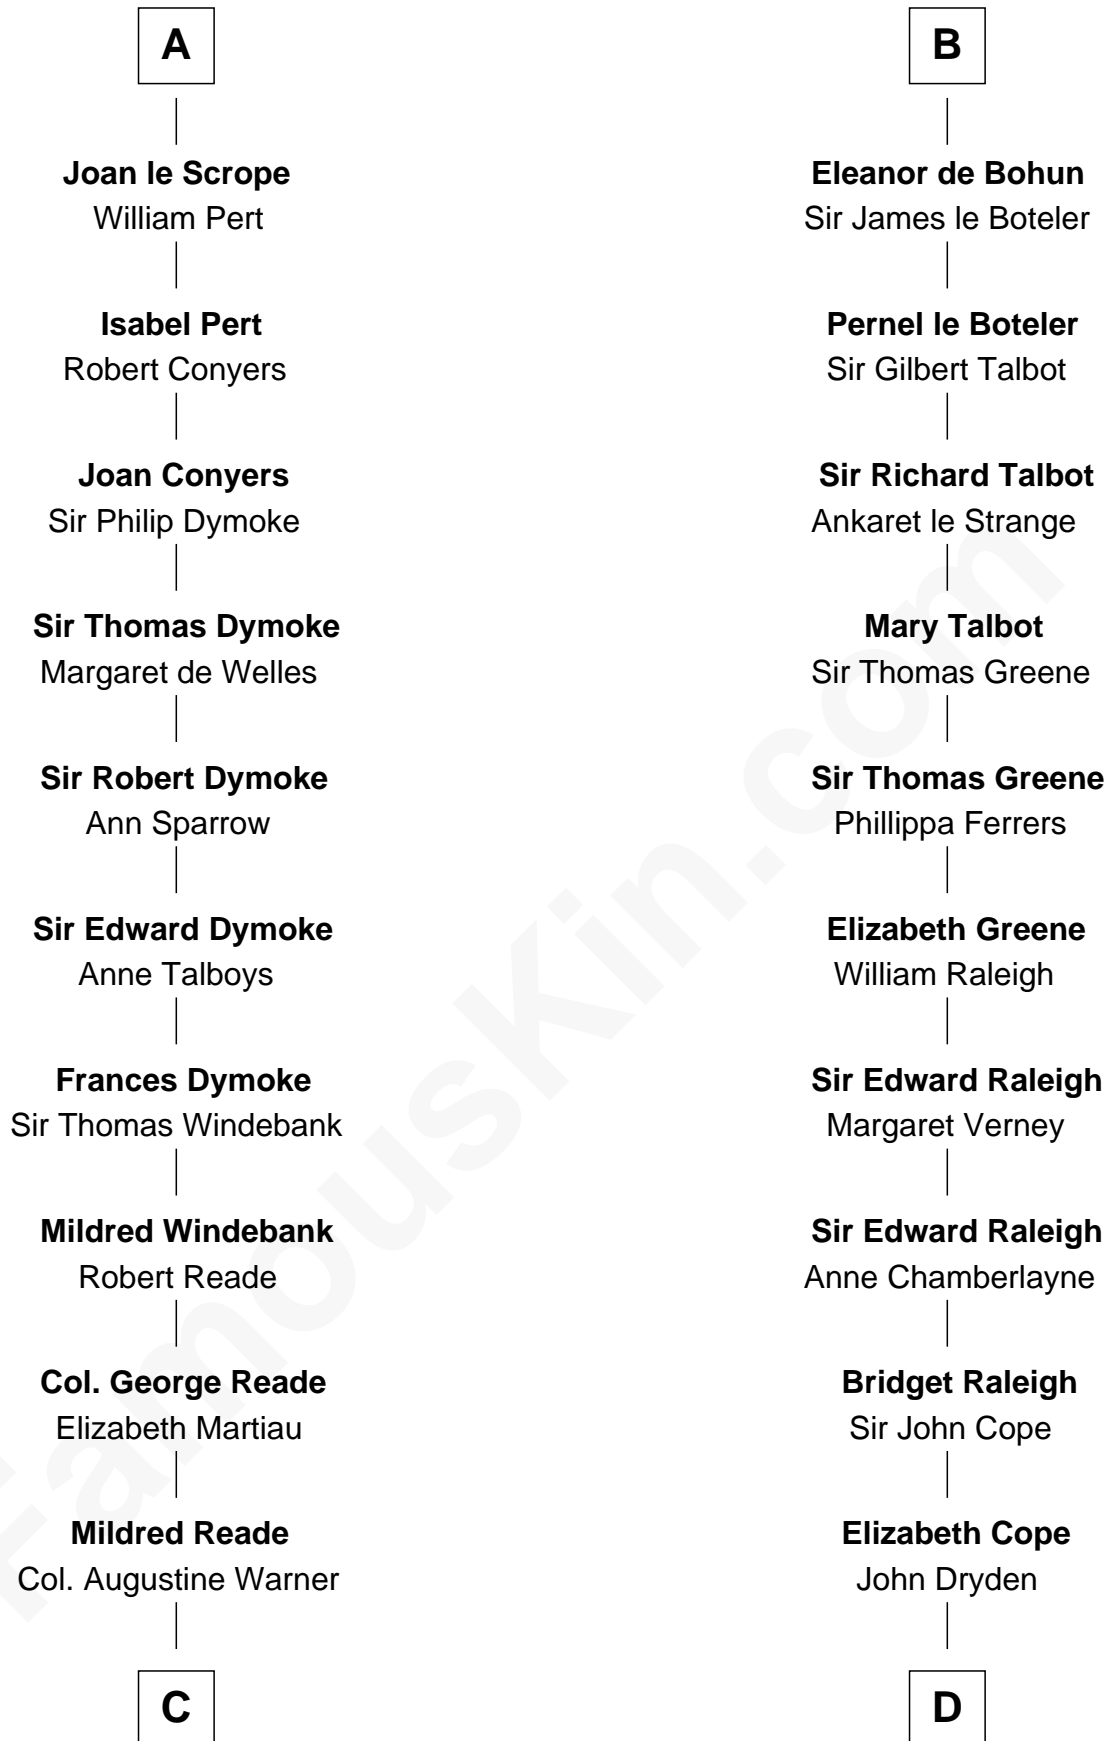

FamousKin.com
Relationship Chart of
George Washington
1st U.S. President

19th cousin 1 time removed of
Jonathan Swift
Author of Gulliver's Travels

David I, King of Scotland
Maud of Northumberland

C

Mildred Warner
Lawrence Washington

Augustine Washington
Mary Ball

George Washington
1st U.S. President

D

Nicholas Dryden
Mary Emyley

Elizabeth Dryden
Rev. Thomas Swift

Jonathan Swift
Abigail Erick

Jonathan Swift
Author of Gulliver's Travels

FamousKin.com