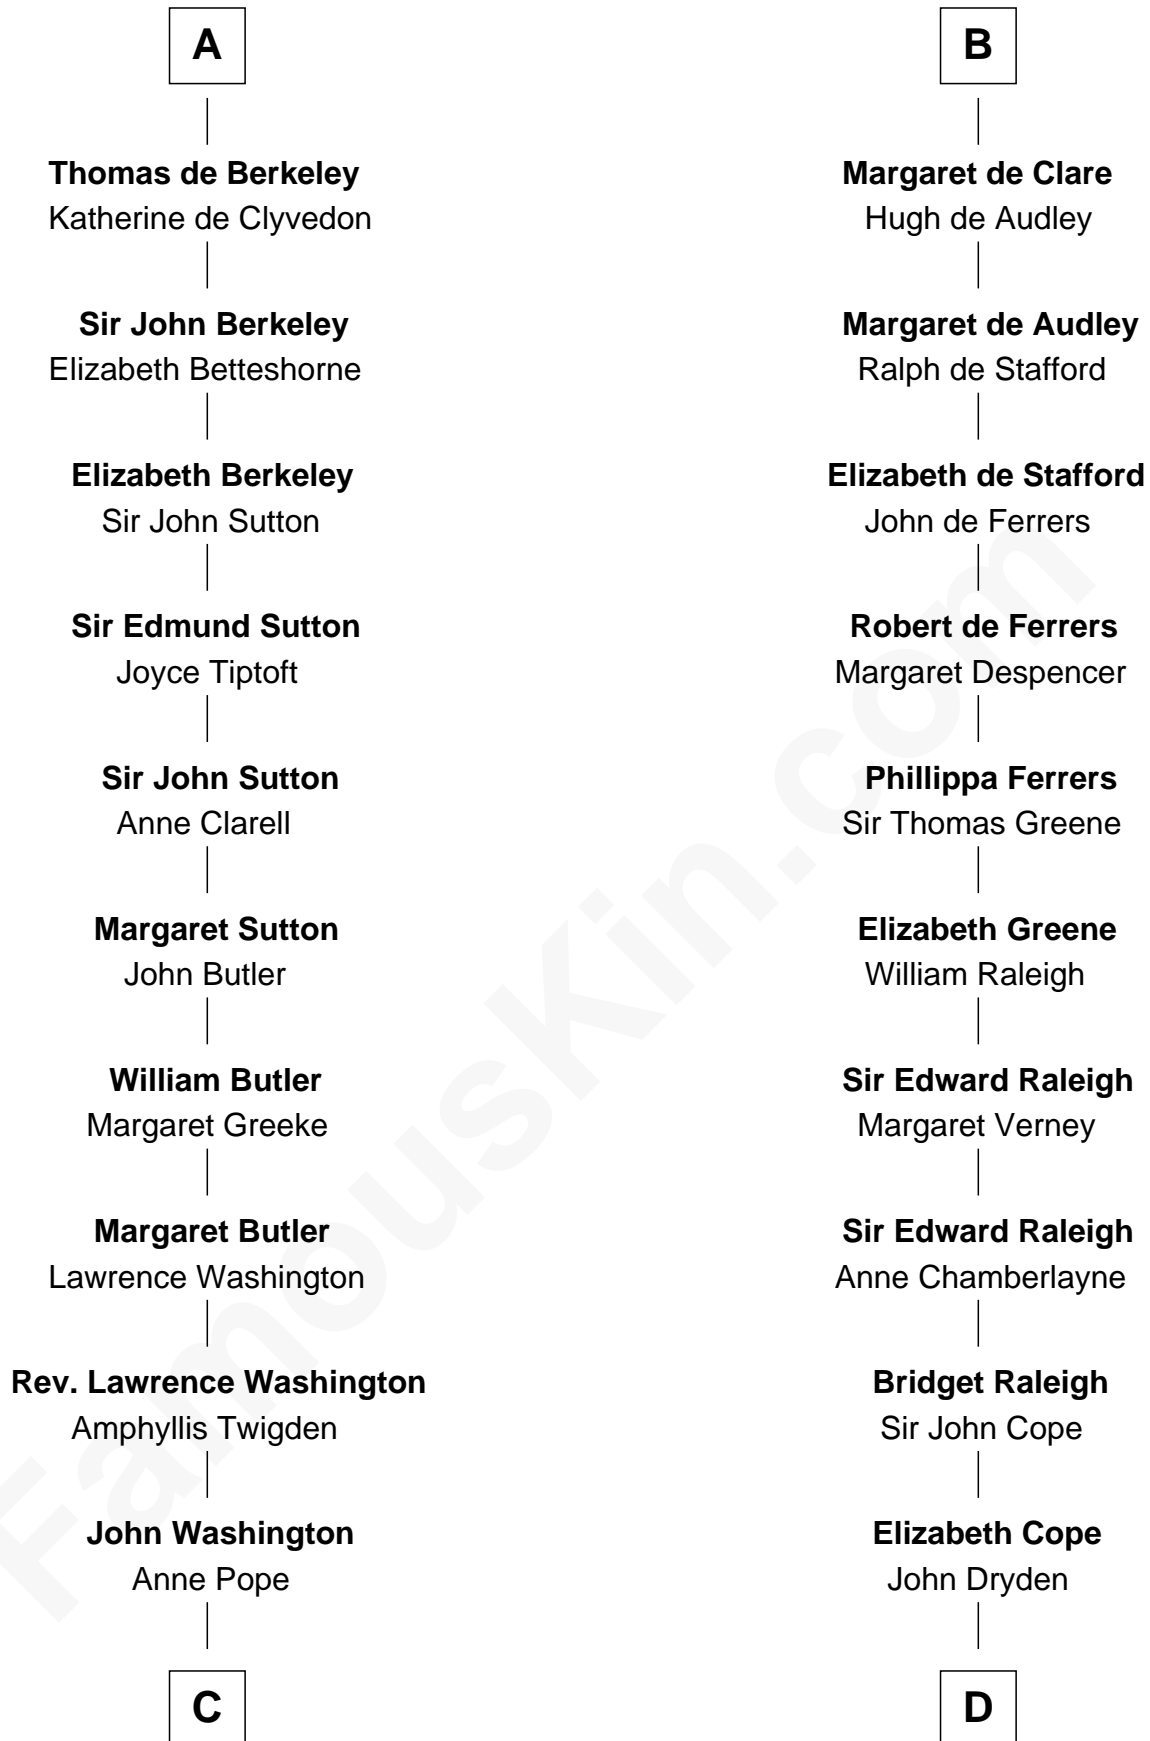

FamousKin.com
Relationship Chart of
George Washington
1st U.S. President

19th cousin 1 time removed of

Jonathan Swift
Author of Gulliver's Travels

C

Lawrence Washington

Mildred Warner

Augustine Washington

Mary Ball

George Washington

1st U.S. President

D

Nicholas Dryden

Mary Emyley

Elizabeth Dryden

Rev. Thomas Swift

Jonathan Swift