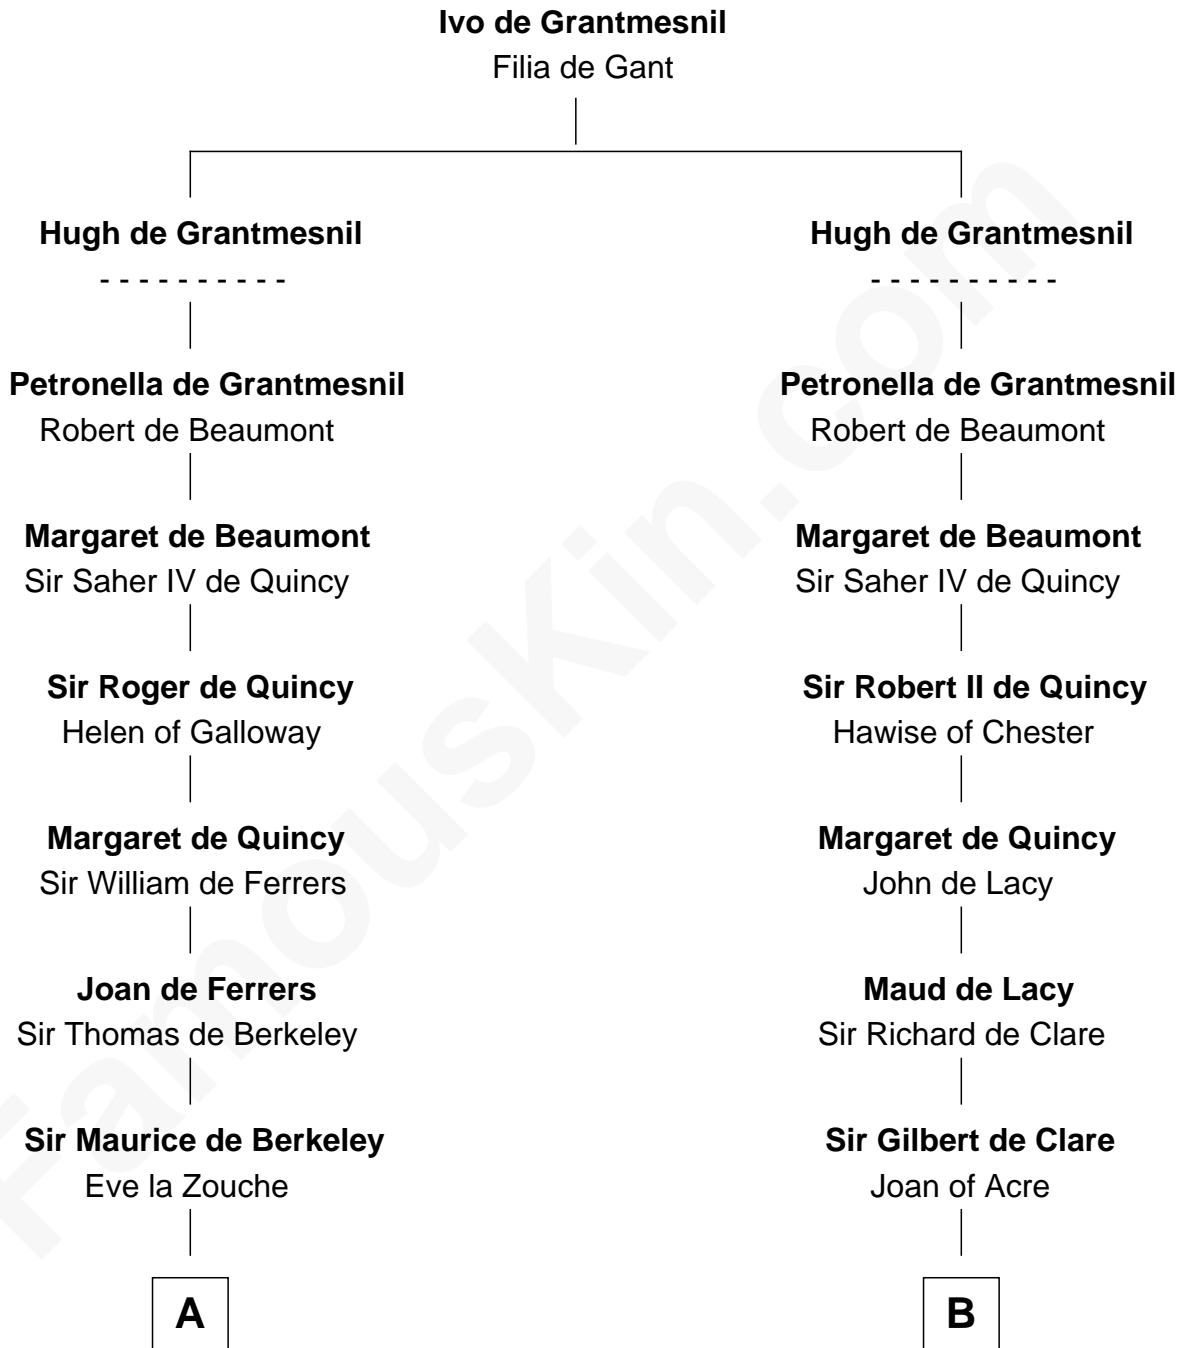

FamousKin.com
Relationship Chart of
George Washington
1st U.S. President

19th cousin 1 time removed of

Jonathan Swift
Author of Gulliver's Travels

C

Lawrence Washington

Mildred Warner

Augustine Washington

Mary Ball

George Washington

1st U.S. President

D

Nicholas Dryden

Mary Emyley

Elizabeth Dryden

Rev. Thomas Swift

Jonathan Swift

Abigail Erick

Jonathan Swift

Author of Gulliver's Travels

FamousKin.com