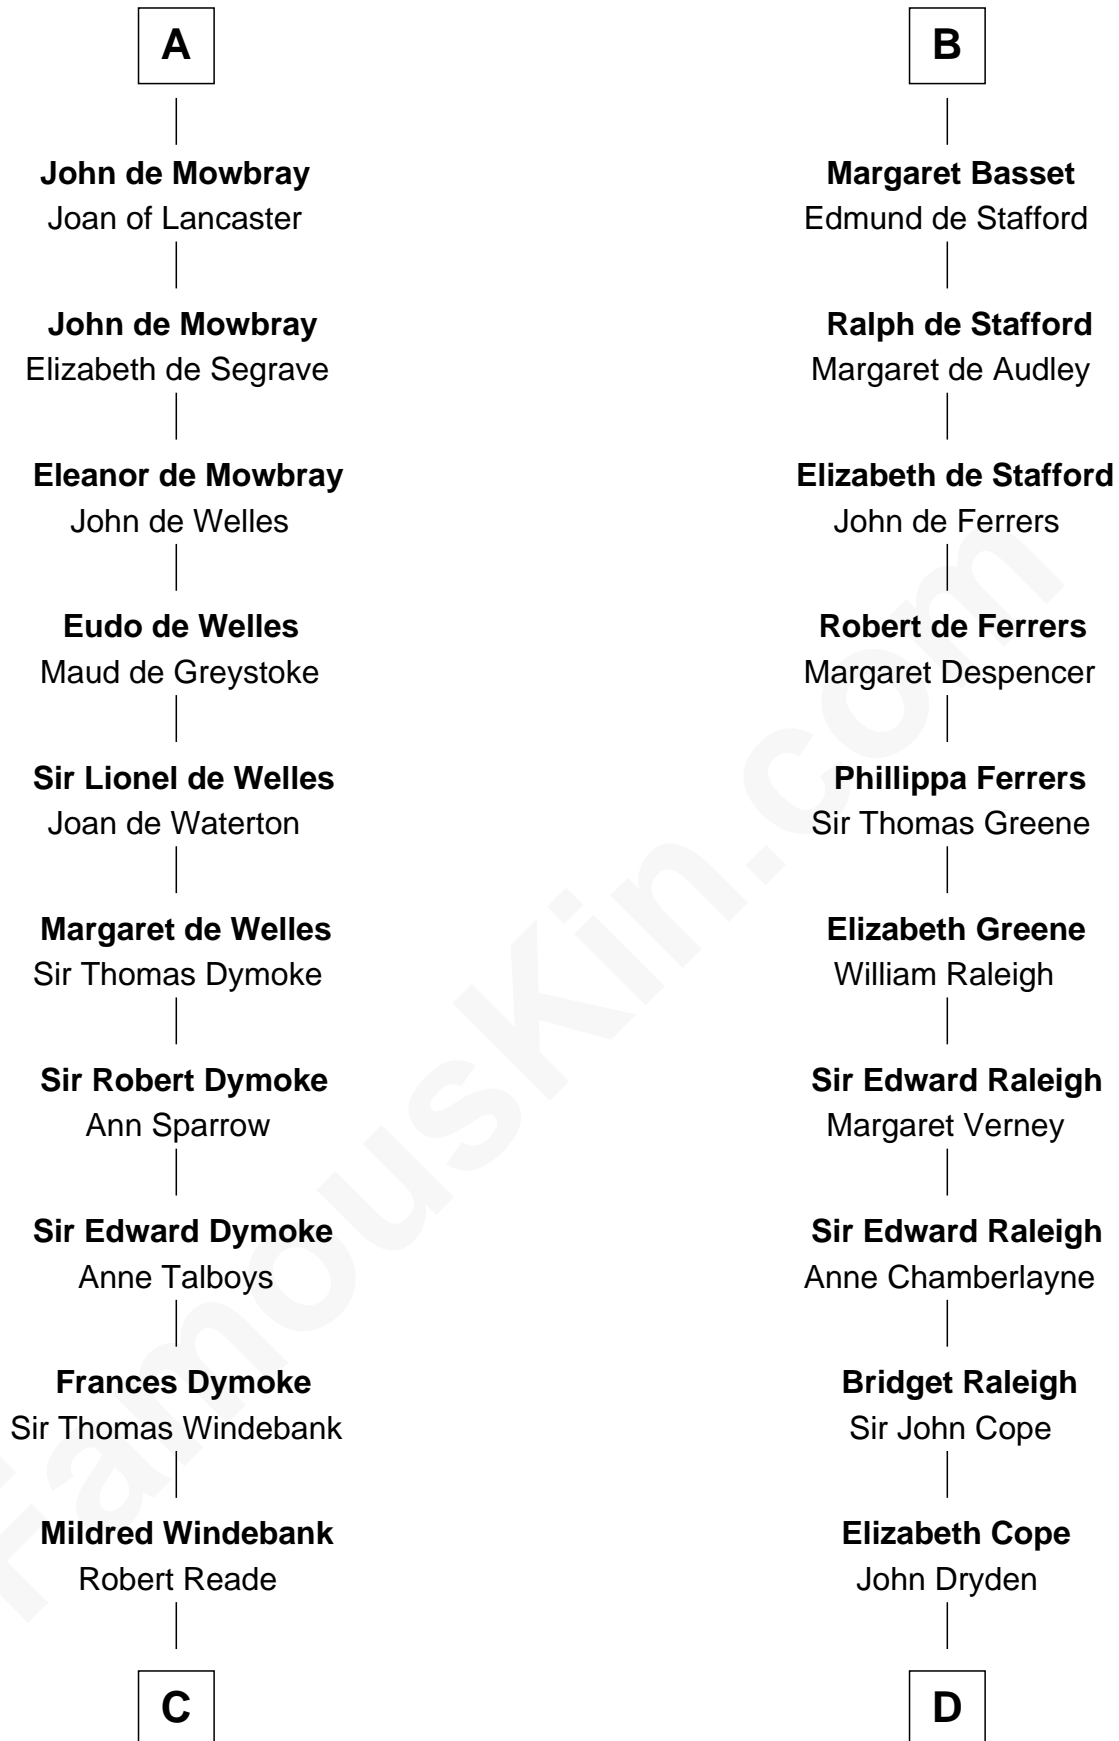

FamousKin.com
Relationship Chart of
George Washington
1st U.S. President

20th cousin 1 time removed of

Jonathan Swift
Author of Gulliver's Travels

C

Col. George Reade

Elizabeth Martiau

Mildred Reade

Col. Augustine Warner

Mildred Warner

Lawrence Washington

Augustine Washington

Mary Ball

George Washington

1st U.S. President

D

Nicholas Dryden