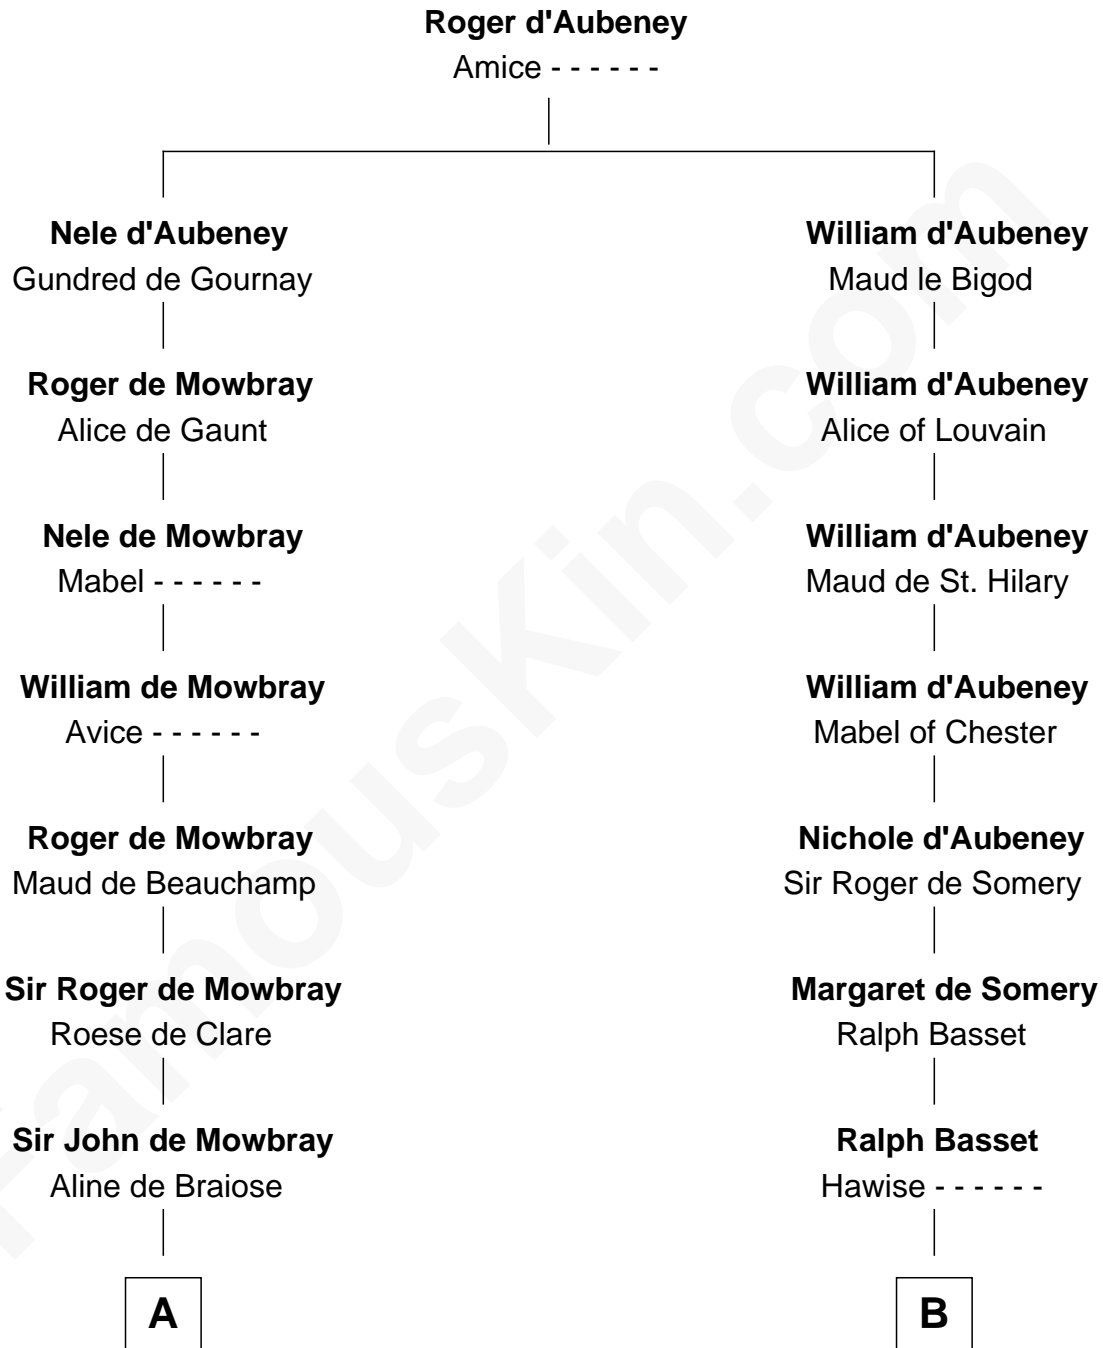

FamousKin.com
Relationship Chart of
George Washington
1st U.S. President

20th cousin 1 time removed of

Jonathan Swift
Author of Gulliver's Travels

C

Col. George Reade

Elizabeth Martiau

Mildred Reade

Col. Augustine Warner

Mildred Warner

Lawrence Washington

Augustine Washington

Mary Ball

George Washington

1st U.S. President

D

Nicholas Dryden