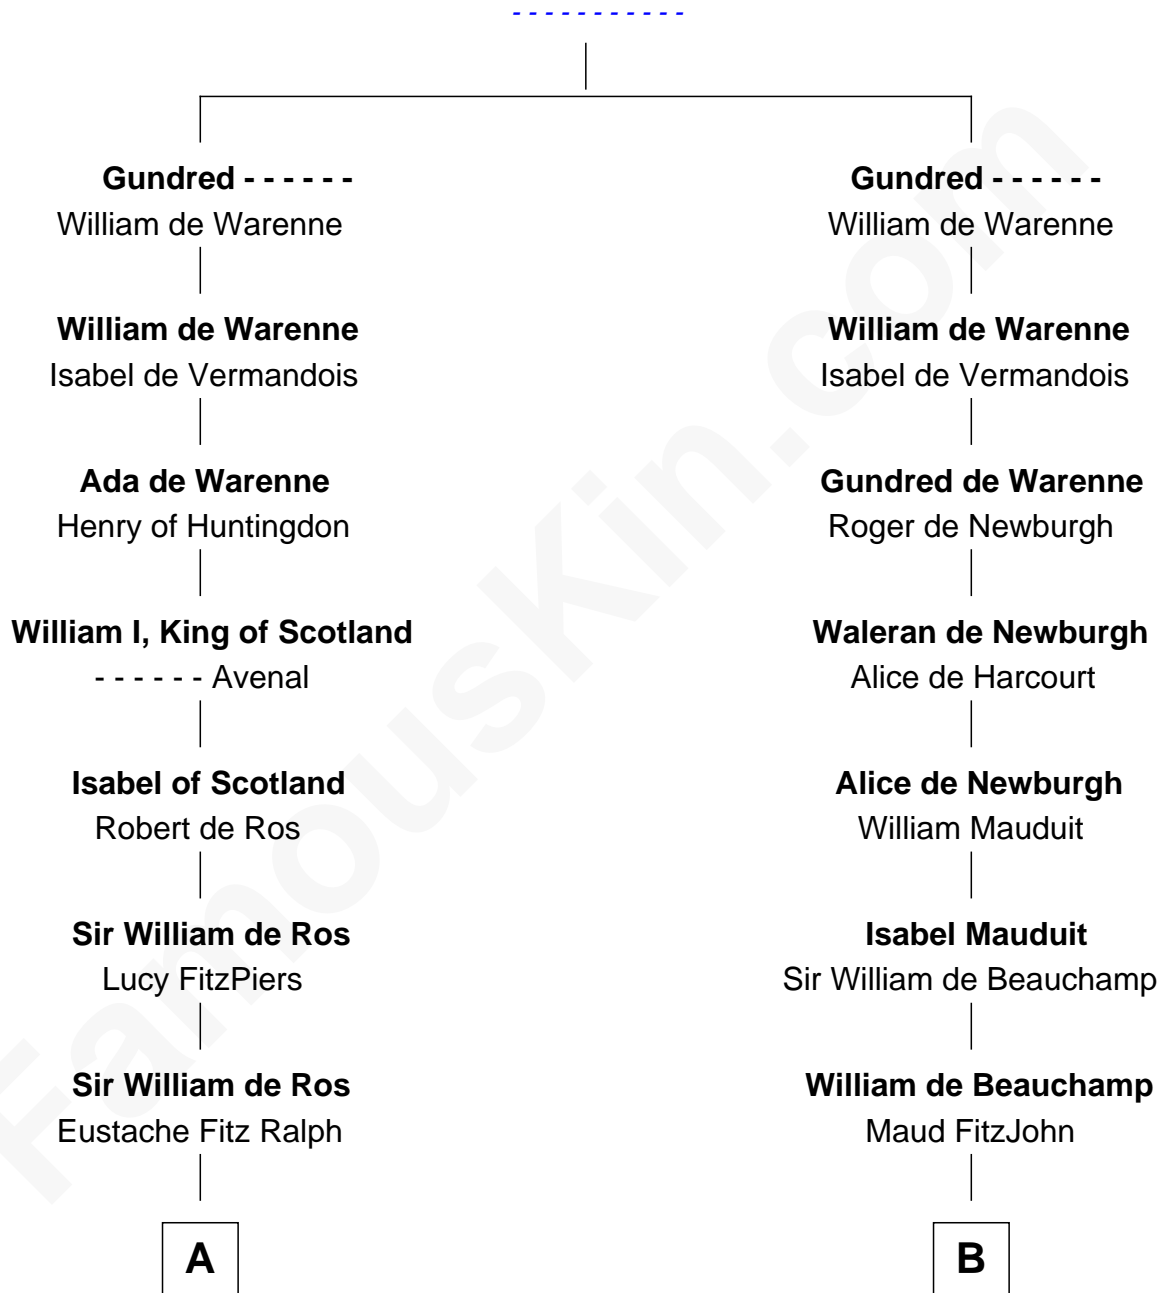

# FamousKin.com Relationship Chart of

**George Washington**

*1st U.S. President*

21st cousin of

**Jonathan Swift**

*Author of Gulliver's Travels*

**Gherbod the Fleming**

**C**

**Col. George Reade**

Elizabeth Martiau

**Mildred Reade**

Col. Augustine Warner

**Mildred Warner**

Lawrence Washington

**Augustine Washington**

Mary Ball