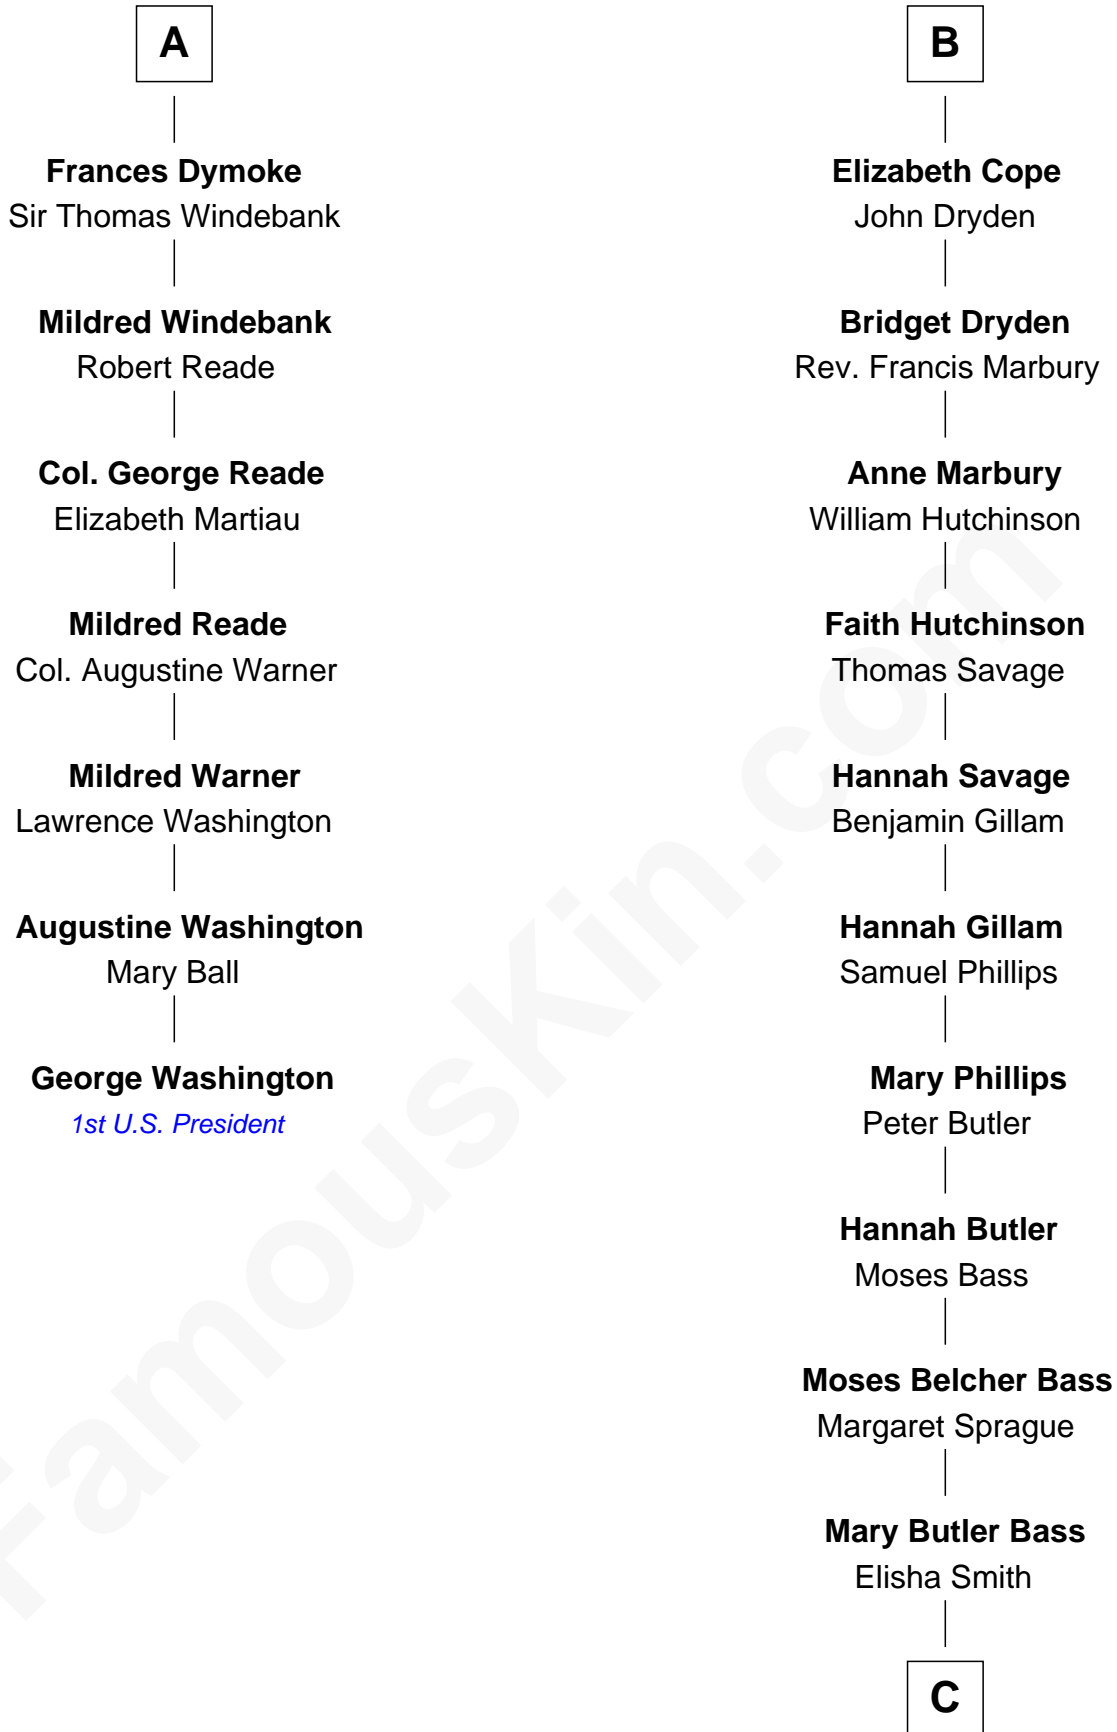

FamousKin.com

Relationship Chart of

George Washington

1st U.S. President

13th cousin 7 times removed of

Erskine Childers

4th President of Ireland

C

Cordelia Miller Smith
William Robert Pearmain

Margaret Cushing Pearmain
Dr. Hamilton Osgood

Mary Alden Osgood
Erskine Childers

Erskine Childers
4th President of Ireland

FamousKin.com