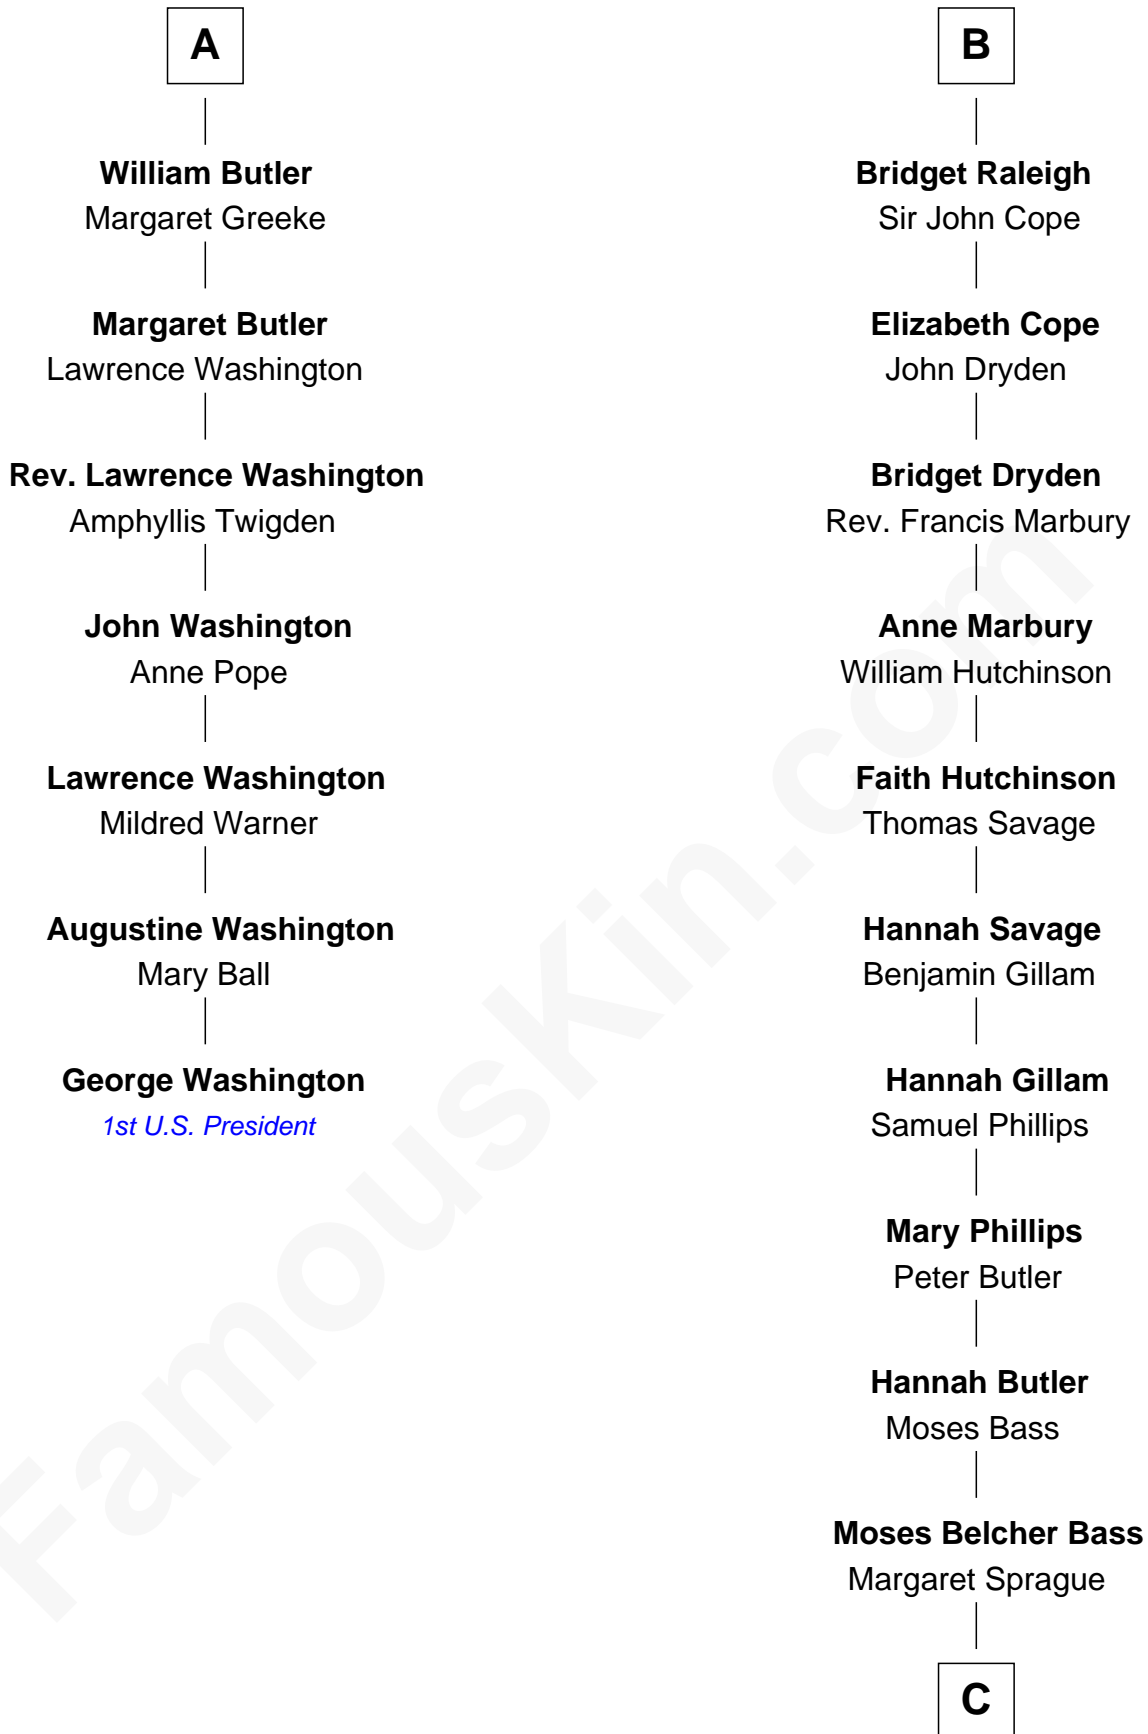

FamousKin.com
Relationship Chart of
George Washington
1st U.S. President

13th cousin 8 times removed of
Erskine Childers
4th President of Ireland

C

Mary Butler Bass

Elisha Smith

Cordelia Miller Smith

William Robert Pearmain

Margaret Cushing Pearmain

Dr. Hamilton Osgood

Mary Alden Osgood

Erskine Childers

Erskine Childers

4th President of Ireland

FamousKin.com