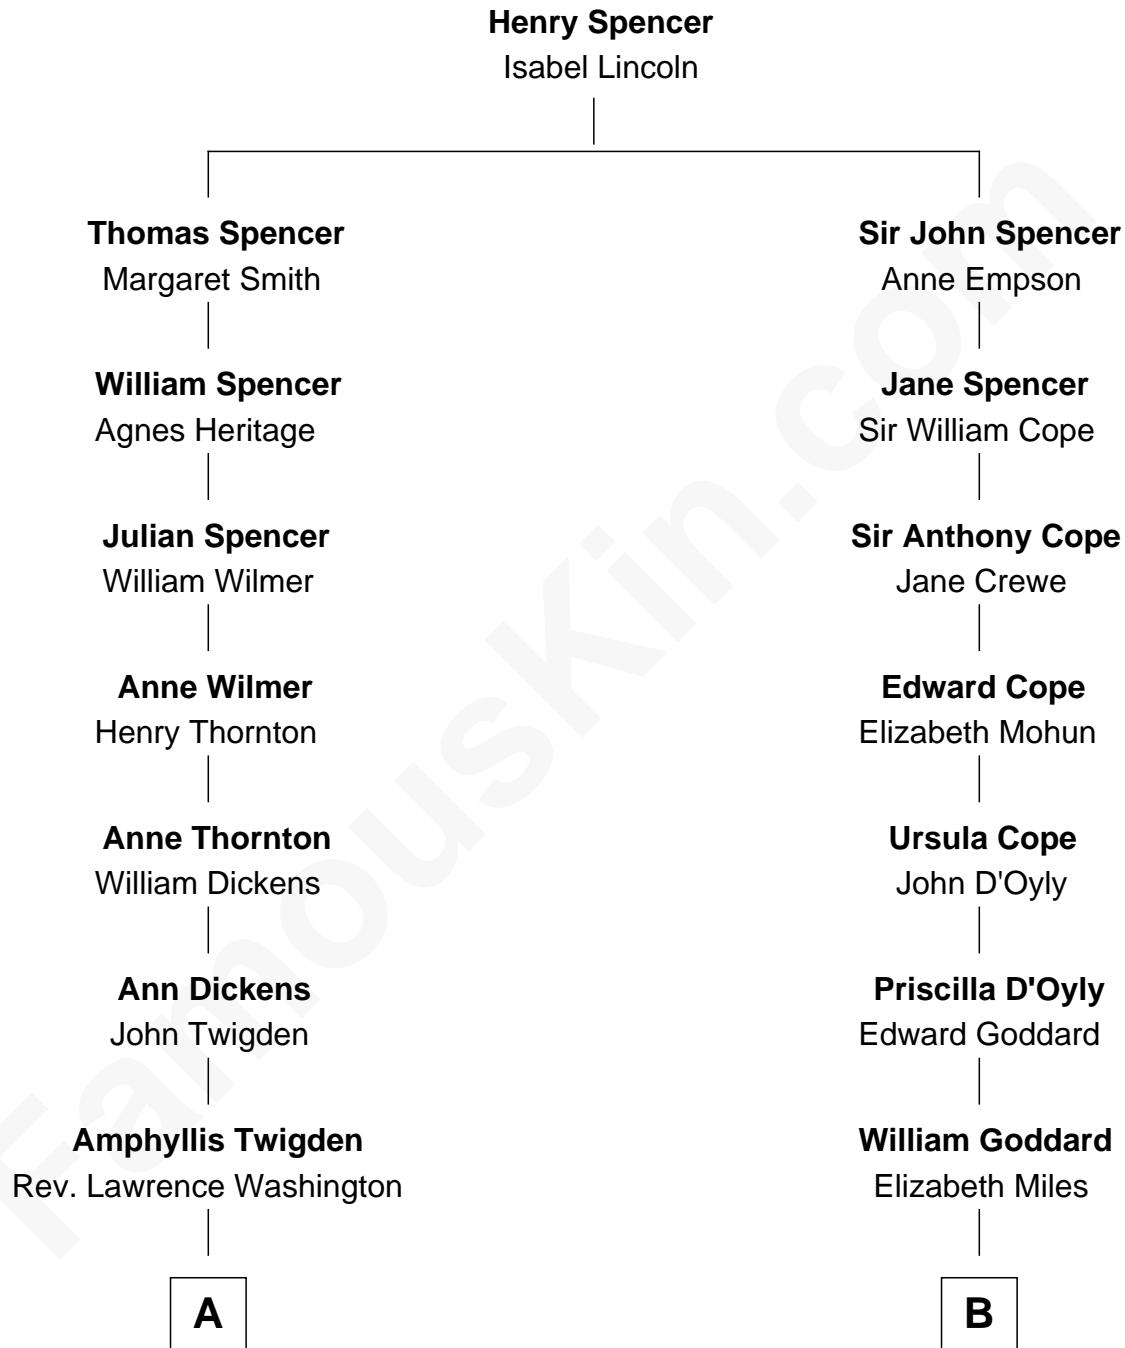

**FamousKin.com**  
**Relationship Chart of**  
**George Washington**  
*1st U.S. President*

**10th cousin 2 times removed of**  
**Julius Sterling Morton**  
*Founder of Arbor Day*

**A**

**John Washington**

Anne Pope

**Lawrence Washington**

Mildred Warner

**Augustine Washington**

Mary Ball

**George Washington**

*1st U.S. President*

**B**

**Edward Goddard**

Susannah Stone

**Ebenezer Goddard**

Sibil Brigham

**Sophia Goddard**

Abner Morton

**Abner Morton**

Sarah French