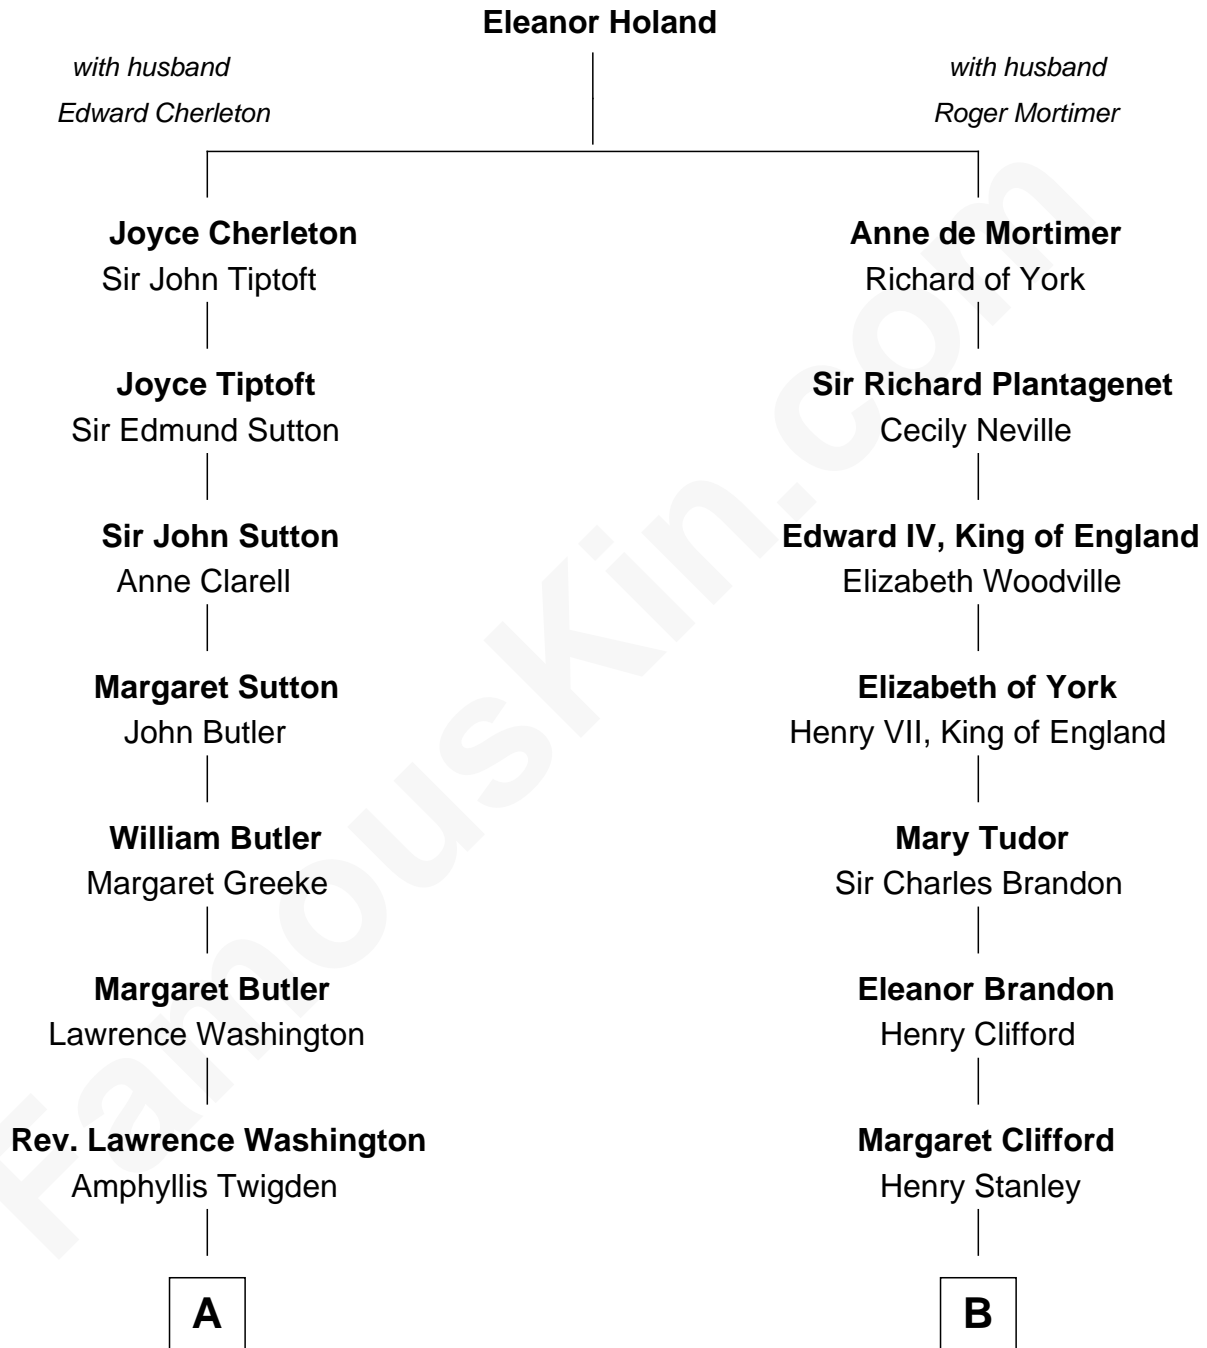

FamousKin.com

Relationship Chart of

George Washington

1st U.S. President

10th cousin 9 times removed of

Hugh Grant
Movie Actor

C

Margaret Isobel Randolph