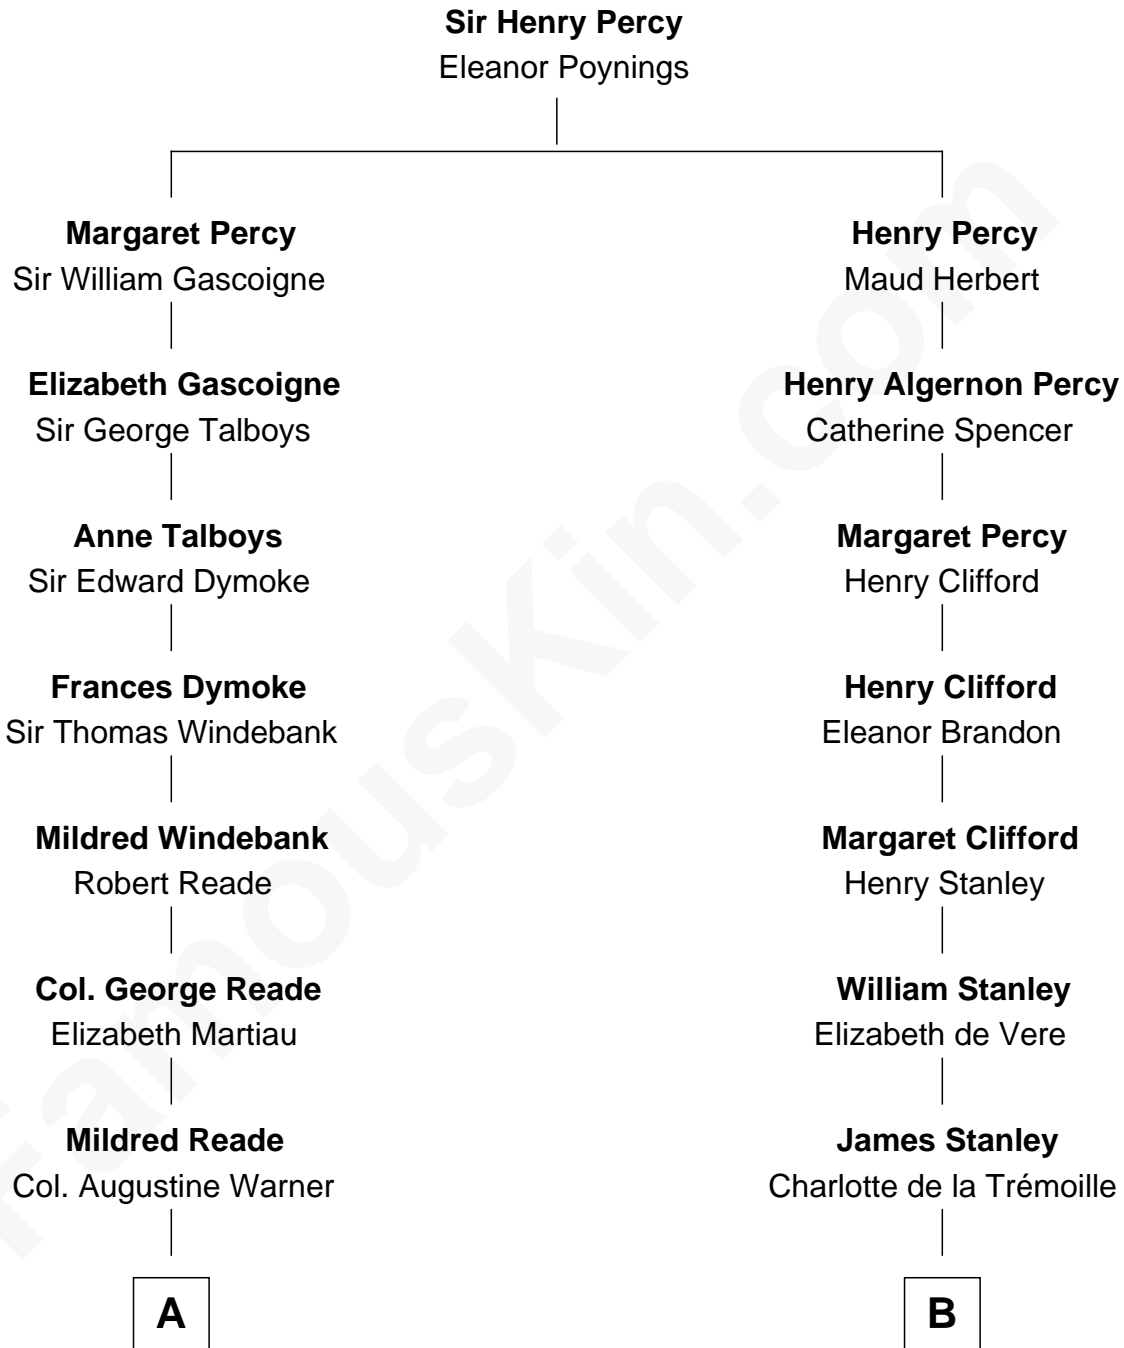

FamousKin.com
Relationship Chart of
George Washington
1st U.S. President

9th cousin 8 times removed of
Hugh Grant
Movie Actor

A

Mildred Warner
Lawrence Washington

Augustine Washington
Mary Ball

George Washington
1st U.S. President

B

Amelia Sophia Stanley
John Murray

William Murray
Margaret Nairne

Margaret Murray
William Drummond

Robert Drummond
Winifred Thompson

Henry Roger Drummond
Susannah Wells

Catherine Elizabeth Drummond
George Randolph