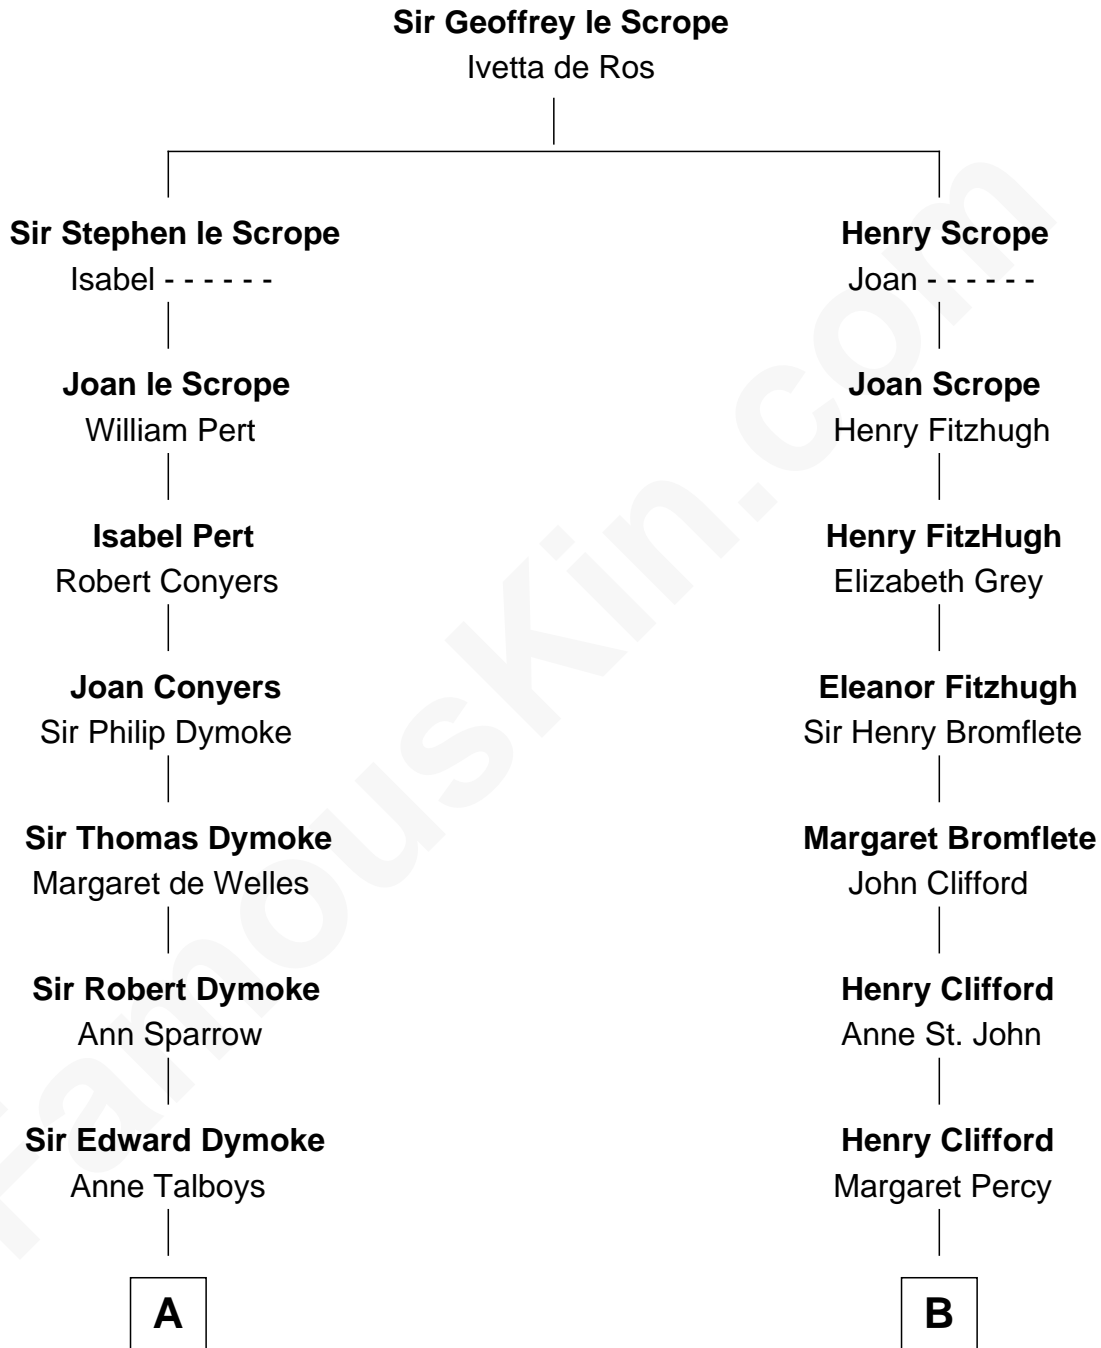

FamousKin.com
Relationship Chart of
George Washington
1st U.S. President

13th cousin 8 times removed of

Hugh Grant
Movie Actor

C

—
Cyril Randolph

Frances Selina Hervey

—
Felton George Randolph

Emily Margaret Nepean

—
Margaret Isobel Randolph

John Cassilis MacLean

—
Fynvola Susan MacLean

James Murray Grant

—
Hugh Grant

Movie Actor

FamousKin.com