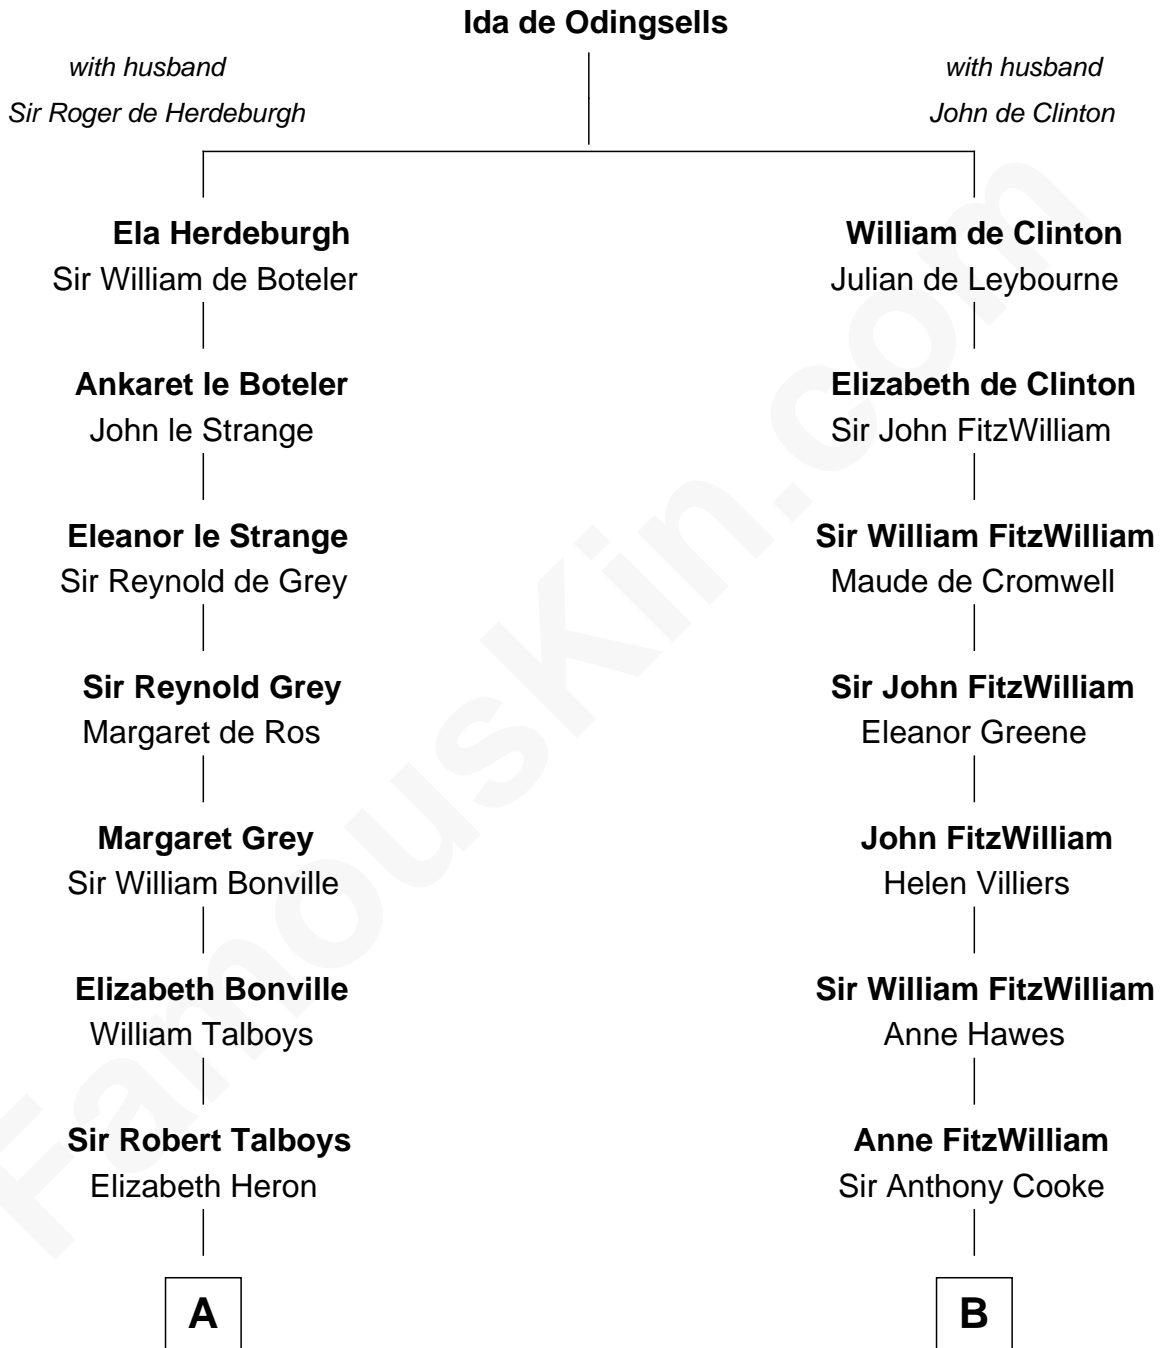

**FamousKin.com**  
**Relationship Chart of**  
**George Washington**  
*1st U.S. President*

15th cousin 6 times removed of

**Hugh Grant**  
*Movie Actor*

**C**

—  
**Cyril Randolph**

Frances Selina Hervey

—  
**Felton George Randolph**

Emily Margaret Nepean

—  
**Margaret Isobel Randolph**

John Cassilis MacLean

—  
**Fynvola Susan MacLean**

James Murray Grant

—  
**Hugh Grant**

*Movie Actor*