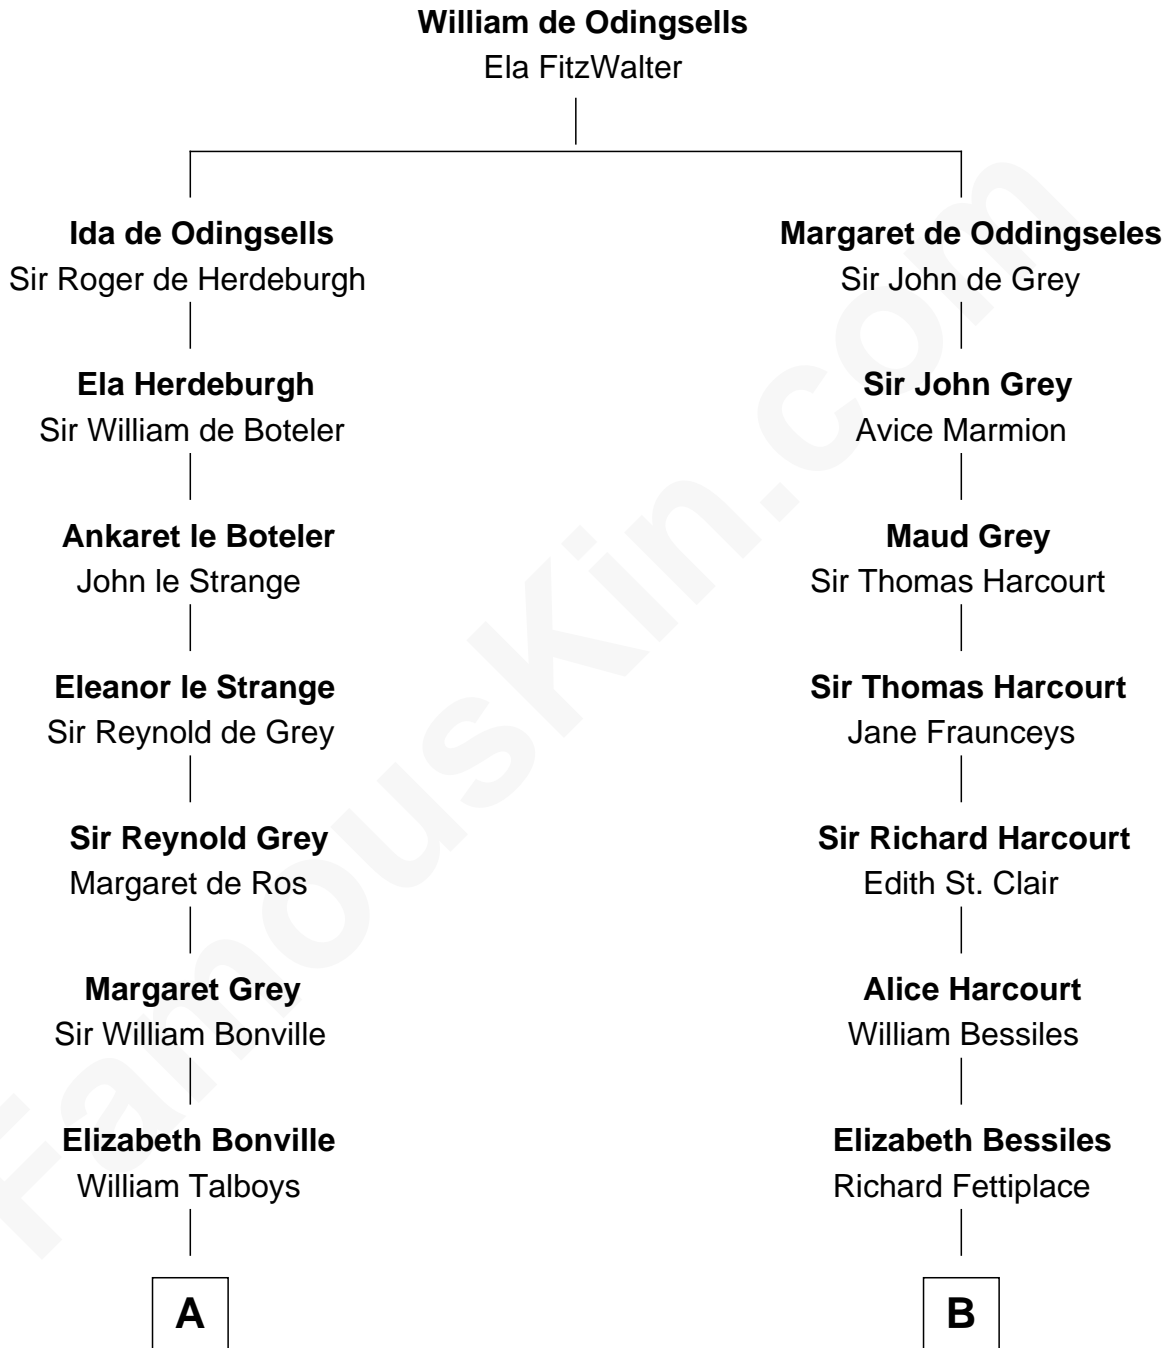

FamousKin.com
Relationship Chart of
George Washington
1st U.S. President

16th cousin 5 times removed of
George Hamilton
TV and Movie Actor

C

William C. Gilman

Mary Ann Stevens

George C. Gilman

Elizabeth Melissa Lane

Lillian C. Gilman

Harry Fuller Hamilton

George William Hamilton

Anne Lucille Stevens

George Hamilton

TV and Movie Actor