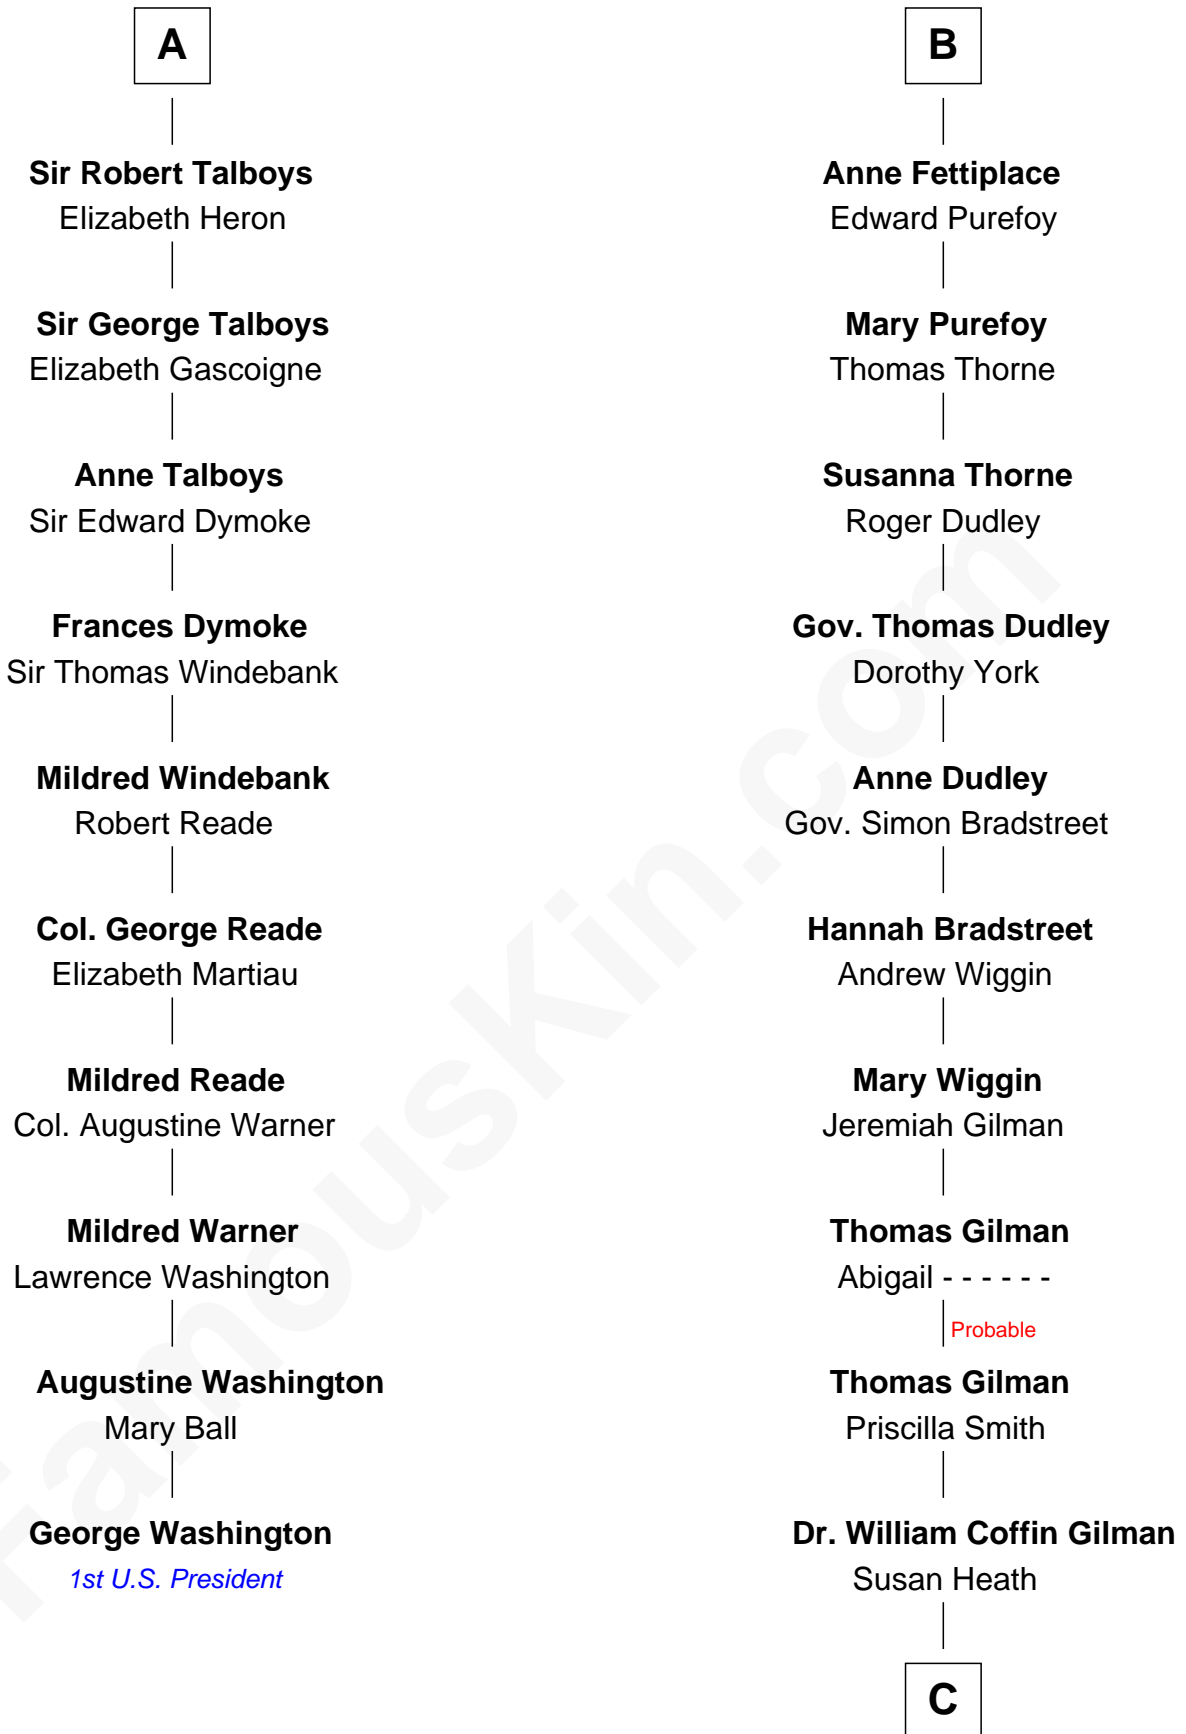

FamousKin.com
Relationship Chart of
George Washington
1st U.S. President

16th cousin 5 times removed of
George Hamilton
TV and Movie Actor

C

William C. Gilman

Mary Ann Stevens

George C. Gilman

Elizabeth Melissa Lane