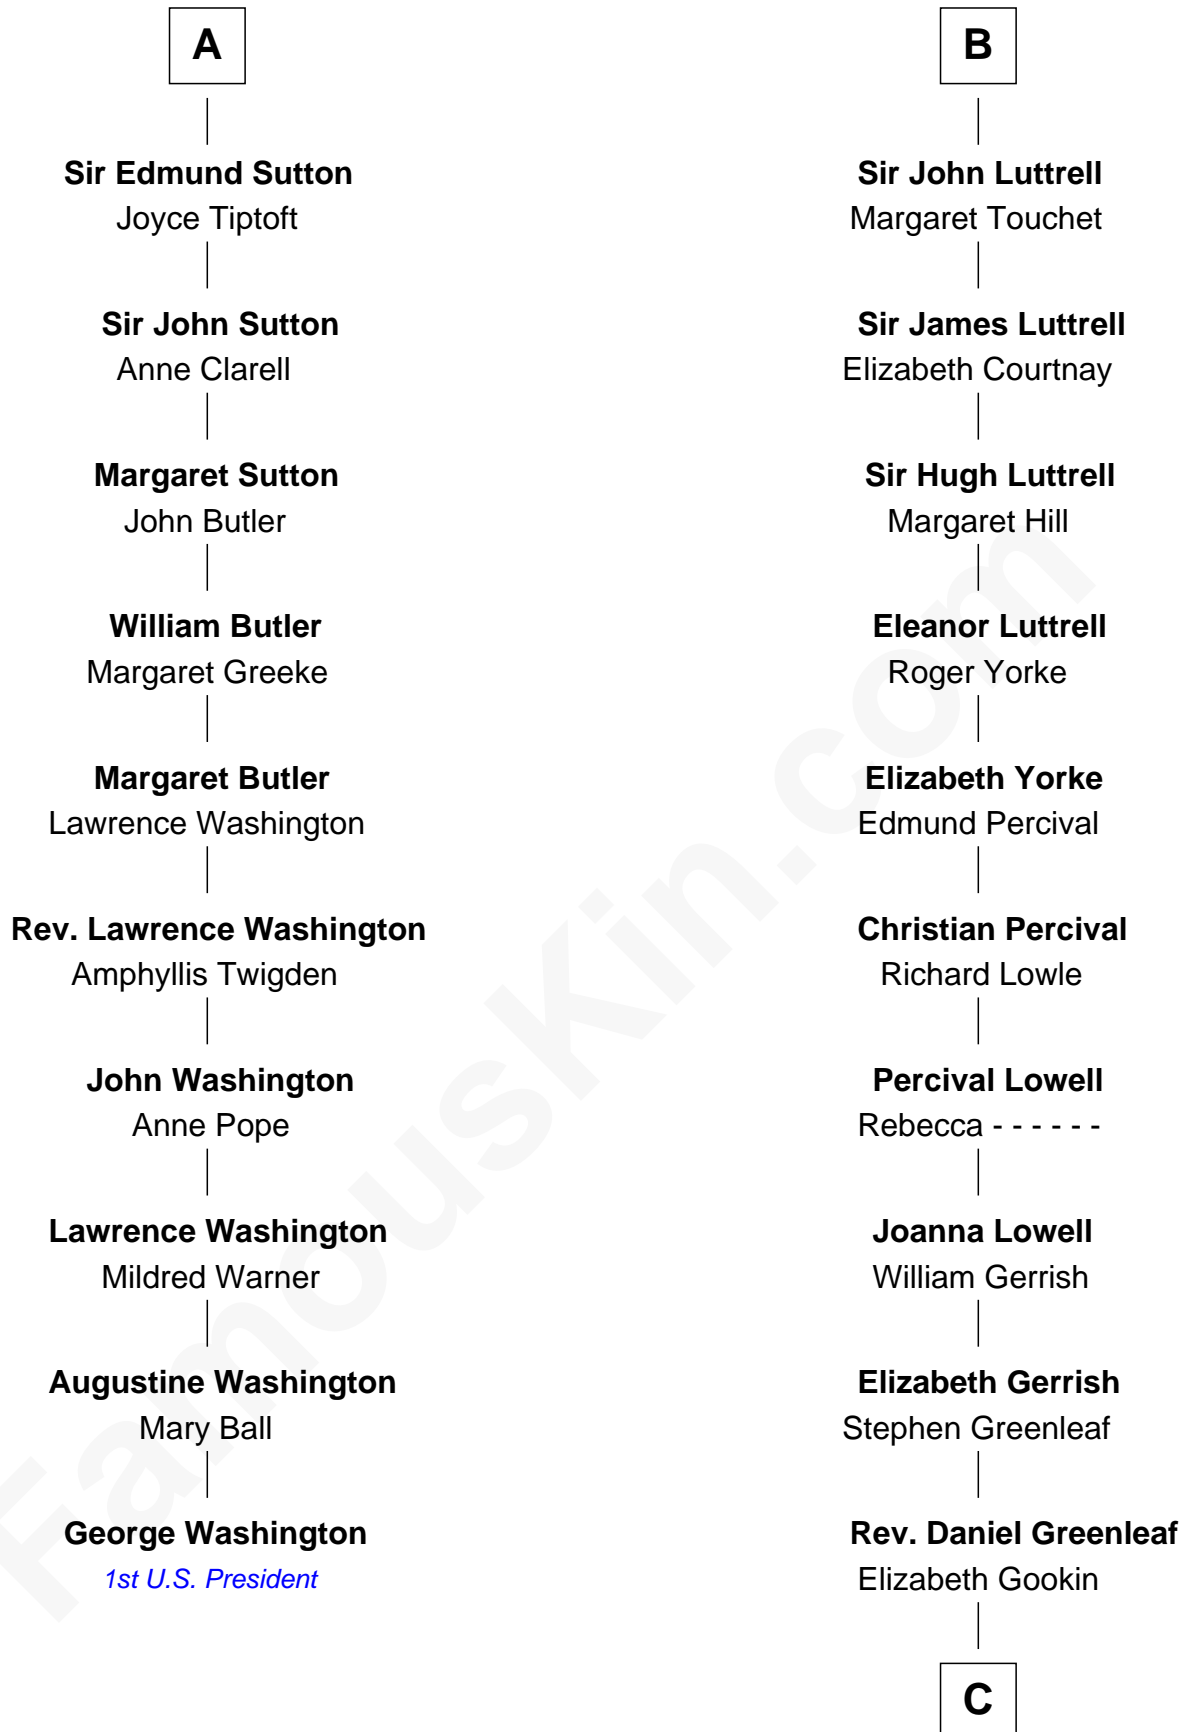

FamousKin.com
Relationship Chart of
George Washington
1st U.S. President

16th cousin 4 times removed of

Herman Melville
Author of Moby Dick

Saher de Quincy
 Margaret de Beaumont

C

—
Mercy Greenleaf

John Scollay

—
Priscilla Scollay

Thomas Melville

—
Allan Melville

Maria Gansevoort

—
Herman Melville

Author of Moby Dick

FamousKin.com