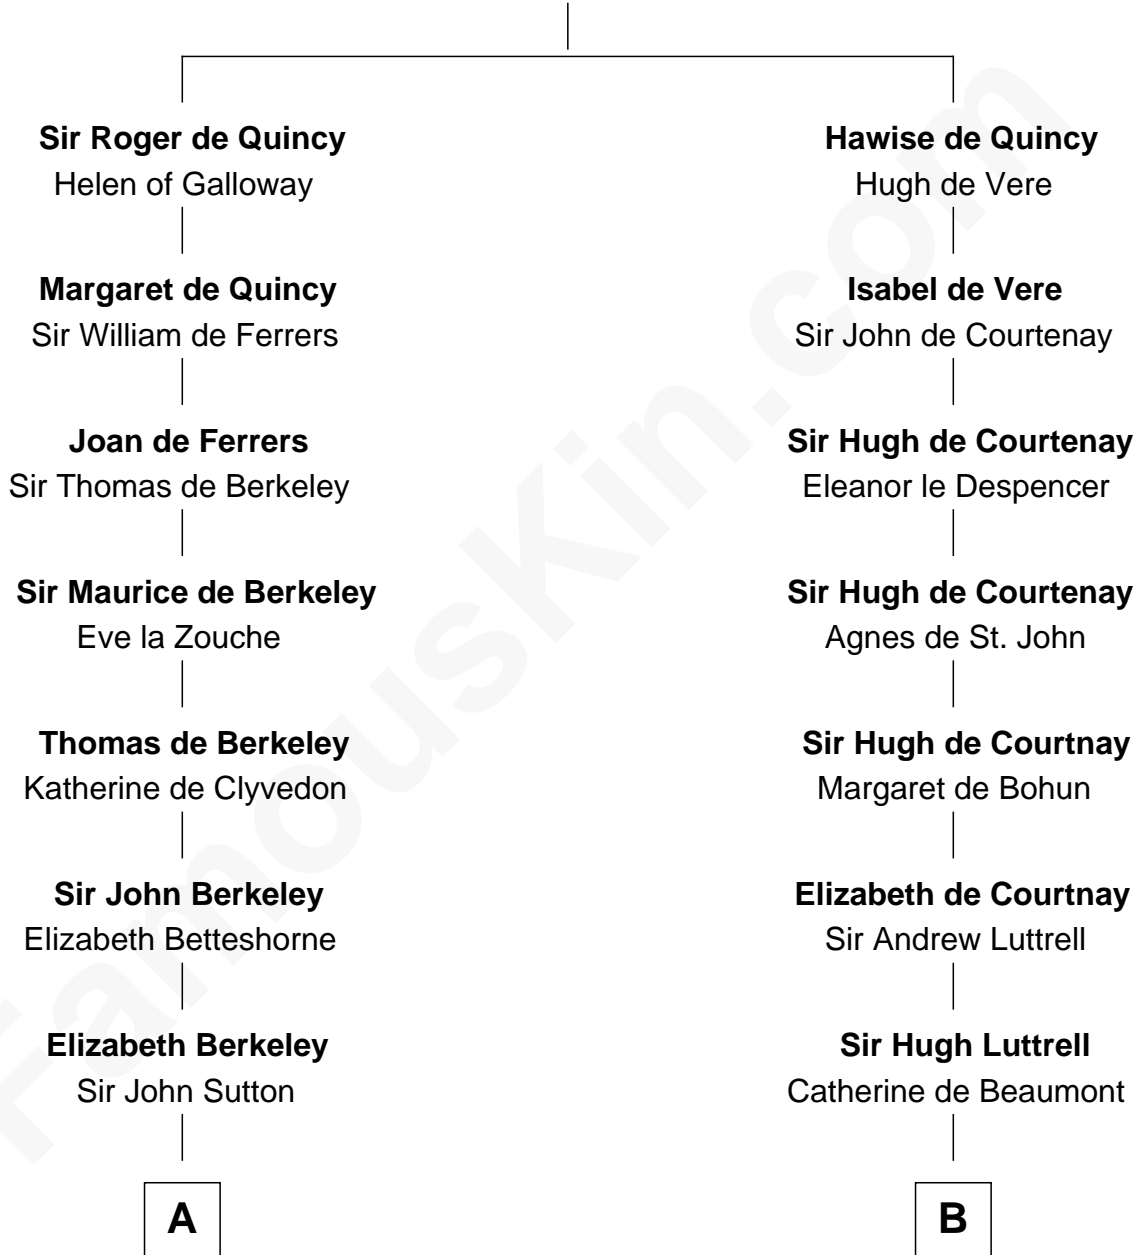

FamousKin.com
Relationship Chart of
George Washington
1st U.S. President

16th cousin 4 times removed of

Herman Melville
Author of Moby Dick

Saher de Quincy
 Margaret de Beaumont

C

—
Mercy Greenleaf

John Scollay

—
Priscilla Scollay

Thomas Melville

—
Allan Melville

Maria Gansevoort

—
Herman Melville

Author of Moby Dick

FamousKin.com