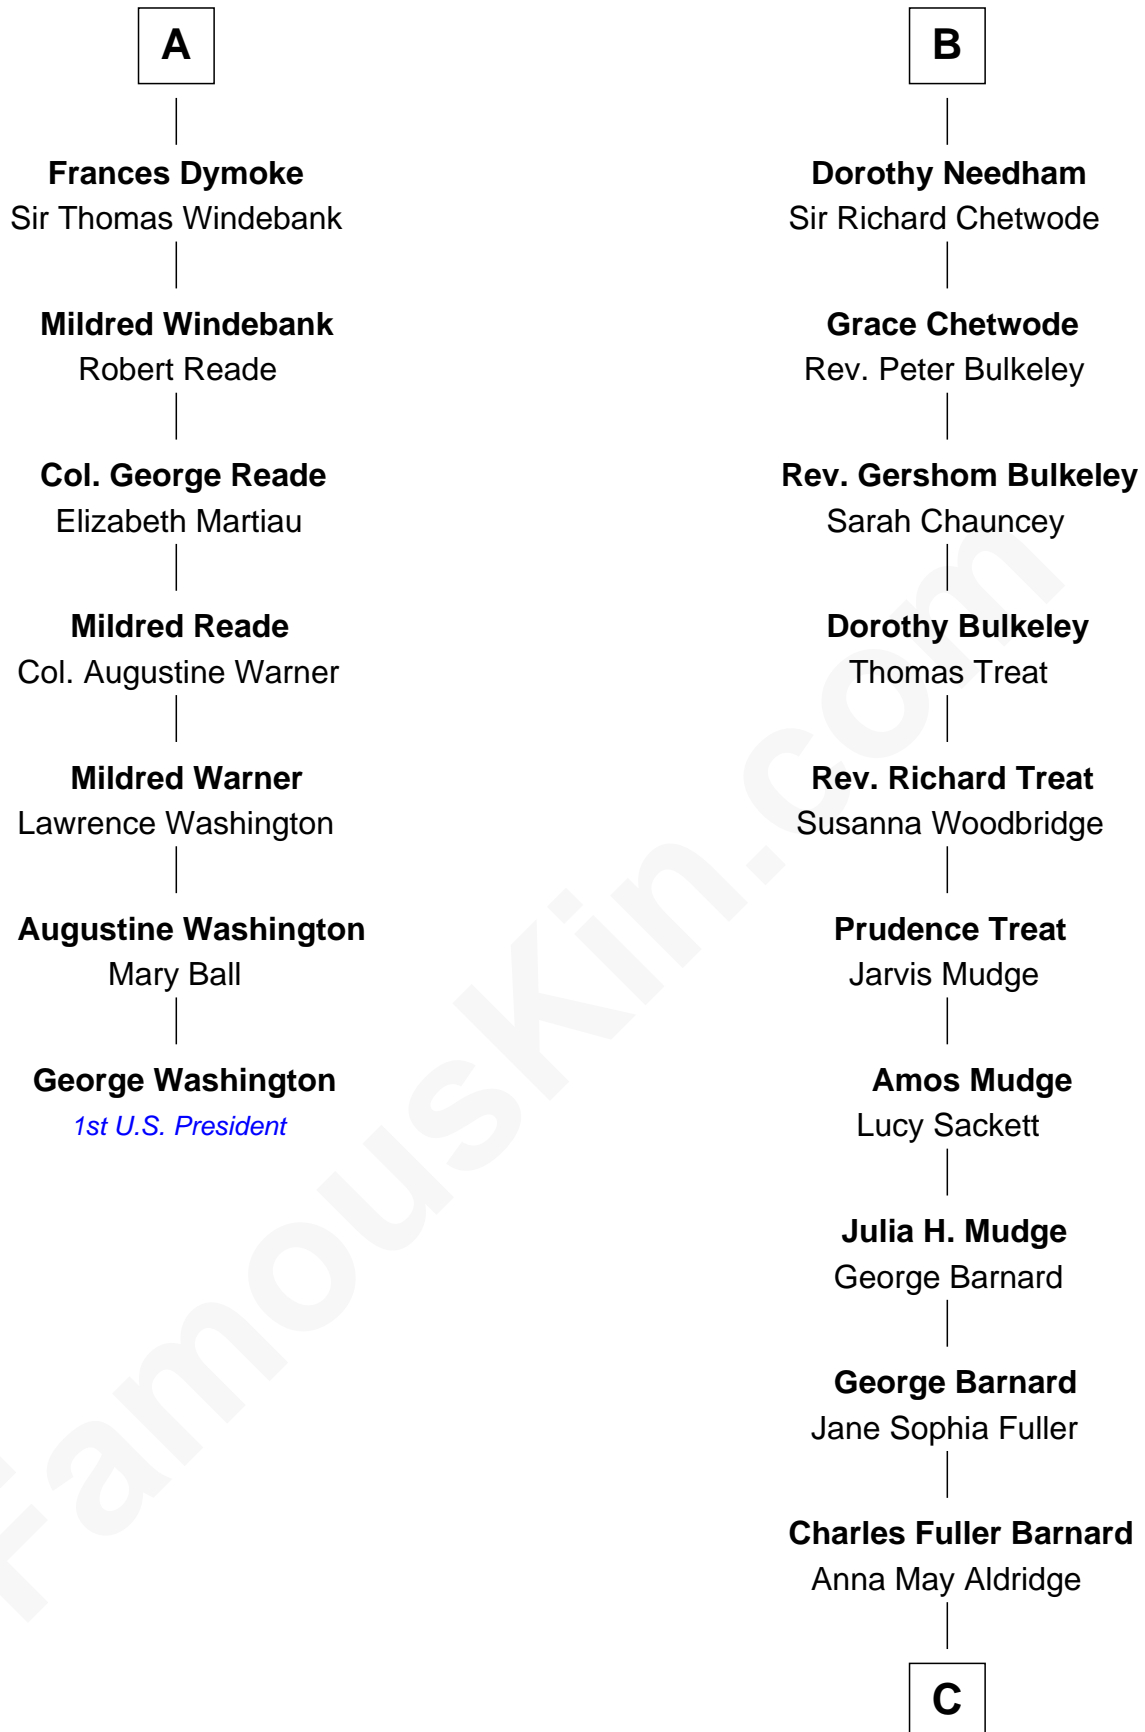

FamousKin.com
Relationship Chart of
George Washington
1st U.S. President

13th cousin 5 times removed of

Dick Clark
Radio and TV Host

Sir Thomas de Beauchamp
 Katherine de Mortimer

C

Julia Fuller Barnard
Richard Augustus Clark