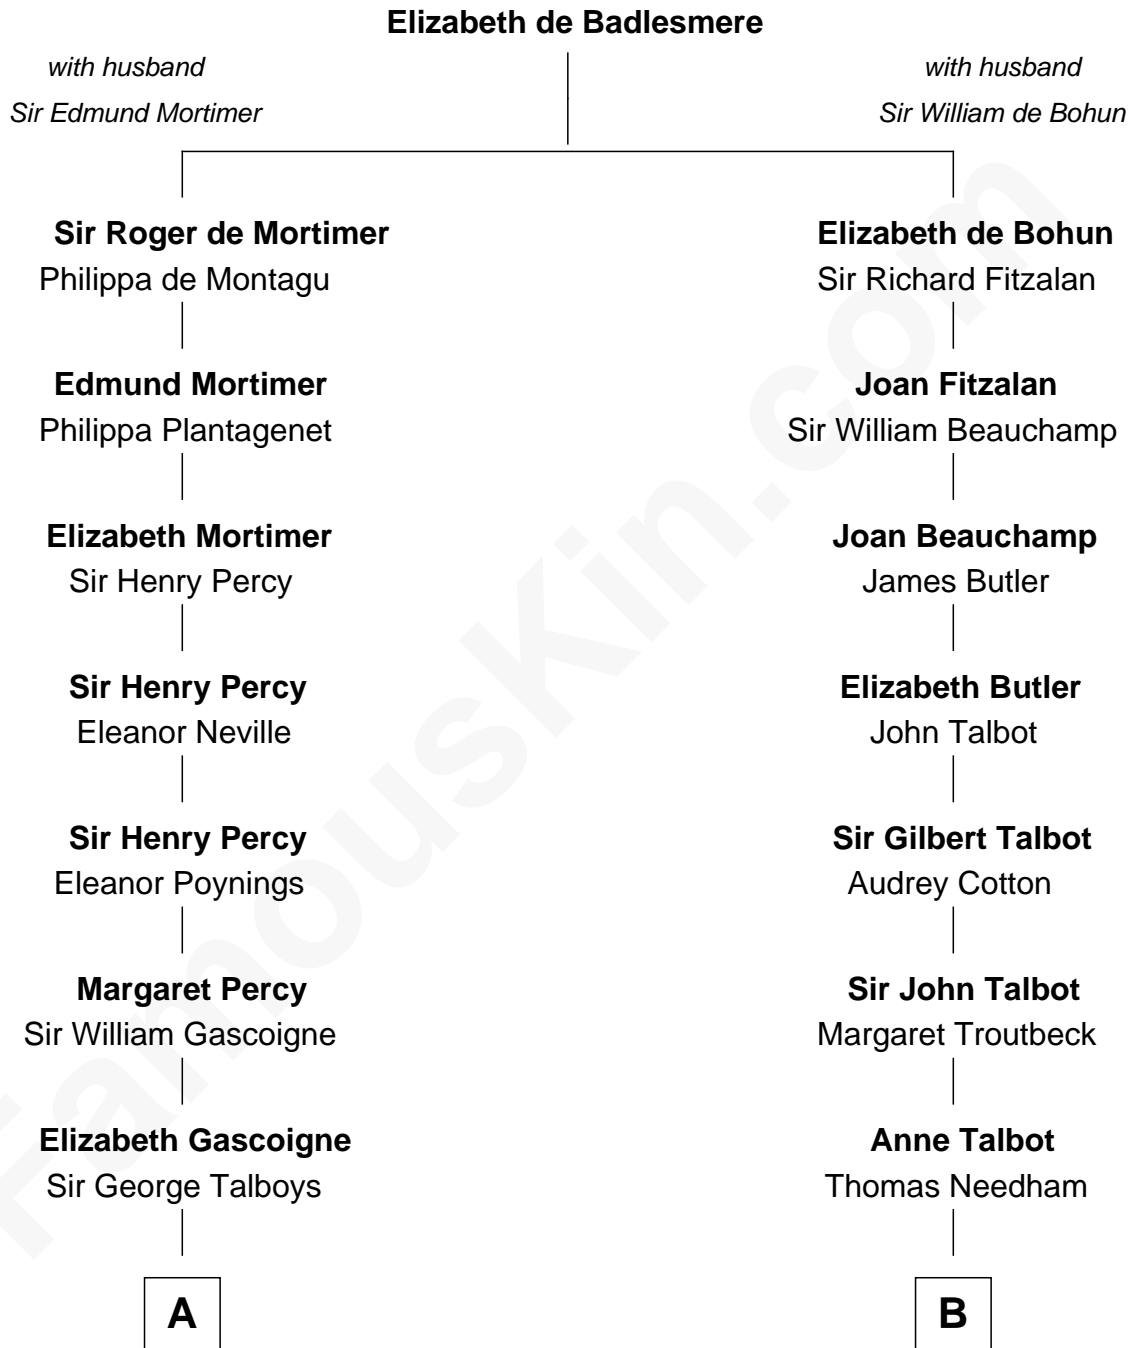

**FamousKin.com**  
**Relationship Chart of**  
**George Washington**  
*1st U.S. President*

14th cousin 5 times removed of

**Dick Clark**  
*Radio and TV Host*

**C**

**Charles Fuller Barnard**

Anna May Aldridge

**Julia Fuller Barnard**

Richard Augustus Clark

**Dick Clark**

*Radio and TV Host*

FamousKin.com