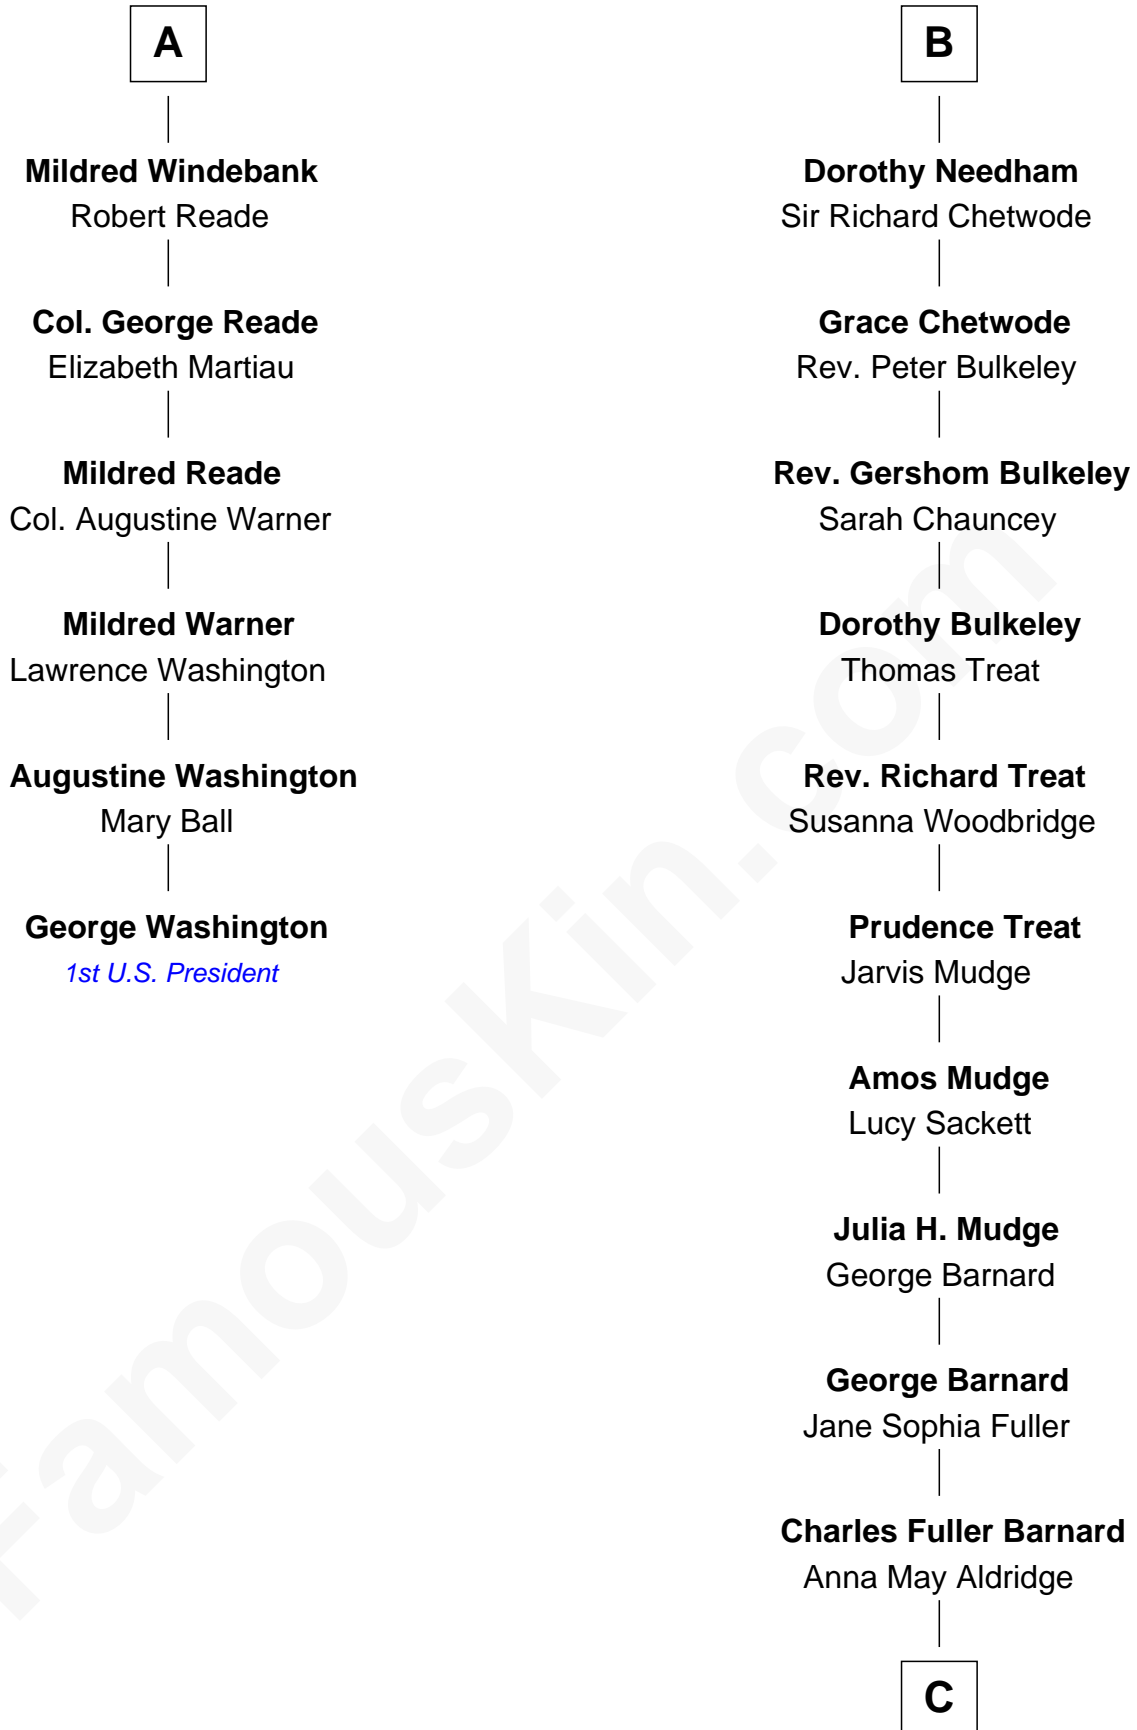

FamousKin.com
Relationship Chart of
George Washington
1st U.S. President

12th cousin 6 times removed of

Dick Clark
Radio and TV Host

John de Welles
 Maud de Roos

John de Welles
 Eleanor de Mowbray

Anne de Welles
 James Butler

Eudo de Welles
 Maud de Greystoke

James Butler
 Joan Beauchamp

Sir Lionel de Welles
 Joan de Waterton

Elizabeth Butler
 John Talbot

Margaret de Welles
 Sir Thomas Dymoke

Sir Gilbert Talbot
 Audrey Cotton

Sir Robert Dymoke
 Ann Sparrow

Sir John Talbot
 Margaret Troutbeck

Sir Edward Dymoke
 Anne Talboys

Anne Talbot
 Thomas Needham

Frances Dymoke
 Sir Thomas Windebank

Robert Needham
 Frances Aston

A

B

C

Julia Fuller Barnard
Richard Augustus Clark

Dick Clark
Radio and TV Host

FamousKin.com