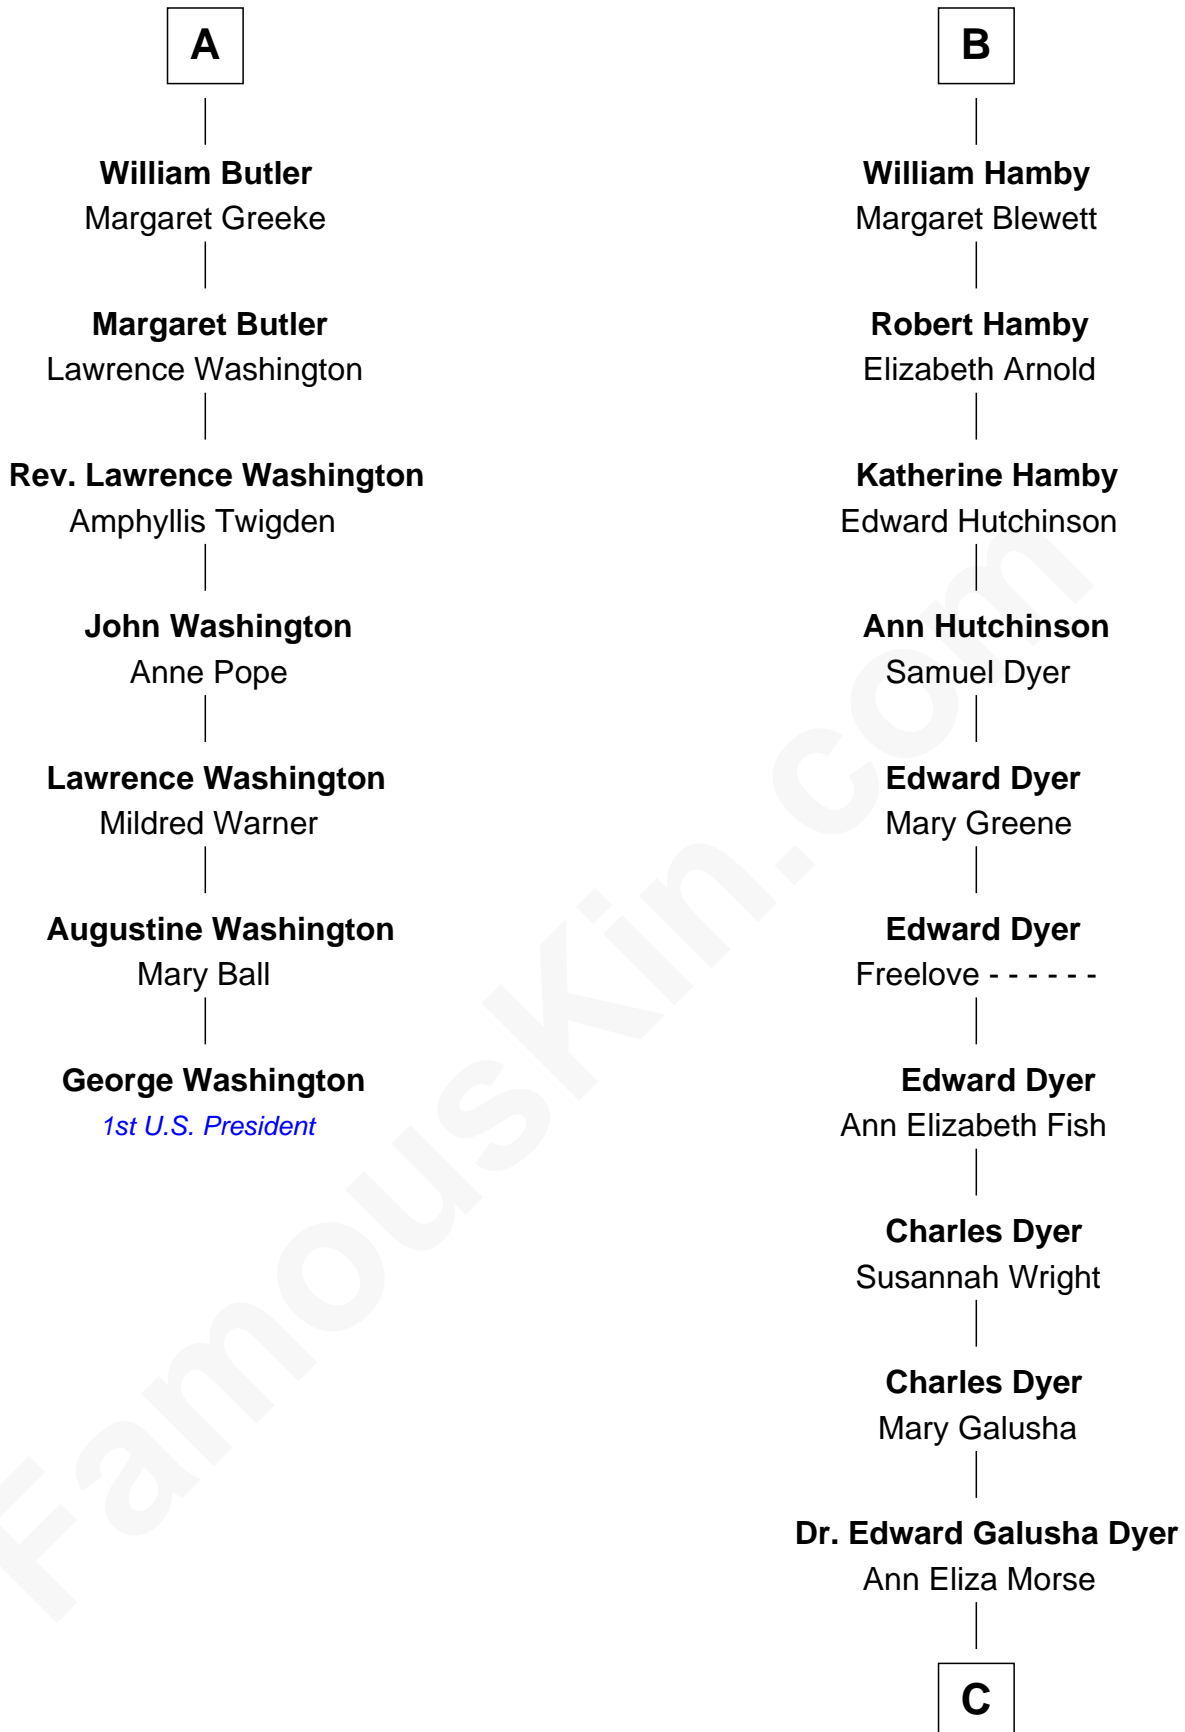

FamousKin.com
Relationship Chart of
George Washington
1st U.S. President

13th cousin 8 times removed of

Andrew Shue
TV Actor

Sir Philip le Despencer
 Joan de Cobham

C

Emily Almira Dyer
Alexander Hunter Gunn

Alexander Hunter Gunn
Harriet Grace Brewster Willcox

Mary Brewster Gunn
Adoniram Judson Wells

Anne Brewster Wells
James William Shue

Andrew Shue
TV Actor