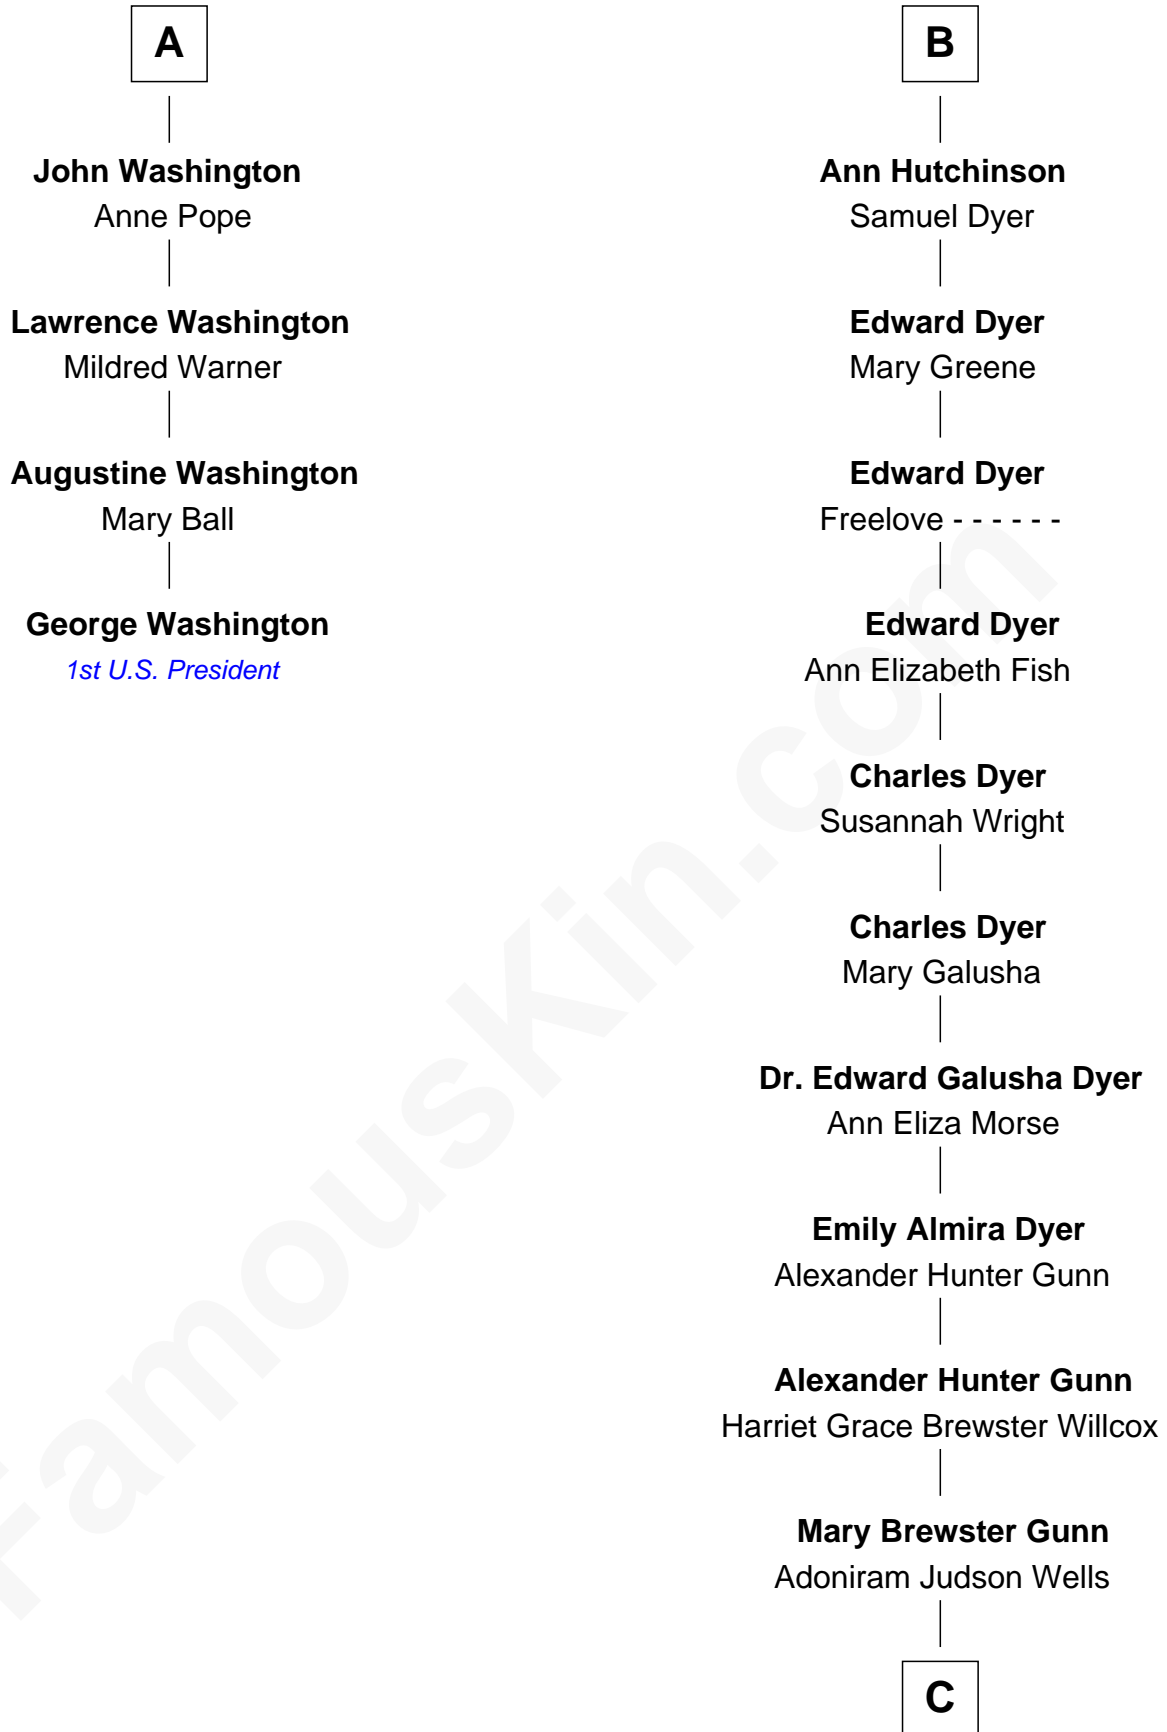

**FamousKin.com**  
**Relationship Chart of**  
**George Washington**  
*1st U.S. President*

10th cousin 8 times removed of

**Andrew Shue**  
*TV Actor*

**Henry Spencer**  
 Isabel Lincoln

**C**

**Anne Brewster Wells**

James William Shue

**Andrew Shue**

*TV Actor*

FamousKin.com