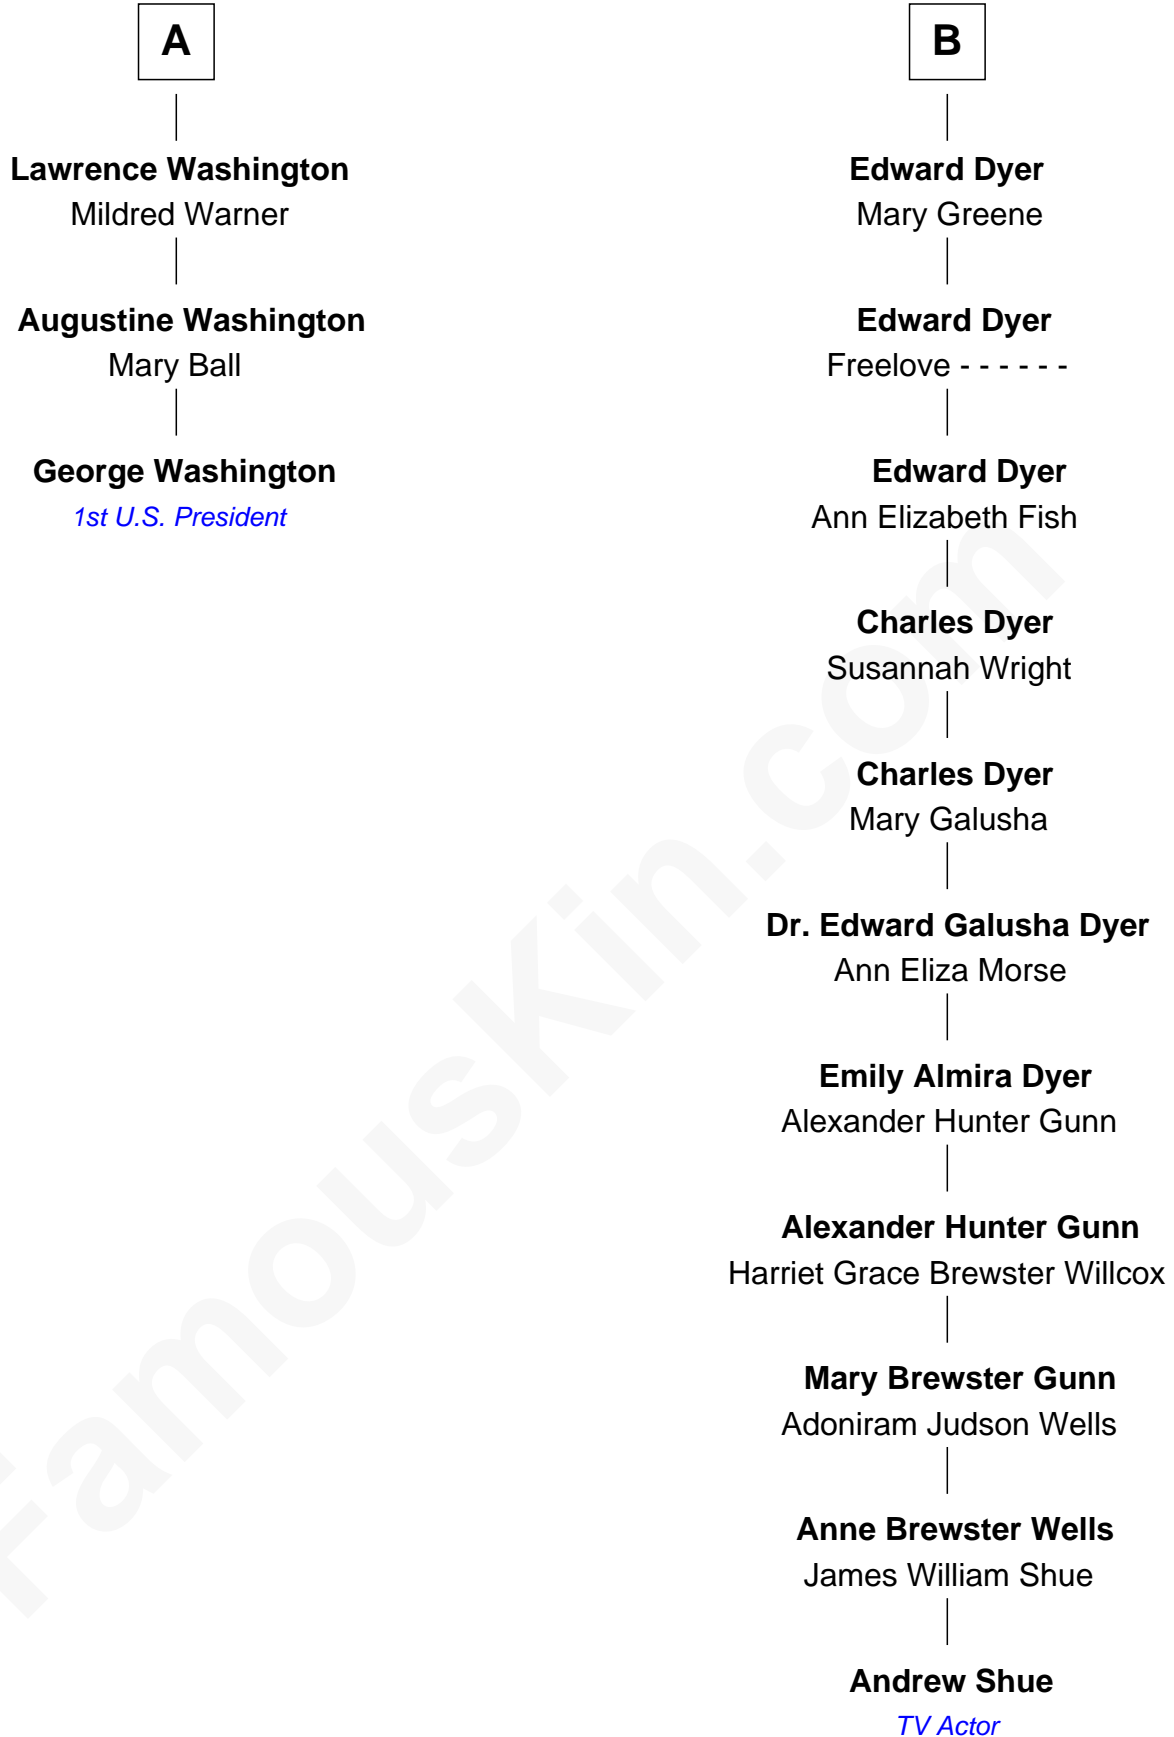

FamousKin.com
Relationship Chart of
George Washington
1st U.S. President

9th cousin 8 times removed of
Andrew Shue
TV Actor

Andrew Shue photo by [Alan Light](#) (CC BY 2.0)