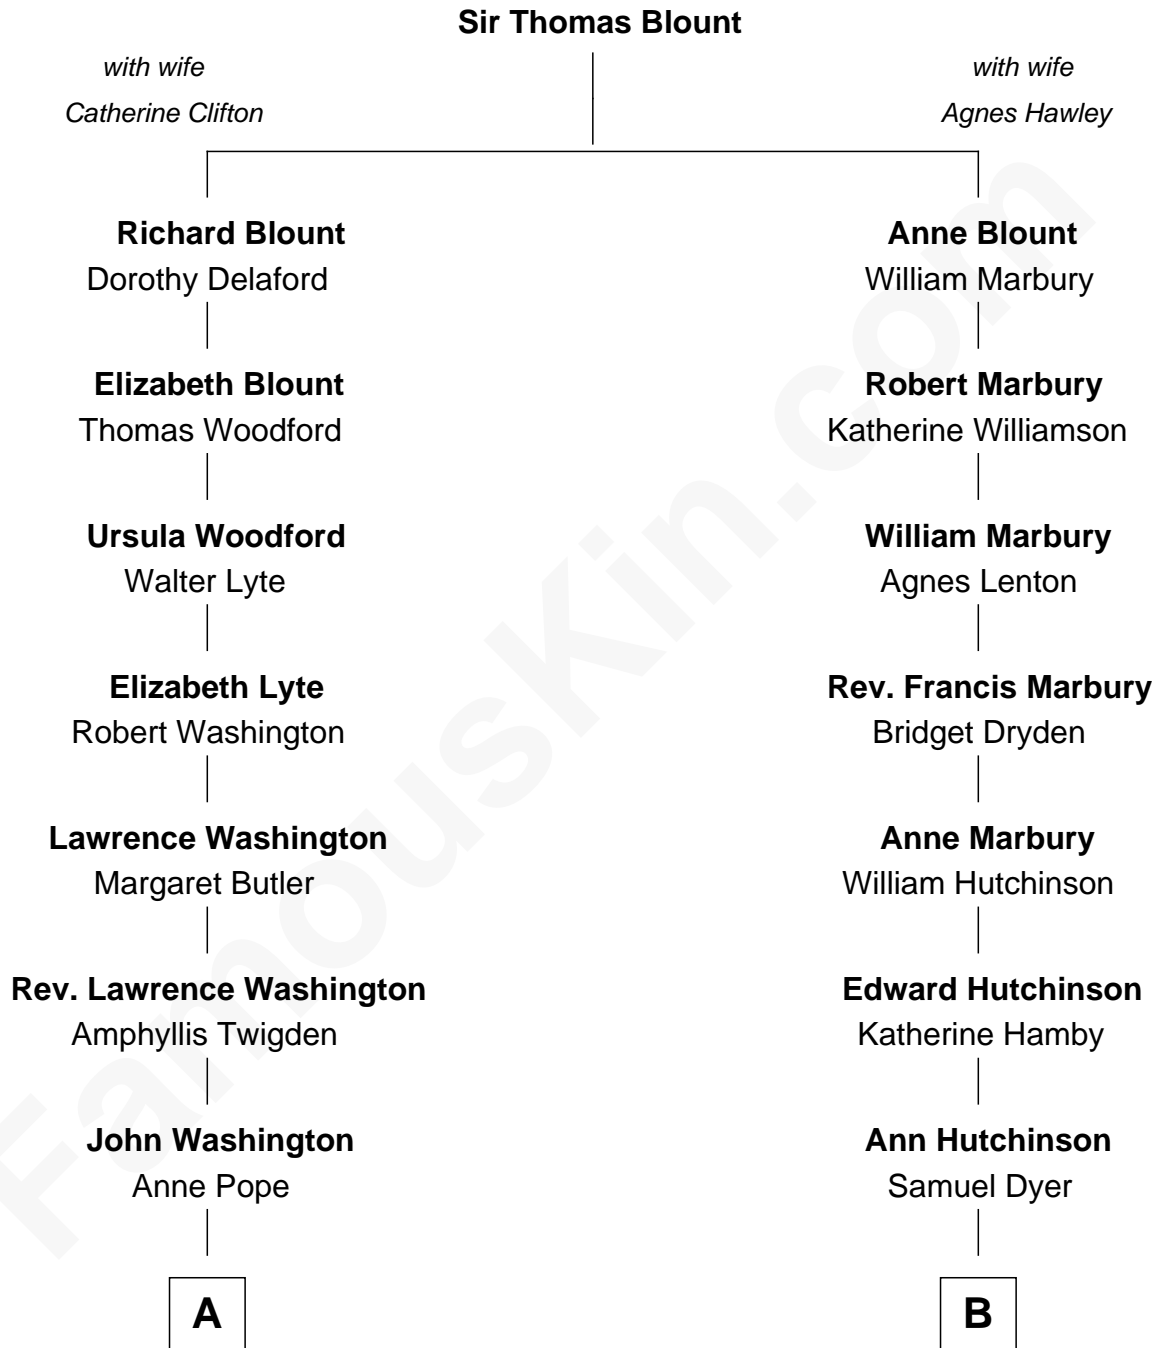

FamousKin.com
Relationship Chart of
George Washington
1st U.S. President

9th cousin 8 times removed of
Andrew Shue
TV Actor

Andrew Shue photo by [Alan Light](#) (CC BY 2.0)