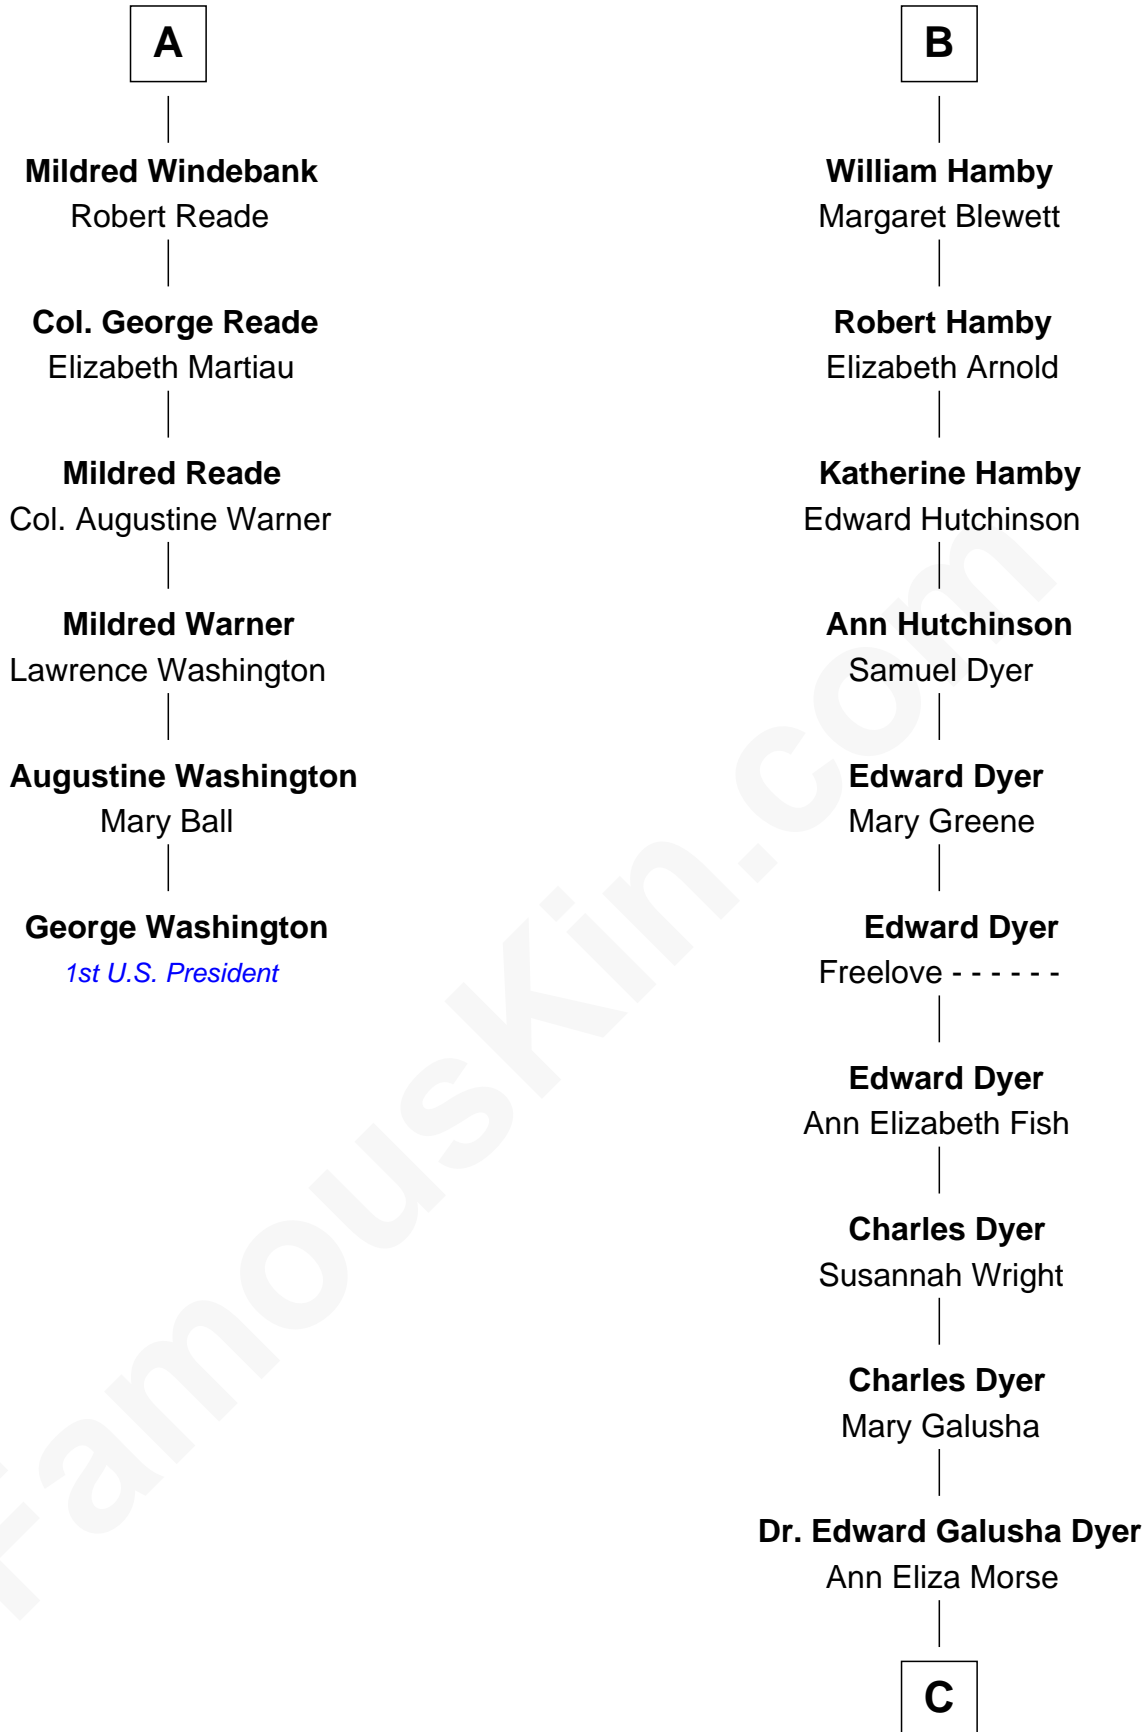

FamousKin.com
Relationship Chart of
George Washington
1st U.S. President

12th cousin 9 times removed of

Andrew Shue
TV Actor

John de Welles
Maud de Roos

C

Emily Almira Dyer
Alexander Hunter Gunn

Alexander Hunter Gunn
Harriet Grace Brewster Willcox

Mary Brewster Gunn
Adoniram Judson Wells

Anne Brewster Wells
James William Shue

Andrew Shue
TV Actor