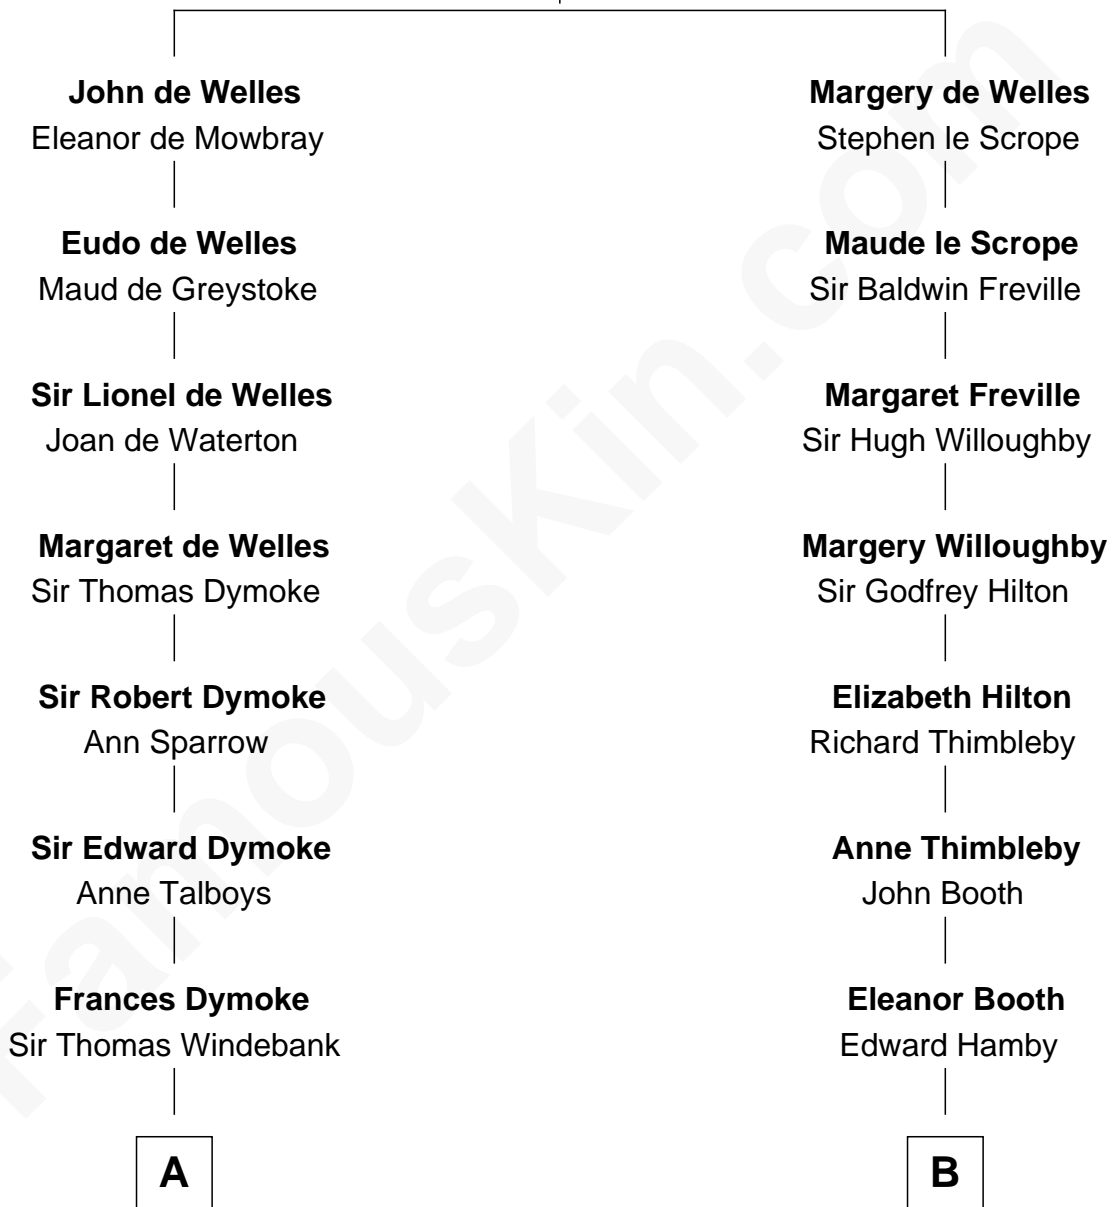

FamousKin.com
Relationship Chart of
George Washington
1st U.S. President

12th cousin 9 times removed of

Andrew Shue
TV Actor

John de Welles
Maud de Roos

C

Emily Almira Dyer
Alexander Hunter Gunn

Alexander Hunter Gunn
Harriet Grace Brewster Willcox

Mary Brewster Gunn
Adoniram Judson Wells

Anne Brewster Wells
James William Shue

Andrew Shue
TV Actor