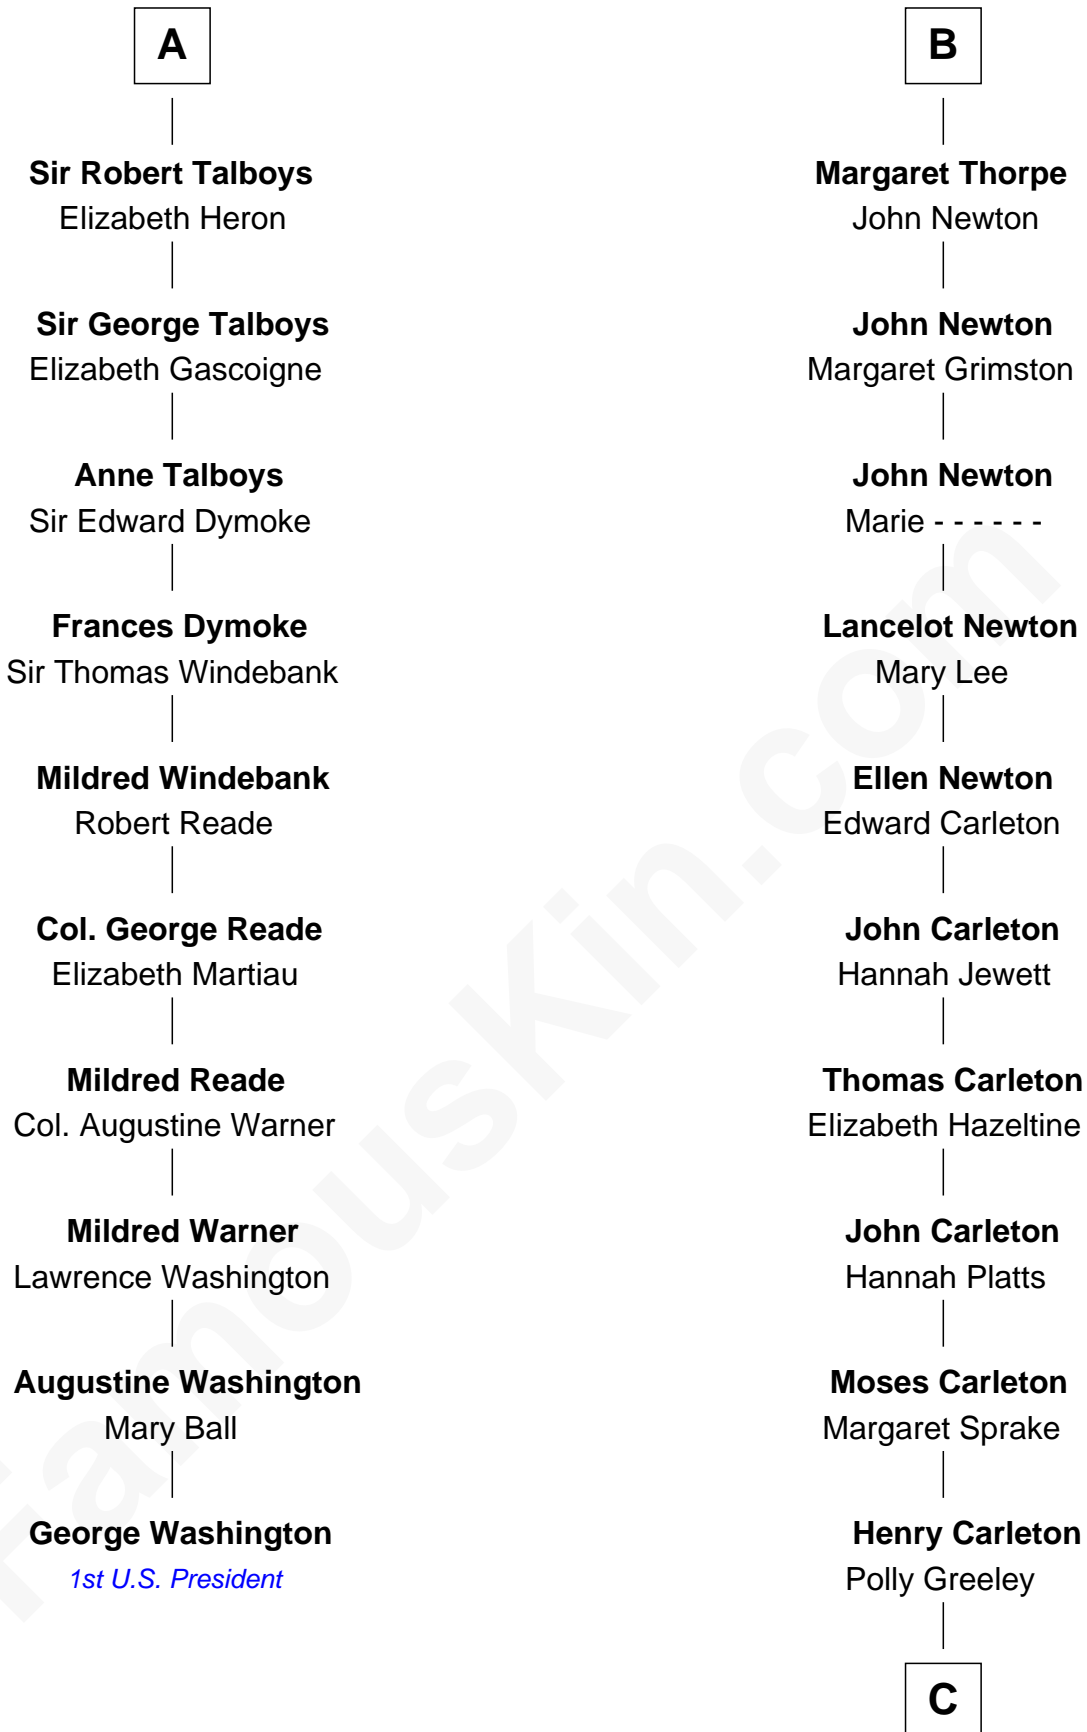

FamousKin.com
Relationship Chart of
George Washington
1st U.S. President

16th cousin 2 times removed of

Charles A. Pillsbury
Co-Founder of C.A. Pillsbury Co.

C

|
Margaret Sprague Carleton

George Alfred Pillsbury