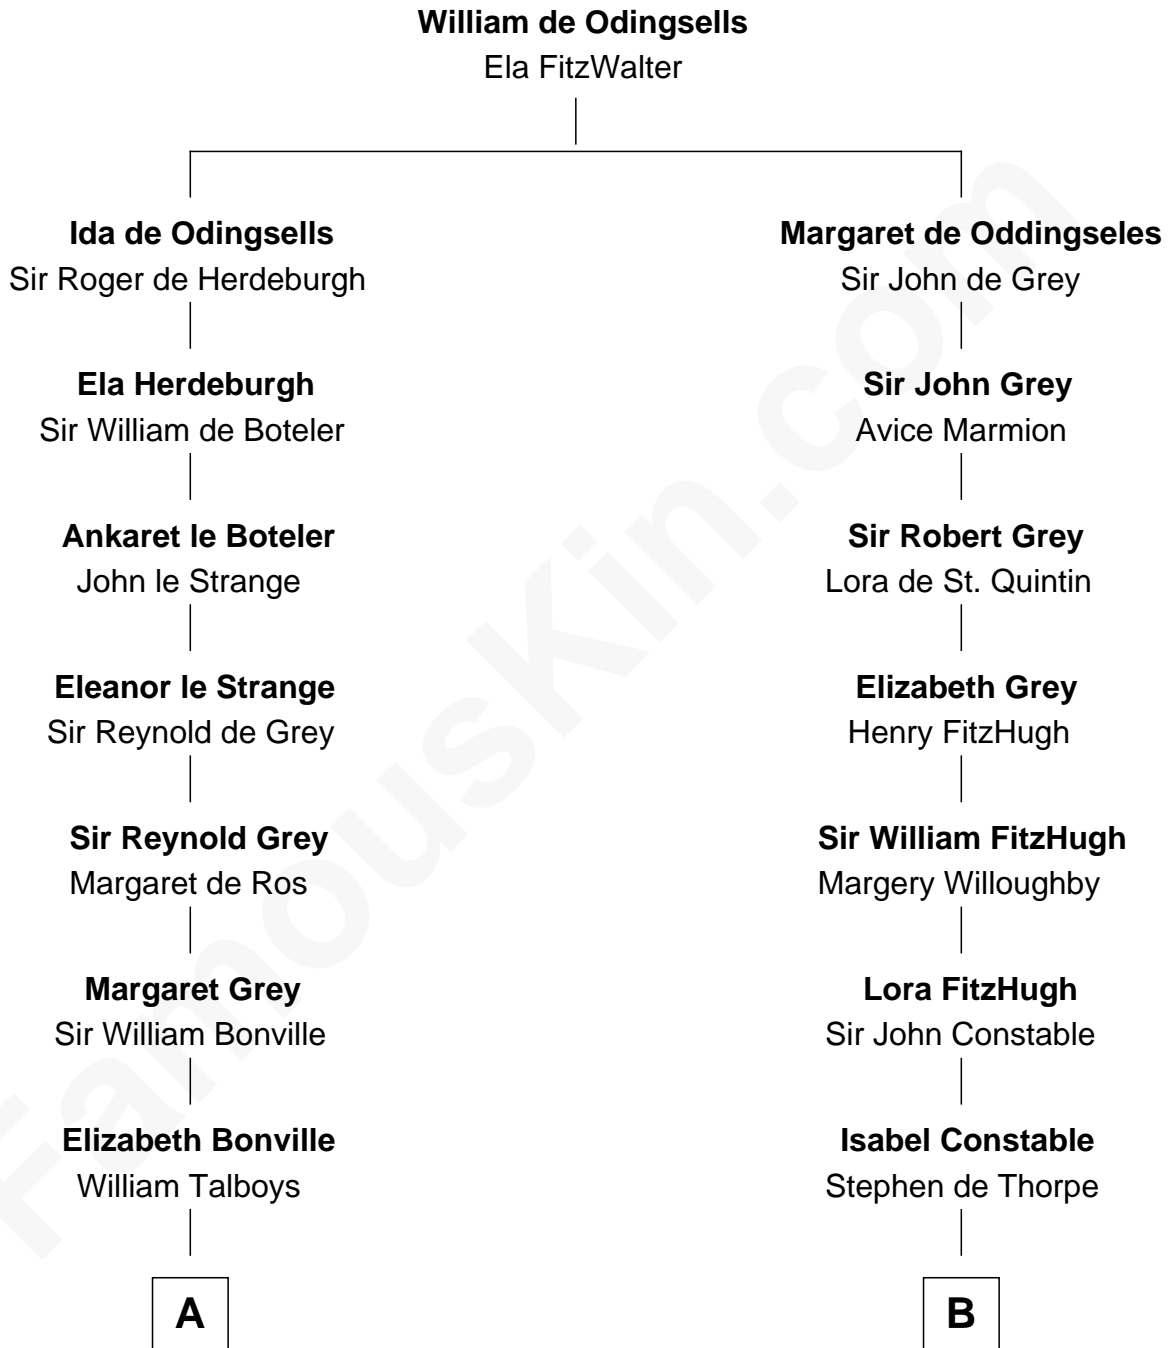

FamousKin.com
Relationship Chart of
George Washington
1st U.S. President

16th cousin 2 times removed of

Charles A. Pillsbury
Co-Founder of C.A. Pillsbury Co.

C

|
Margaret Sprague Carleton

George Alfred Pillsbury