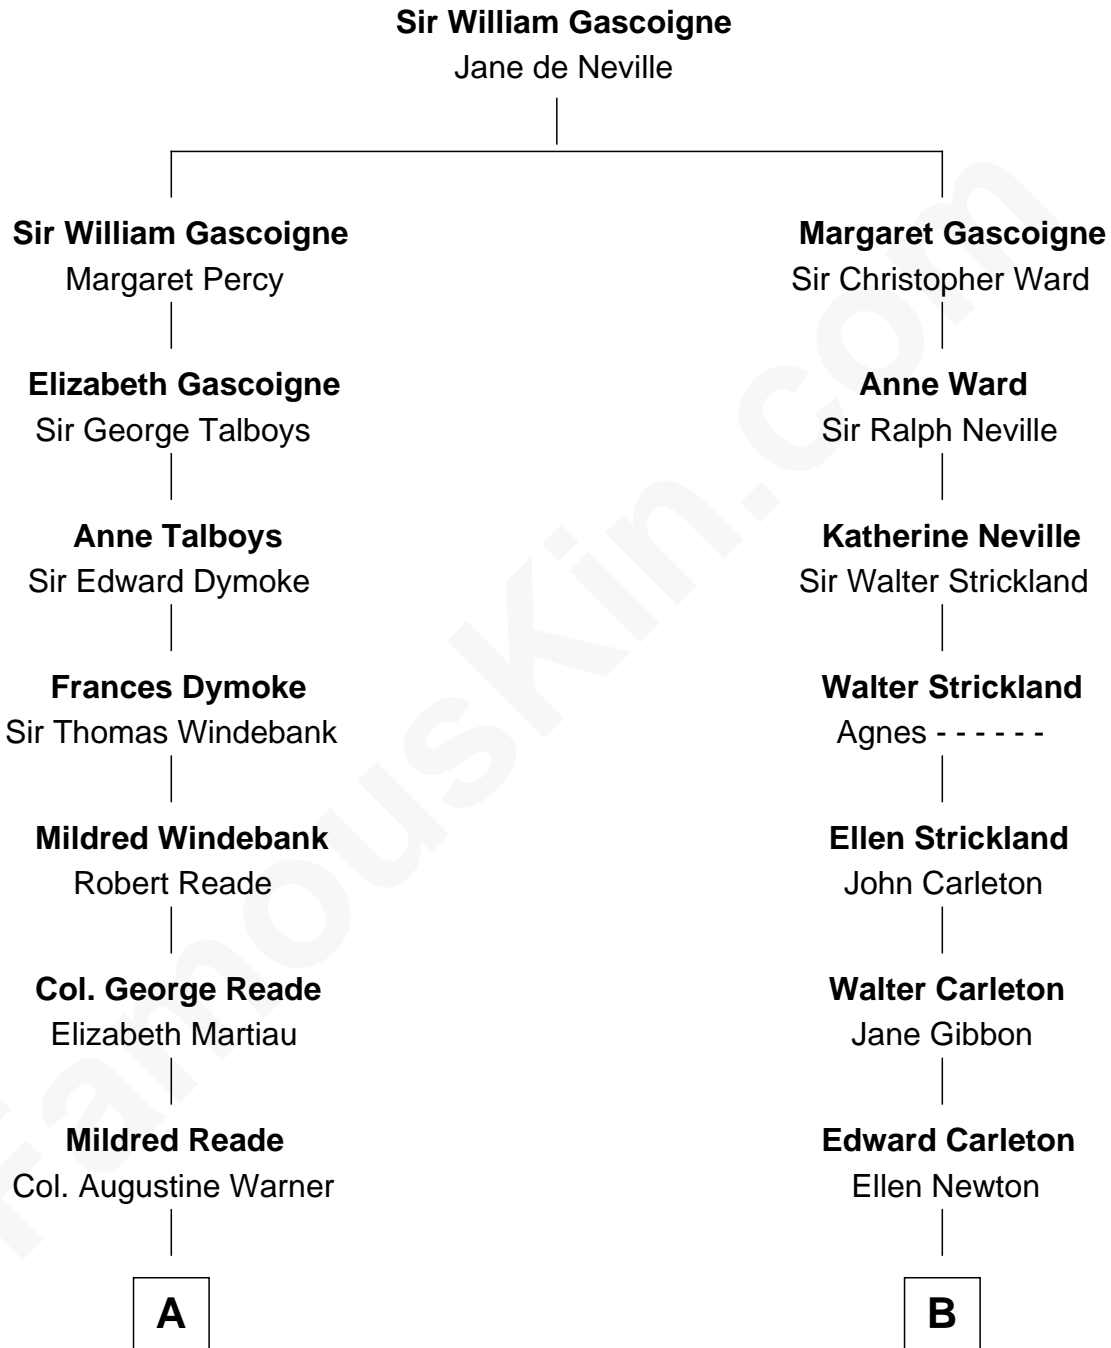

FamousKin.com
Relationship Chart of
George Washington
1st U.S. President

9th cousin 4 times removed of
Charles A. Pillsbury
Co-Founder of C.A. Pillsbury Co.

A

Mildred Warner
Lawrence Washington

Augustine Washington
Mary Ball

George Washington
1st U.S. President

B

John Carleton
Hannah Jewett

Thomas Carleton
Elizabeth Hazeltine

John Carleton
Hannah Platts

Moses Carleton
Margaret Sprake

Henry Carleton
Polly Greeley

Margaret Sprague Carleton
George Alfred Pillsbury