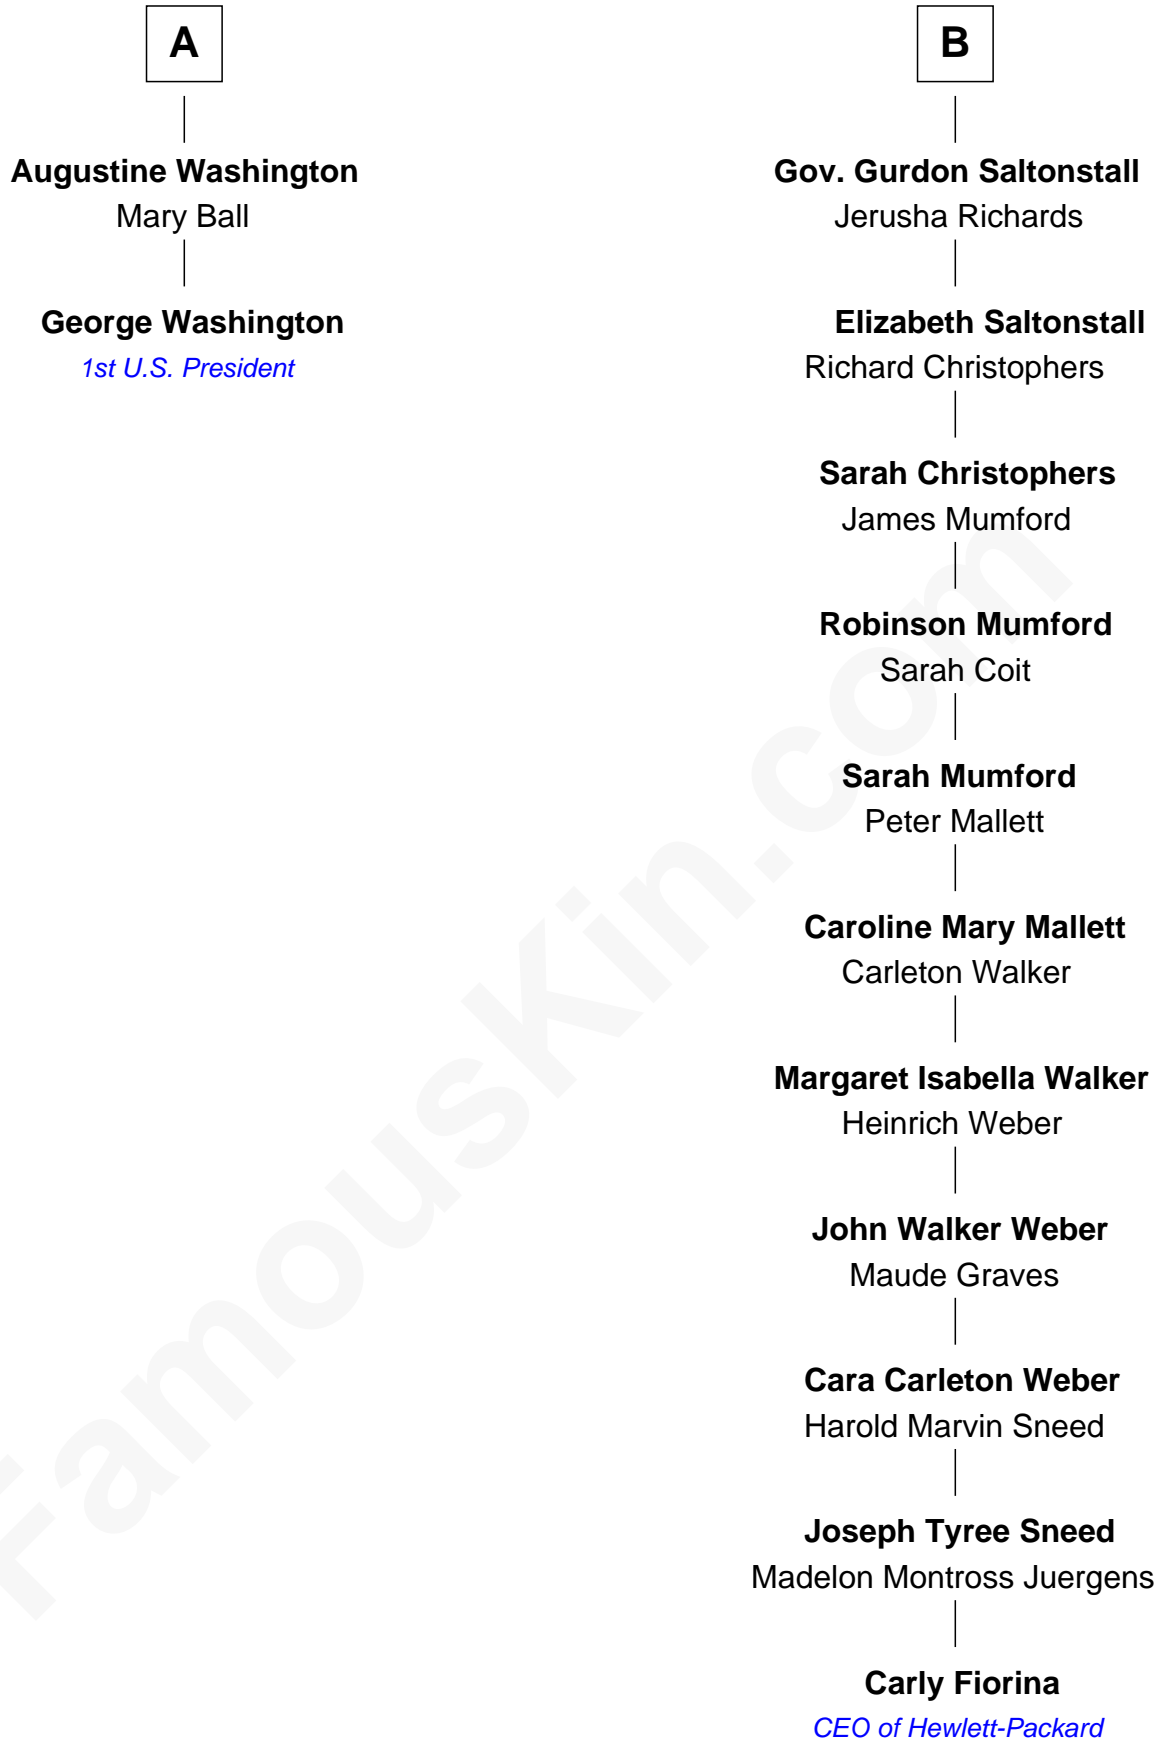

FamousKin.com
Relationship Chart of
George Washington
1st U.S. President

8th cousin 9 times removed of

Carly Fiorina
CEO of Hewlett-Packard

Sir William Gascoigne
 Margaret Percy

Carly Fiorina photo by [Gage Skidmore](#) (CC BY-SA 2.0)