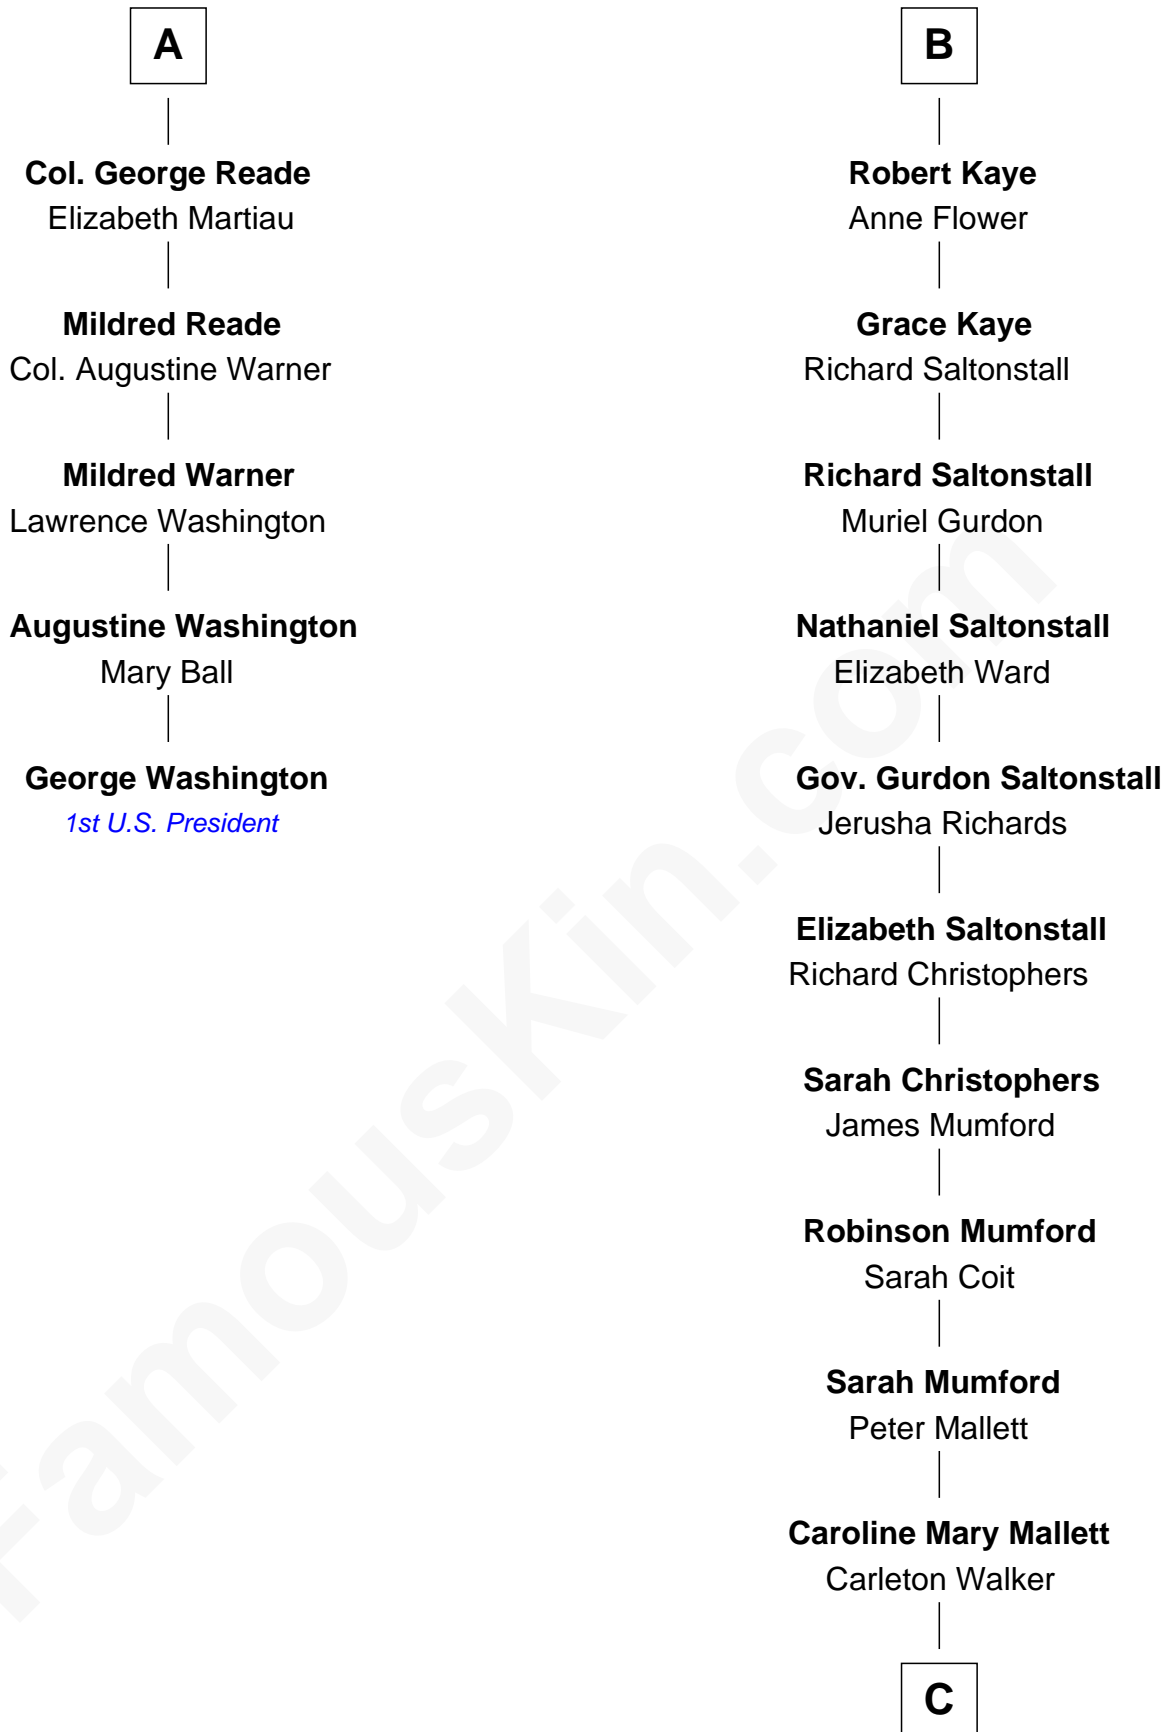

FamousKin.com

Relationship Chart of

George Washington

1st U.S. President

11th cousin 10 times removed of

Carly Fiorina
CEO of Hewlett-Packard

C

Margaret Isabella Walker

Heinrich Weber

John Walker Weber

Maude Graves

Cara Carleton Weber

Harold Marvin Sneed

Joseph Tyree Sneed

Madelon Montross Juergens

Carly Fiorina