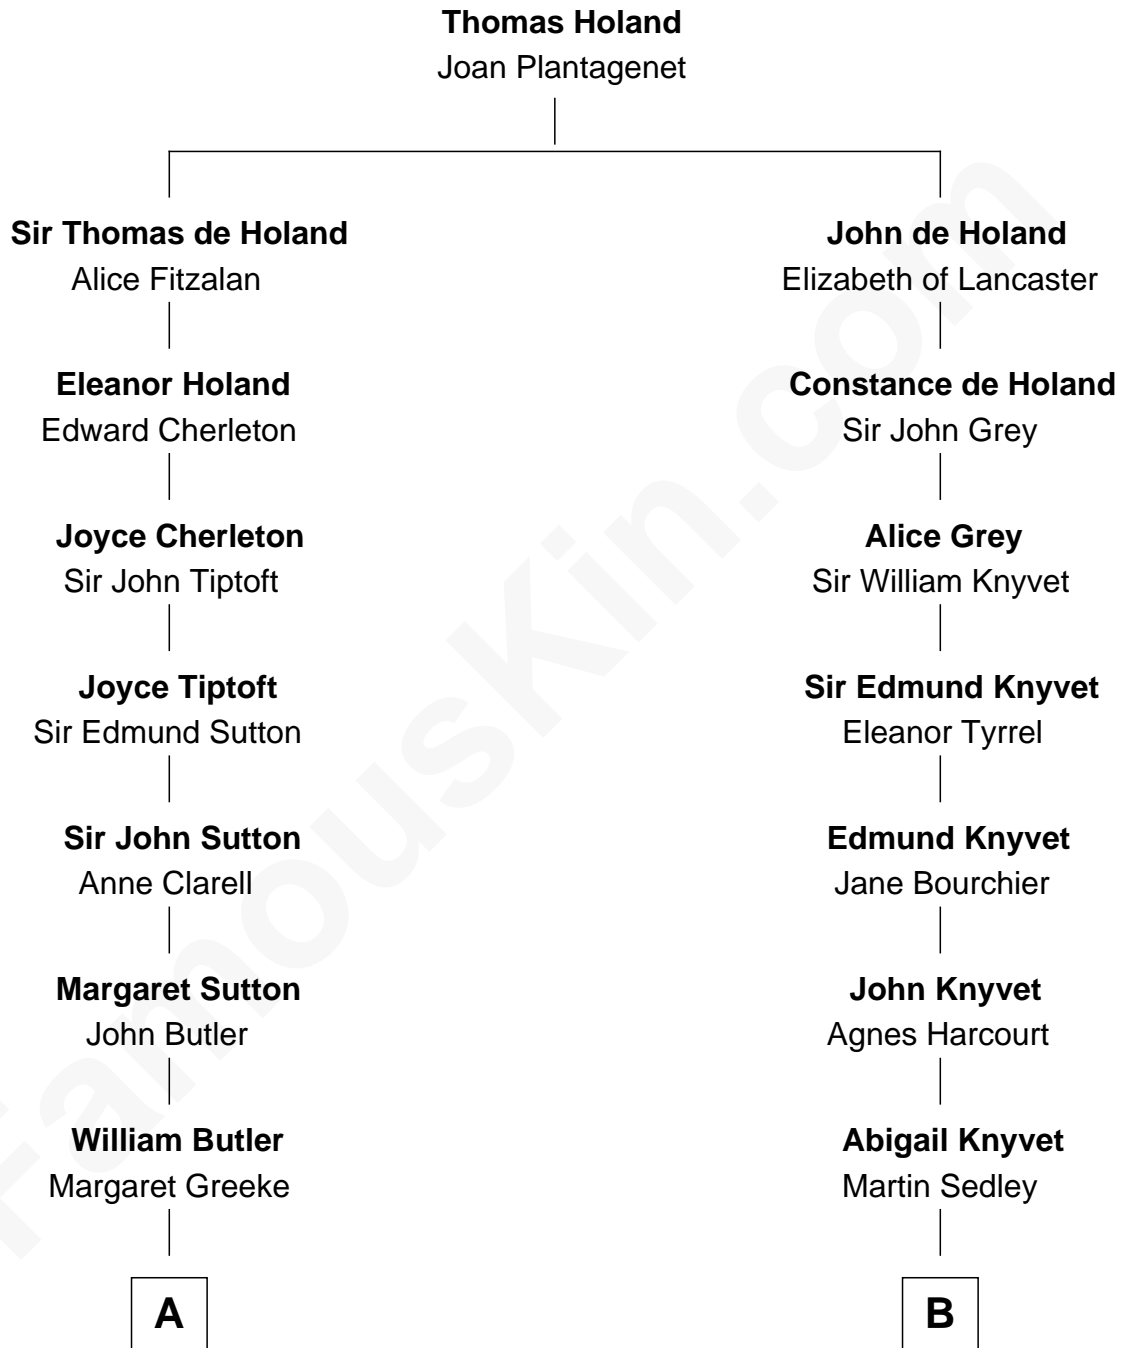

**FamousKin.com**  
**Relationship Chart of**  
**George Washington**  
*1st U.S. President*

12th cousin 8 times removed of

**Carly Fiorina**  
*CEO of Hewlett-Packard*

C

**John Walker Weber**

Maude Graves

**Cara Carleton Weber**

Harold Marvin Sneed

**Joseph Tyree Sneed**

Madelon Montross Juergens

**Carly Fiorina**

*CEO of Hewlett-Packard*