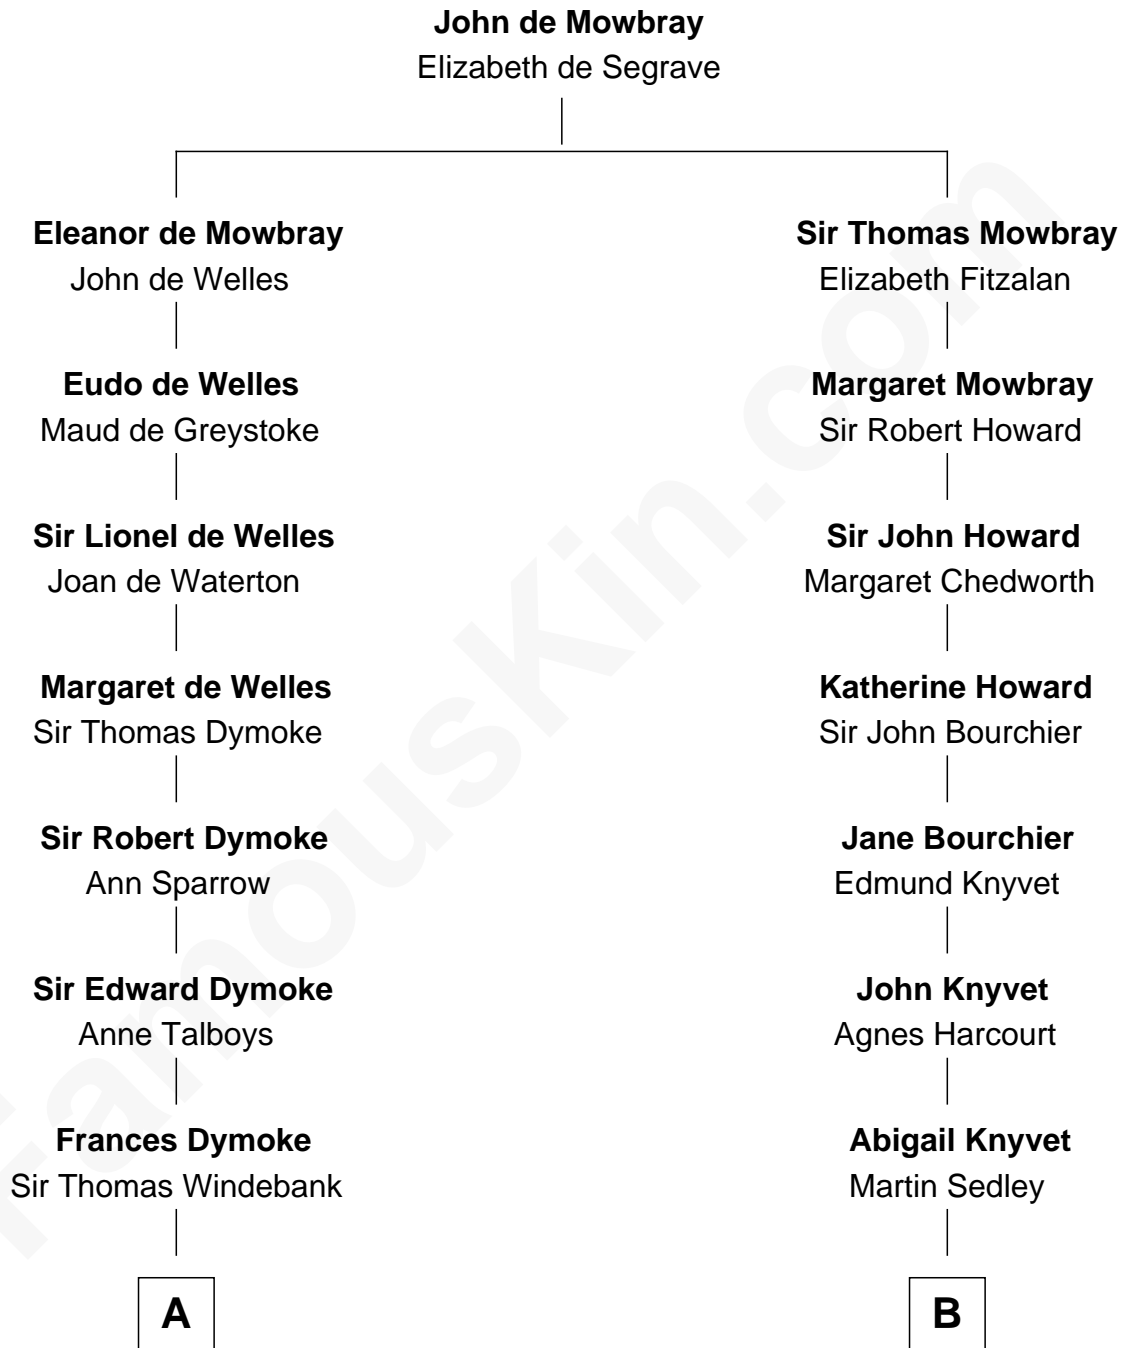

FamousKin.com
Relationship Chart of
George Washington
1st U.S. President

12th cousin 8 times removed of

Carly Fiorina
CEO of Hewlett-Packard

C

John Walker Weber

Maude Graves

Cara Carleton Weber

Harold Marvin Sneed

Joseph Tyree Sneed

Madelon Montross Juergens

Carly Fiorina

CEO of Hewlett-Packard

FamousKin.com