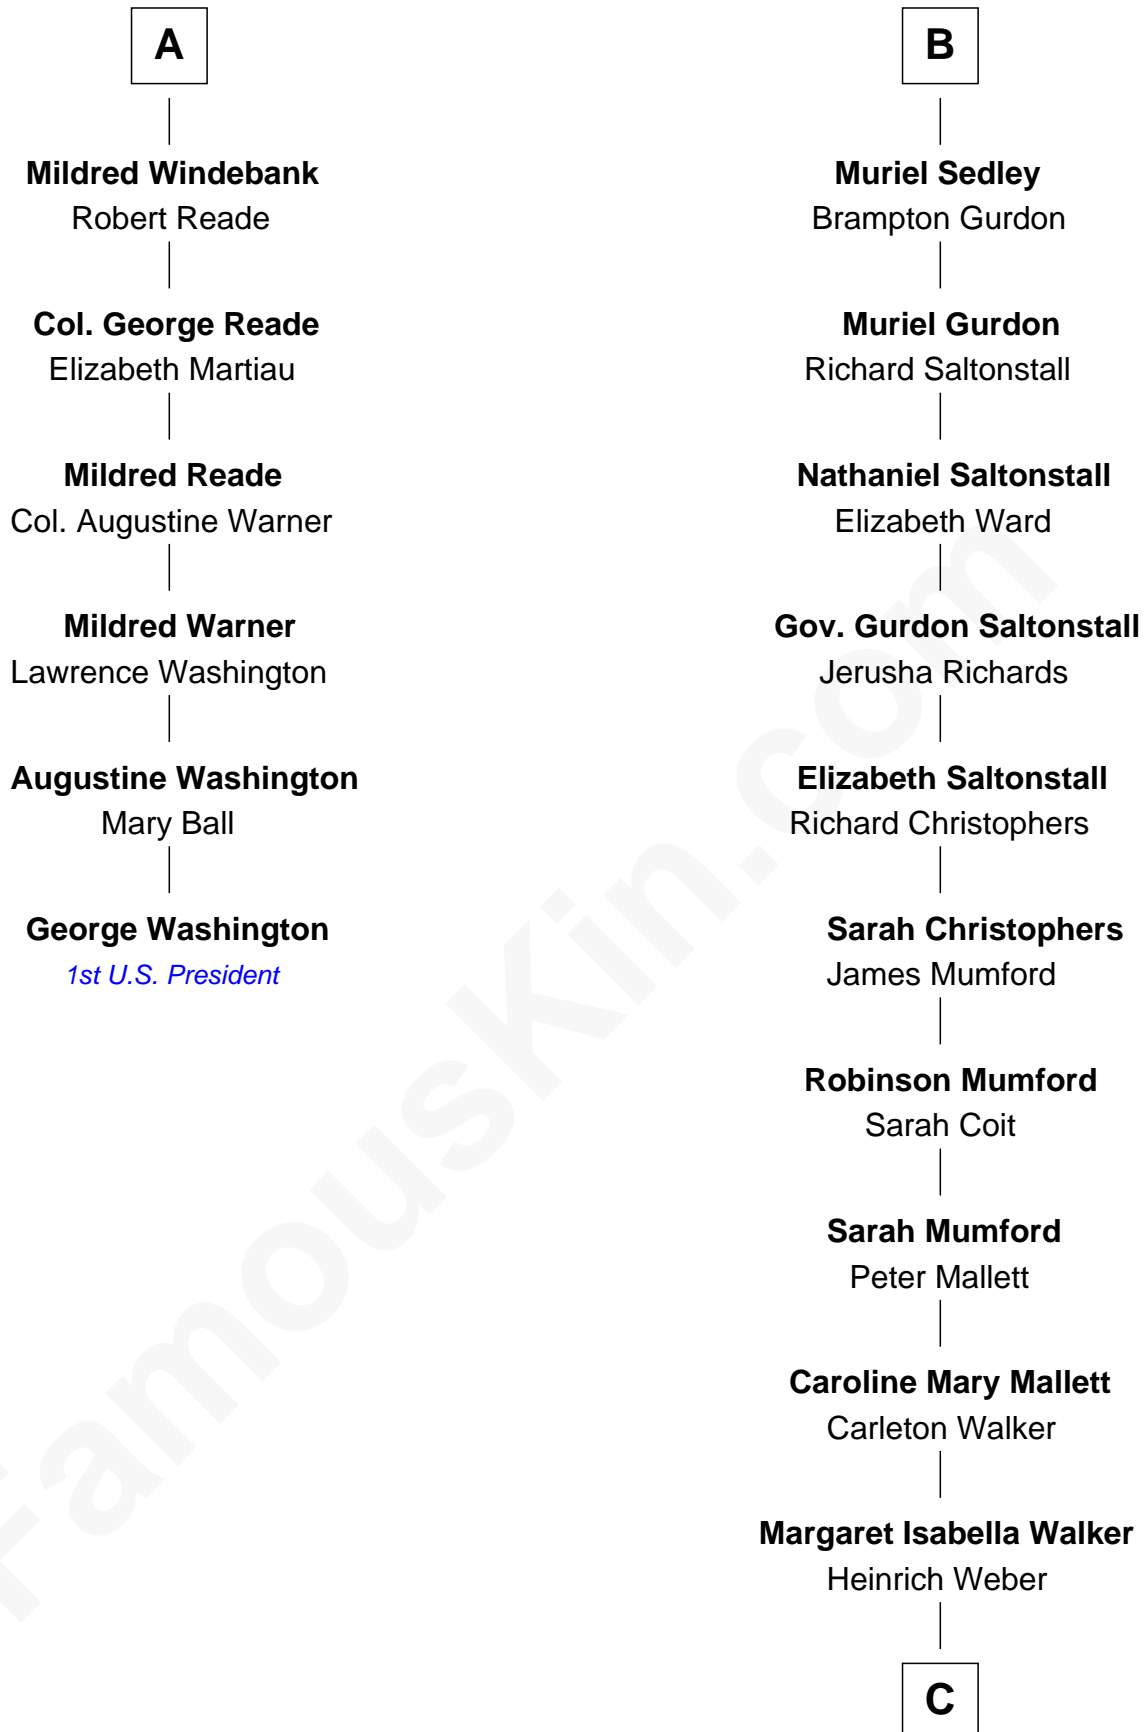

FamousKin.com
Relationship Chart of
George Washington
1st U.S. President

12th cousin 8 times removed of

Carly Fiorina
CEO of Hewlett-Packard

C

John Walker Weber

Maude Graves

Cara Carleton Weber

Harold Marvin Sneed

Joseph Tyree Sneed

Madelon Montross Juergens

Carly Fiorina

CEO of Hewlett-Packard

FamousKin.com