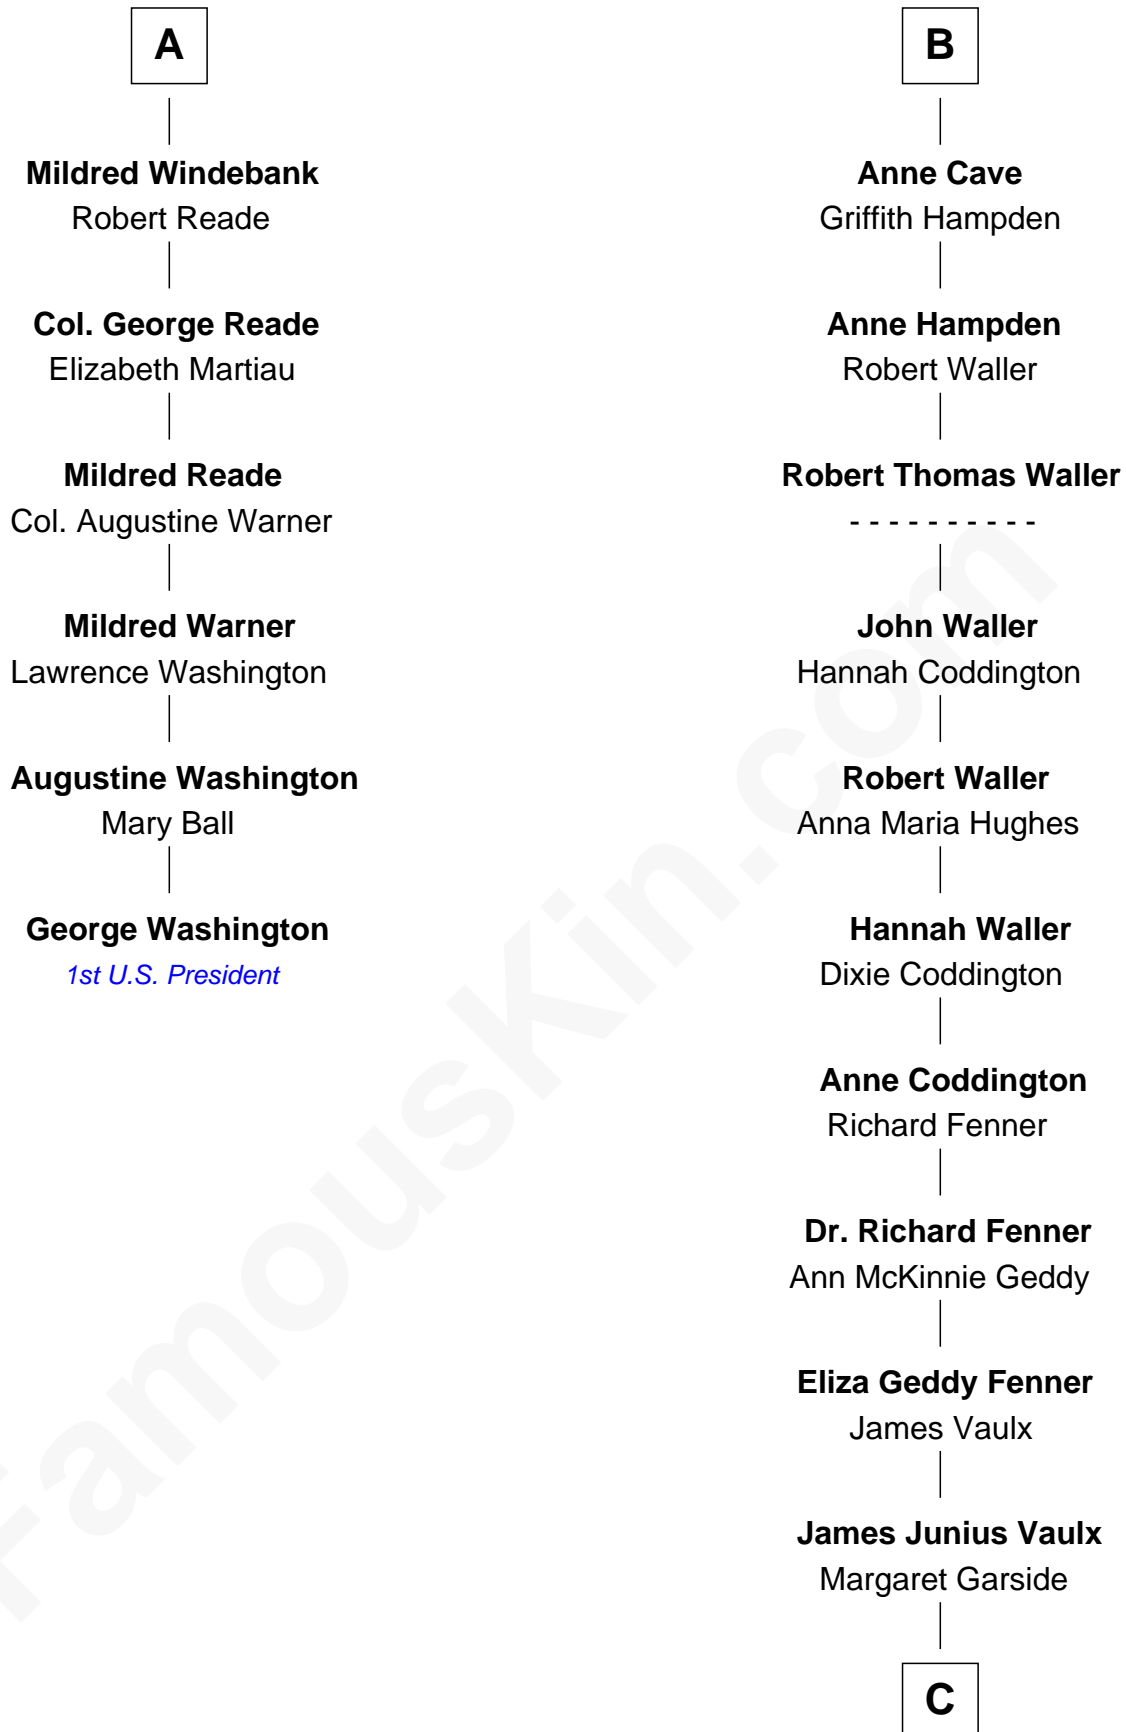

FamousKin.com

Relationship Chart of

George Washington

1st U.S. President

12th cousin 7 times removed of

John McCain
U.S. Senator from Arizona

C

Katherine Davey Vault
Adm. John Sidney McCain

Adm. John Sidney McCain
Roberta Wright

John McCain
U.S. Senator from Arizona

FamousKin.com