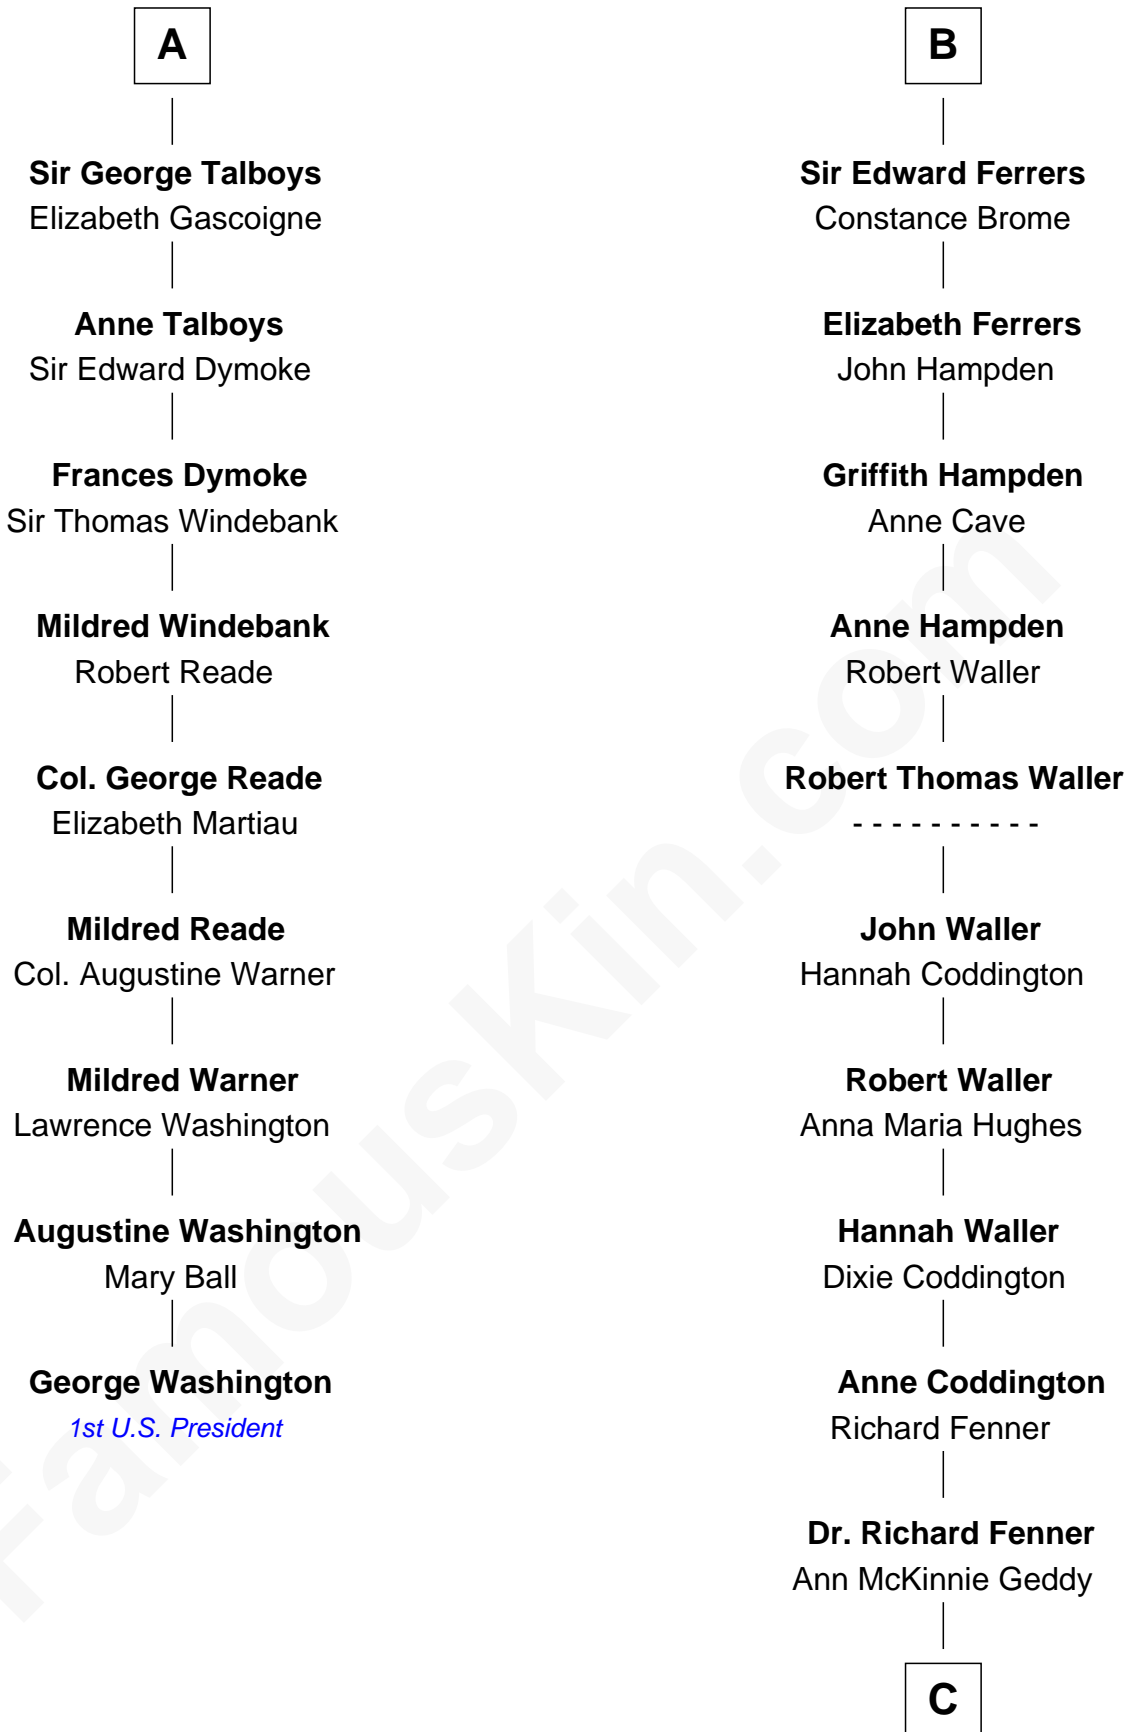

FamousKin.com
Relationship Chart of
George Washington
1st U.S. President

15th cousin 6 times removed of
John McCain
U.S. Senator from Arizona

C

Eliza Geddy Fenner

James Vaulx

James Junius Vaulx

Margaret Garside

Katherine Davey Vaulx

Adm. John Sidney McCain

Adm. John Sidney McCain

Roberta Wright

John McCain

U.S. Senator from Arizona

FamousKin.com